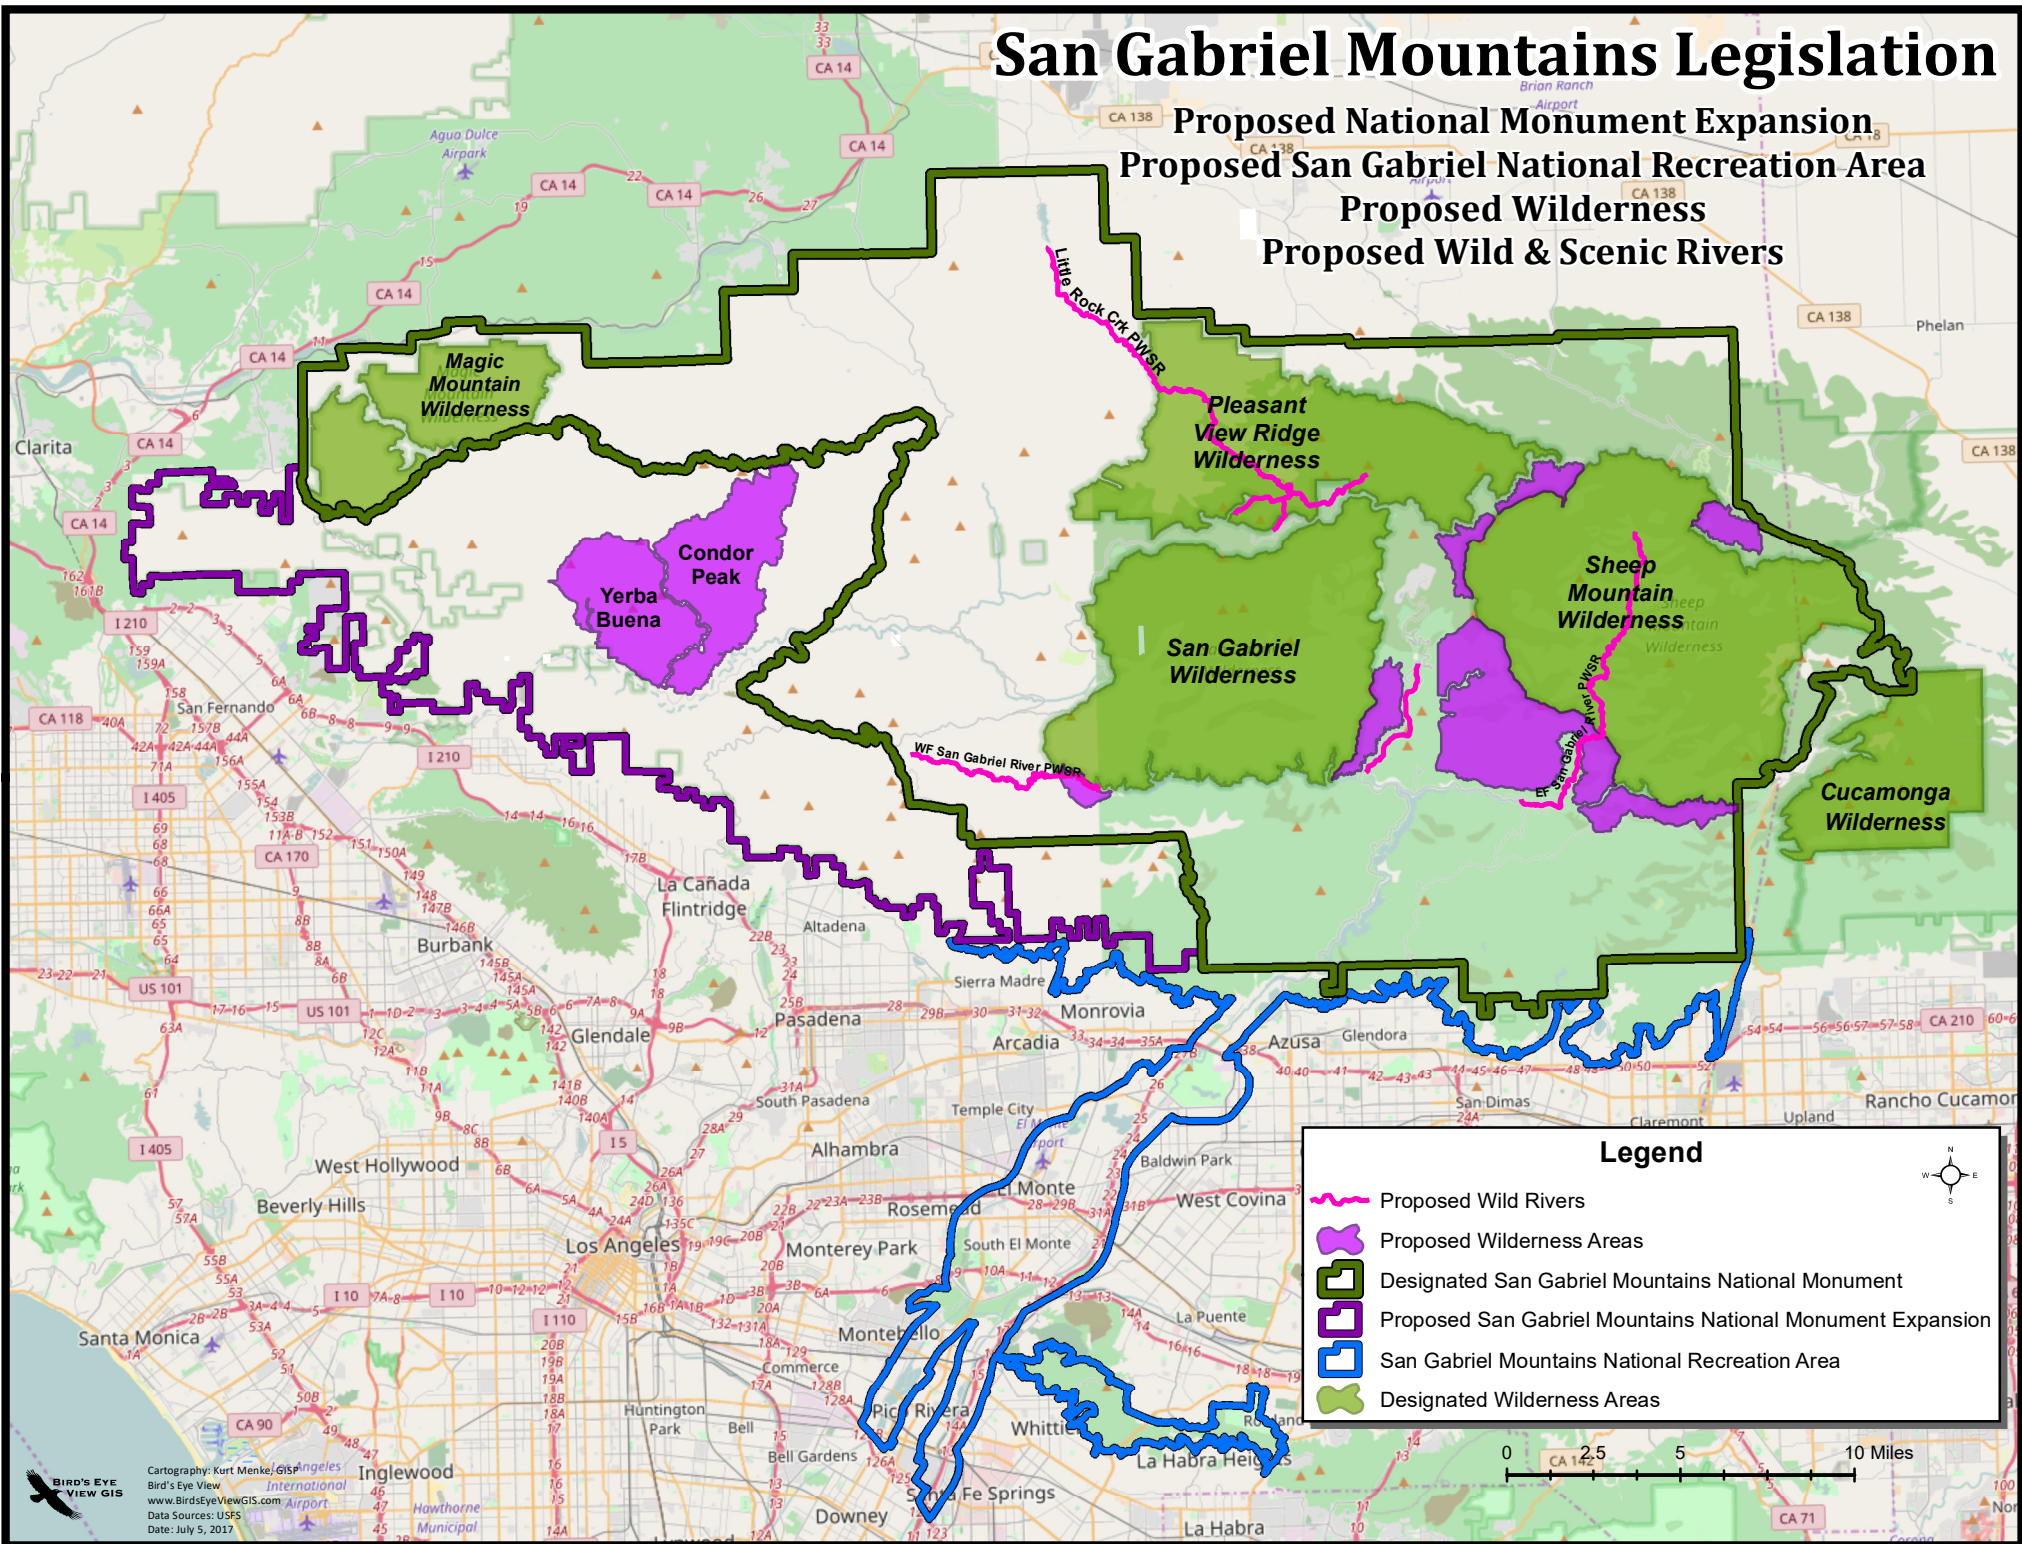

San Gabriel Mountains Legislation

Proposed National Monument Expansion
Proposed San Gabriel National Recreation Area
Proposed Wilderness
Proposed Wild & Scenic Rivers

Cartography: Kurt Menke, GIS.com
Bird's Eye View International
www.BirdsEyeViewGIS.com
Data Sources: USFS
Date: July 5, 2017

0 2.5 5 10 Miles