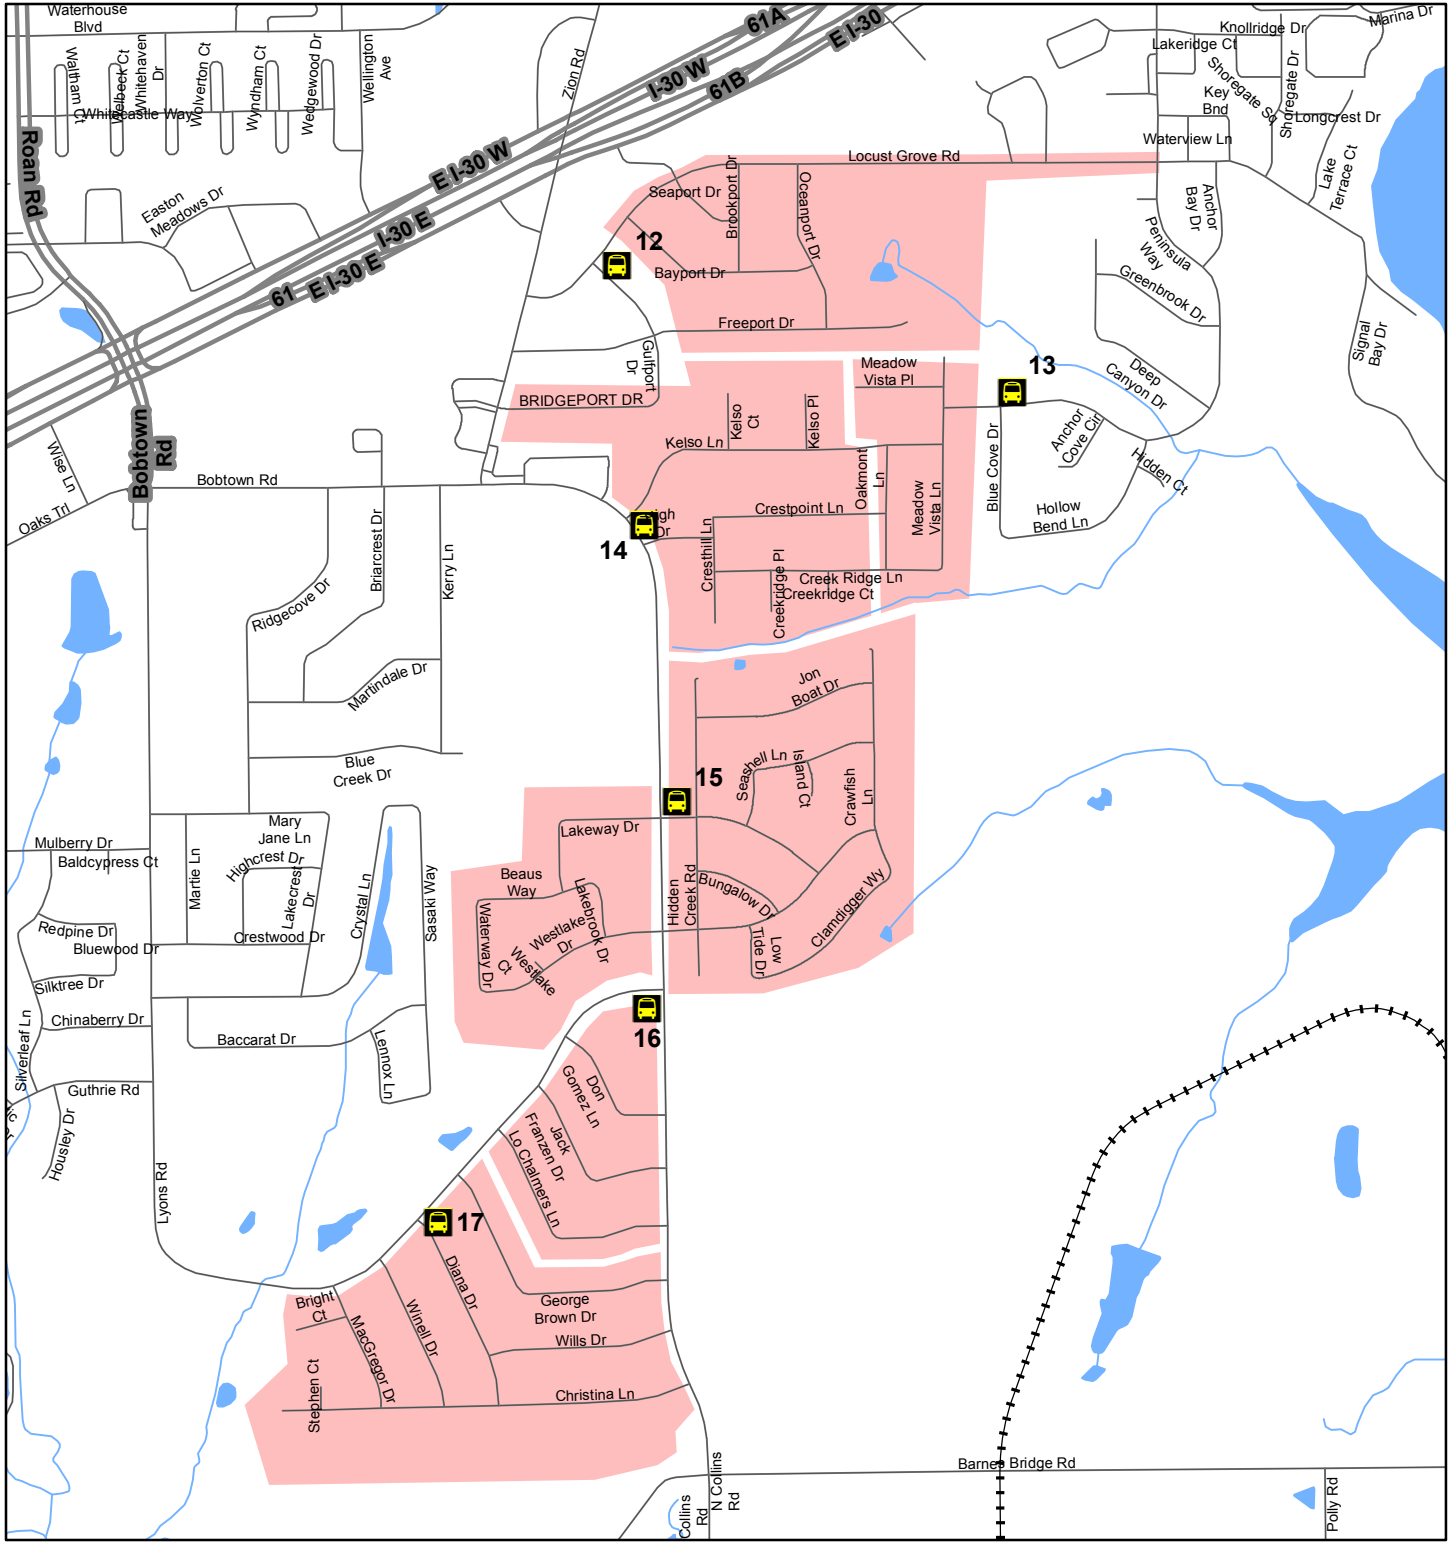

Garland ISD Tornado Recovery

AM Supervised Temporary Emergency Bus Stops

Garland Area

| | |
|---|---|
|  | Supervised Temporary Emergency Bus Stop |
|  | Areas Inaccessible For School Buses |

Stop numbers do not represent route or pick up order. For stop times and information contact the Garland ISD transportation office.
 (972) 494-8530