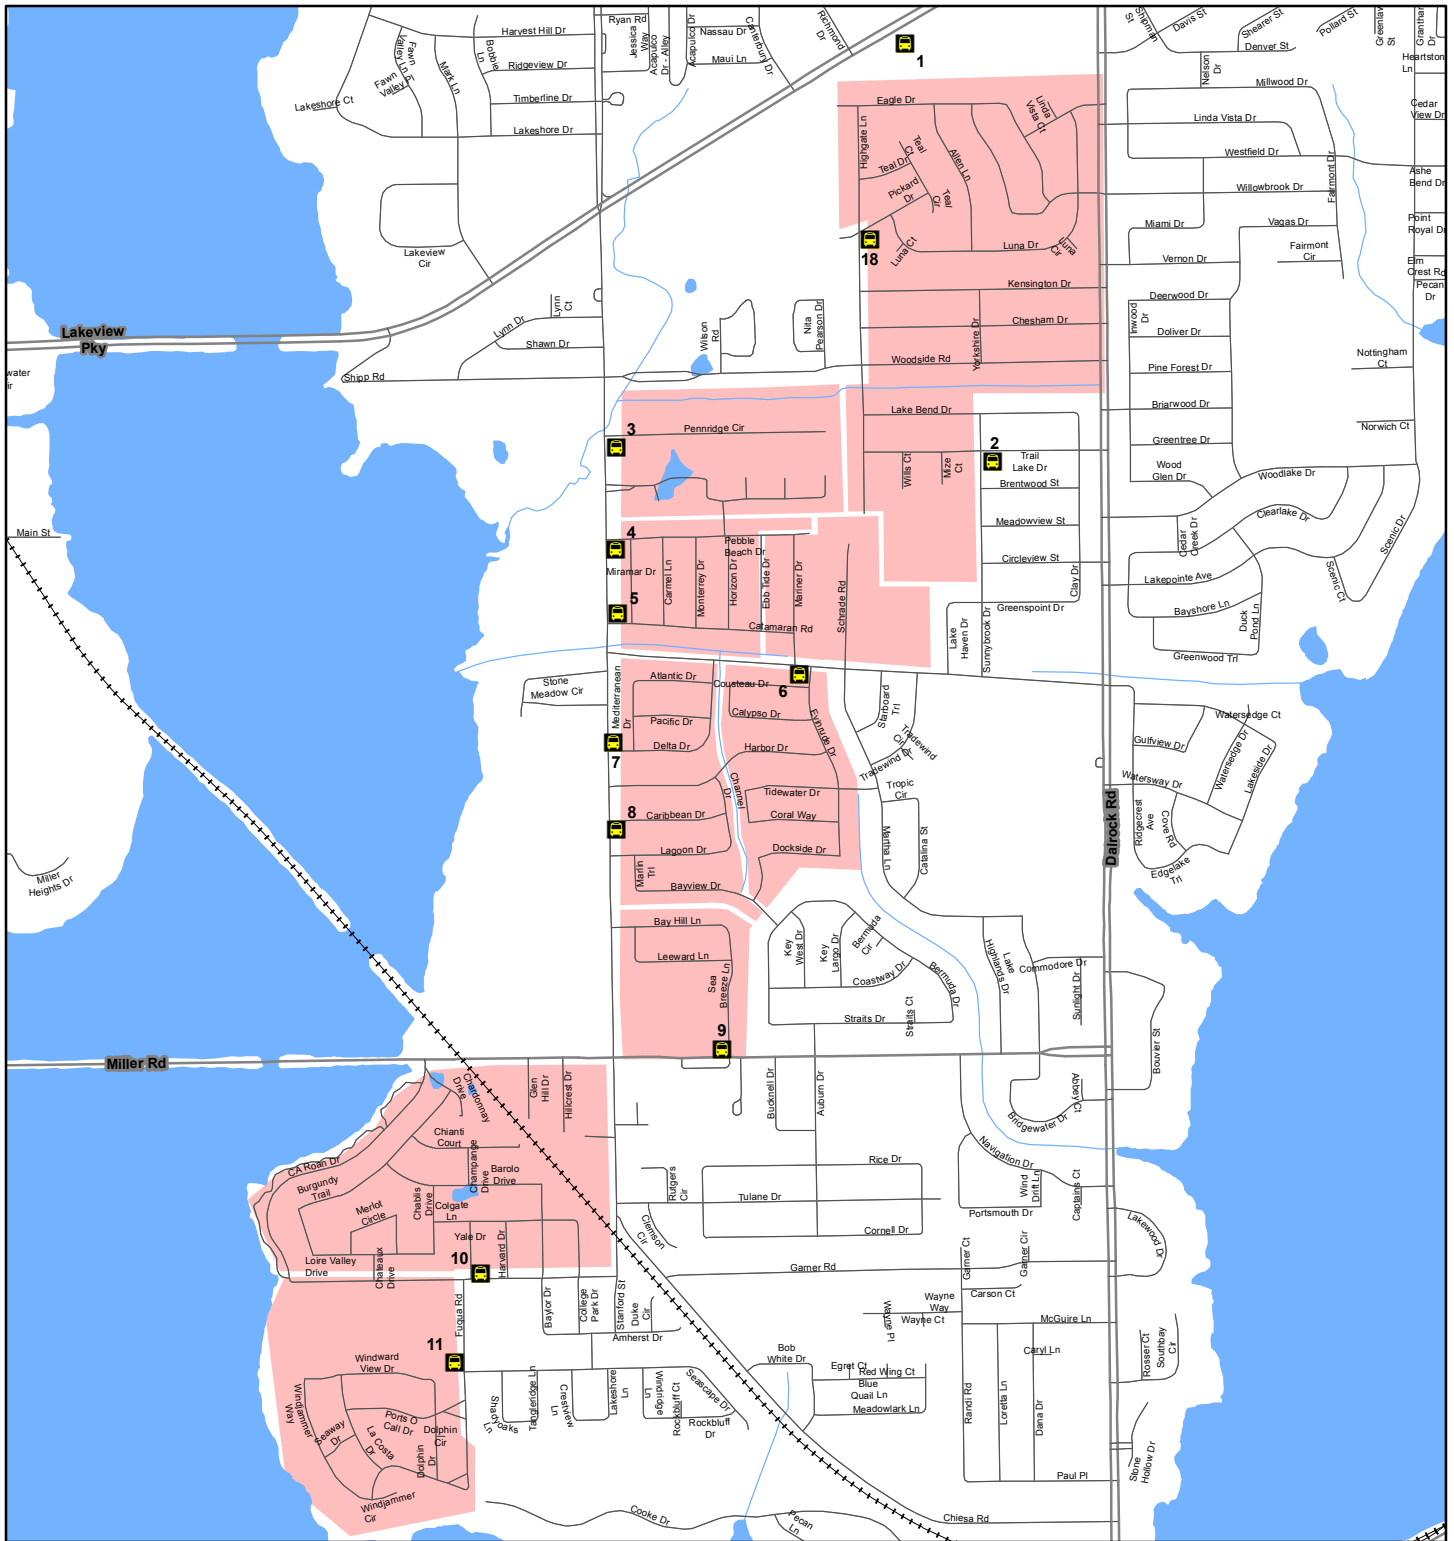

Garland ISD Tornado Recovery AM Supervised Temporary Emergency Bus Stops Rowlett Area

 Supervised Temporary Emergency Bus Stop

 Areas Inaccessible For School Buses

Stop numbers do not represent route or pick up order. For stop times and information contact the Garland ISD transportation office. (972) 494-8530