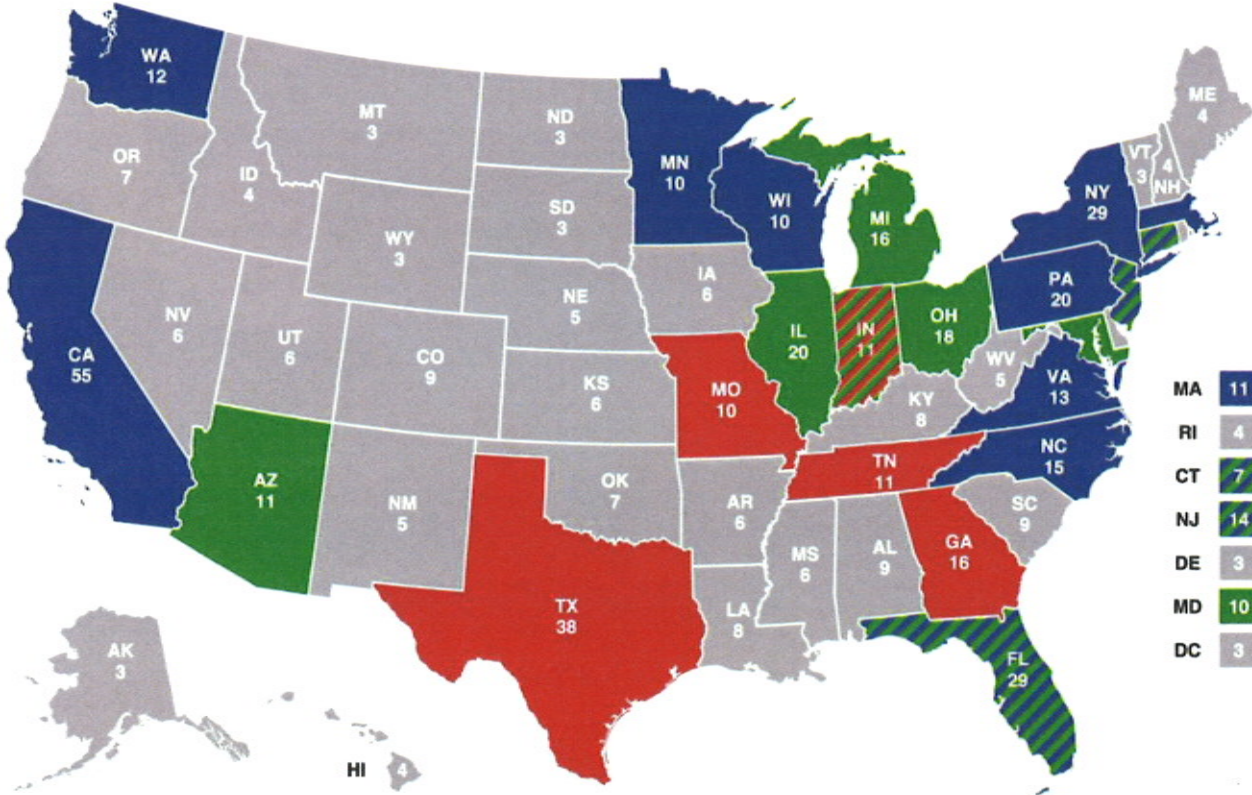

# Sanders vs. Trump vs. Bloomberg: Electoral Map

<b>11</b> Trump (R)	<b>71</b> Sanders (D)	<b>201</b> Bloomberg (I)	<b>255</b> Undecided / Tied
------------------------	--------------------------	-----------------------------	--------------------------------

# Clinton vs. Trump vs. Bloomberg: Electoral Map

<b>75</b> Trump (R)	<b>175</b> Clinton (D)	<b>75</b> Bloomberg (I)	<b>213</b> Undecided / Tied
------------------------	---------------------------	----------------------------	--------------------------------

- Hillary Clinton
- Donald Trump
- Mike Bloomberg
- Indicates a tie between Clinton and Bloomberg
- Indicates a tie between Trump and Bloomberg

MA	11
RI	4
CT	7
NJ	14
DE	3
MD	10
DC	3