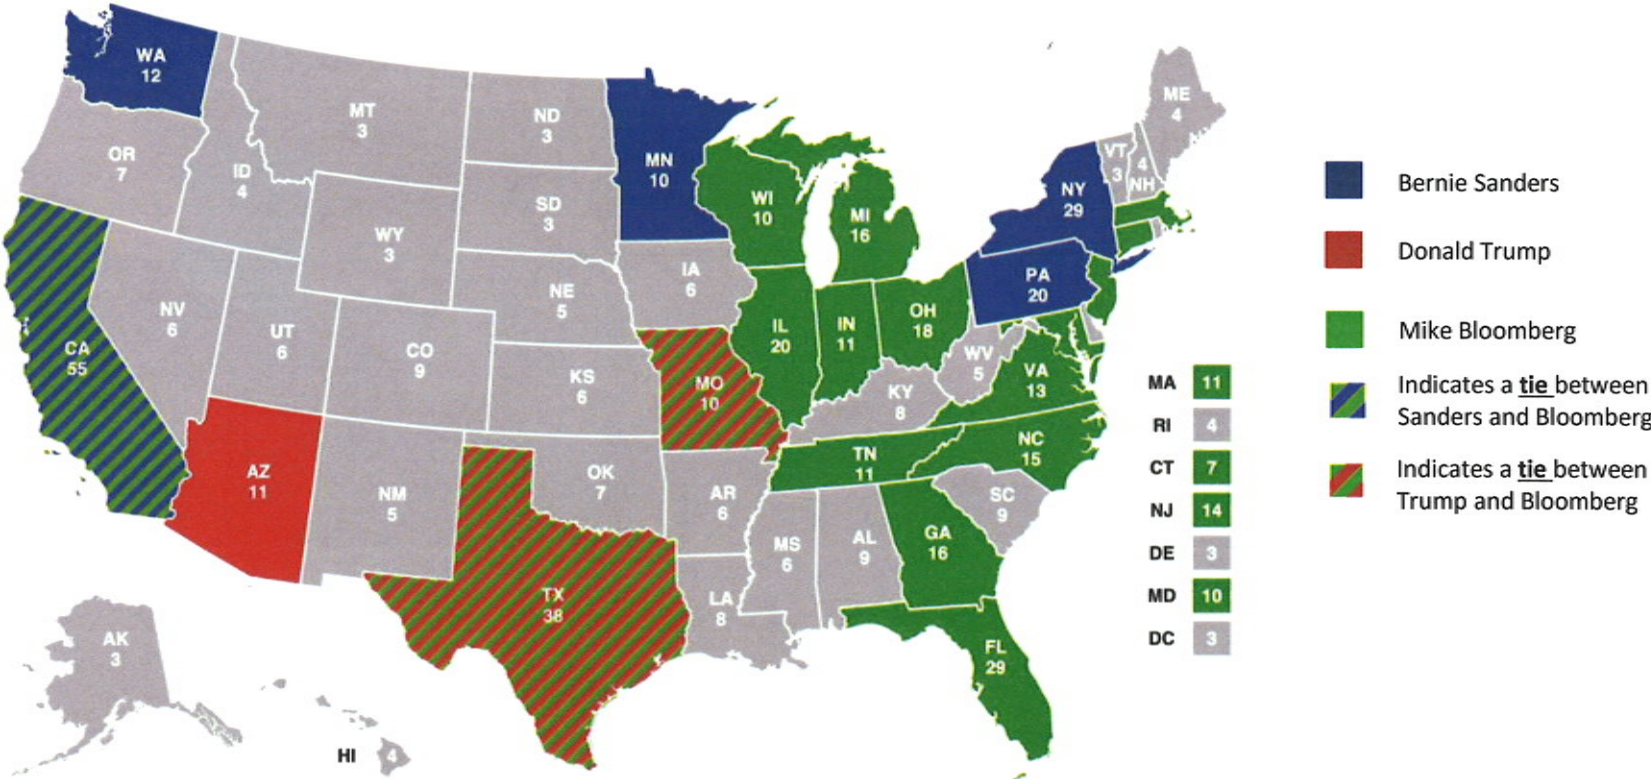

# Sanders vs. Trump vs. Bloomberg: Electoral Map

<b>11</b> Trump (R)	<b>71</b> Sanders (D)	<b>201</b> Bloomberg (I)	<b>255</b> Undecided / Tied
------------------------	--------------------------	-----------------------------	--------------------------------

# Clinton vs. Trump vs. Bloomberg: Electoral Map

<b>75</b> Trump (R)	<b>175</b> Clinton (D)	<b>75</b> Bloomberg (I)	<b>213</b> Undecided / Tied
------------------------	---------------------------	----------------------------	--------------------------------

- Hillary Clinton
- Donald Trump
- Mike Bloomberg
- Indicates a tie between Clinton and Bloomberg
- Indicates a tie between Trump and Bloomberg

MA	11
RI	4
CT	7
NJ	14
DE	3
MD	10
DC	3