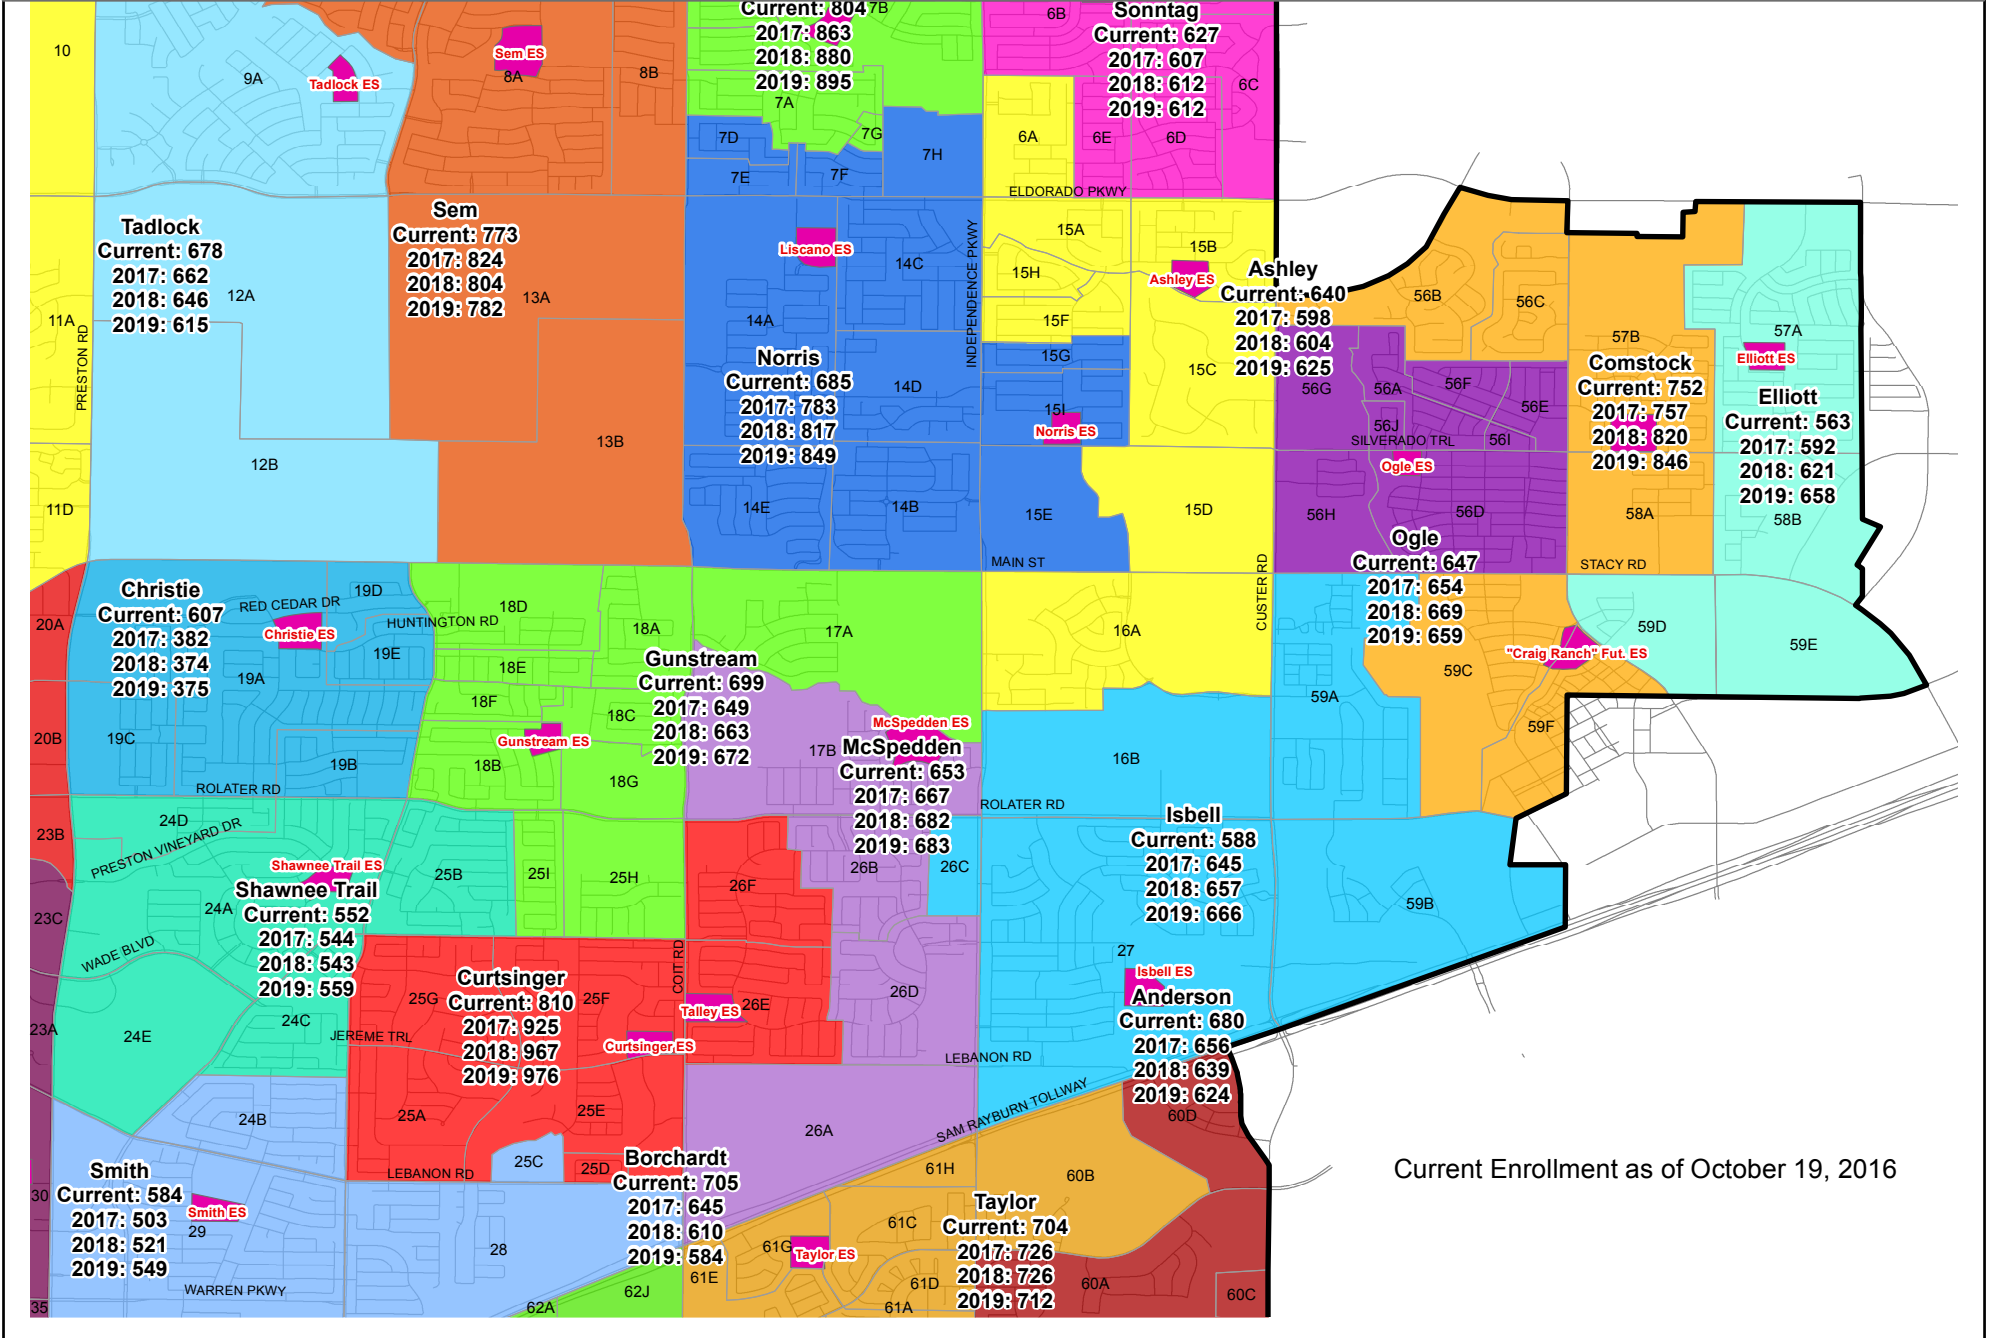

ELEMENTARY SCHOOLS - EAST

2017-18 Elementary School Rezoning Comstock/Isbell/Elliott & Christie/Gunstream

Current Enrollment as of October 19, 2016