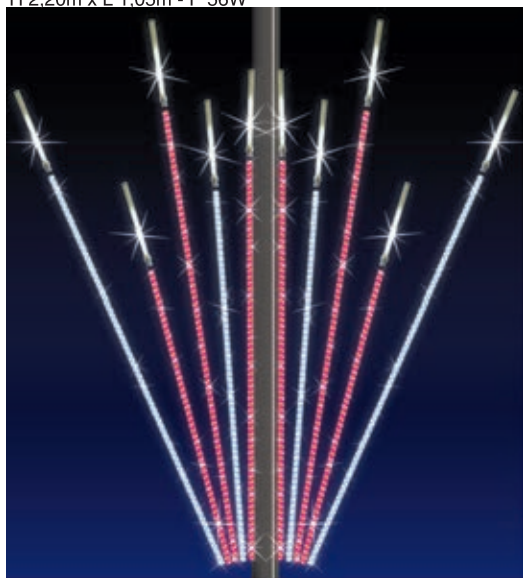

15396.B2.01 POLE MOUNT H 1,50m x L 0,70m - P 41W
H 2,20m x L 1,05m - P 56W
15396.B2.02 POLE MOUNT H 1,50m x L 0,70m - P 41W
H 2,20m x L 1,05m - P 56W