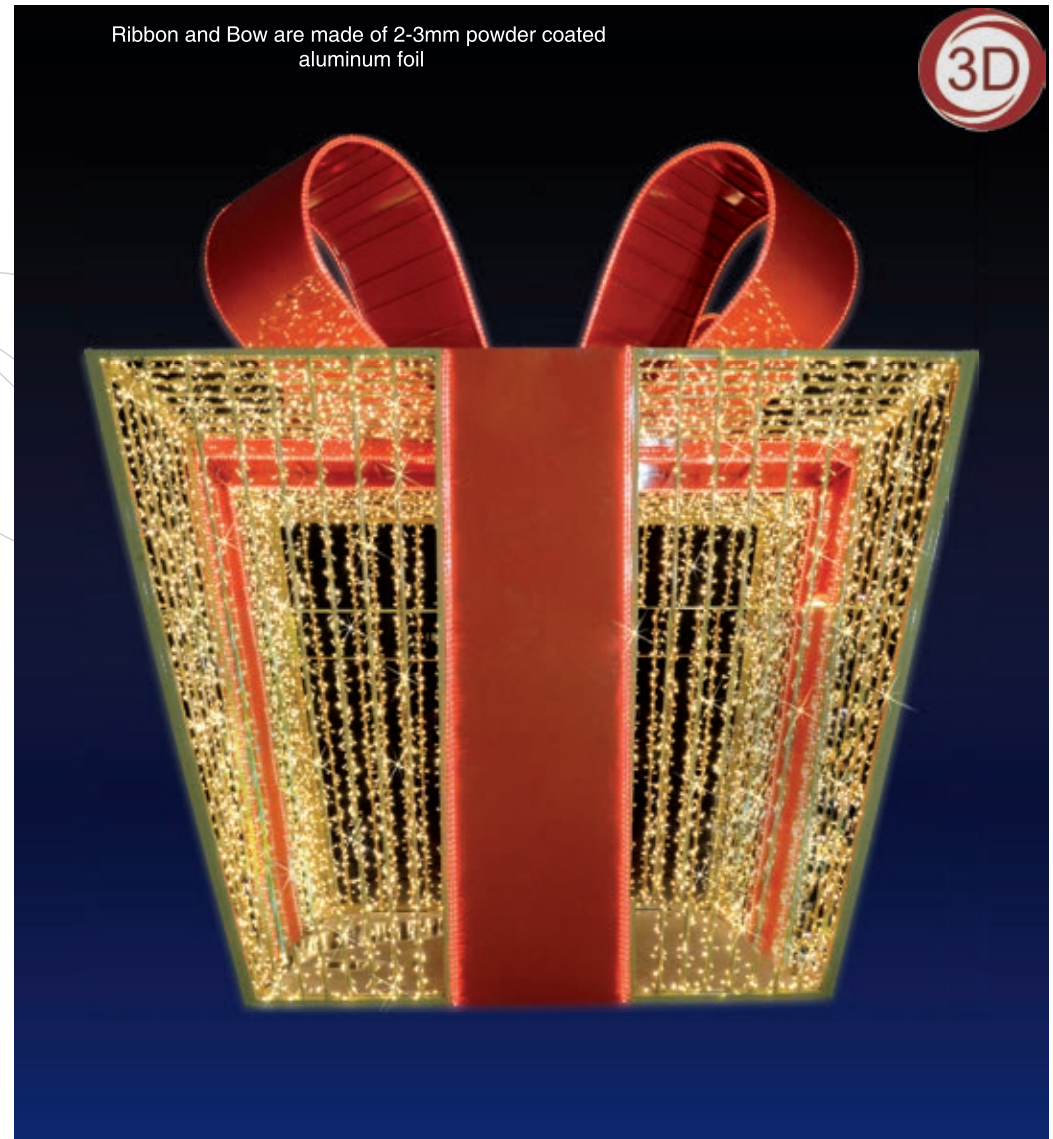

Gift Box

3D Motif

Ribbon and Bow are made of 2-3mm powder coated aluminum foil

3D

15051 GIFT BOX
H 2,80m x L 2,75m x W 2,75m - P 371W
H 5,00m x L 4,80m x W 4,80m - P 1480W