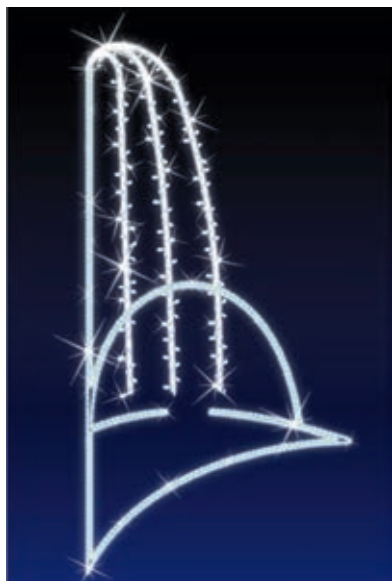

Aphrodite

Cross Street

15272.B2 POLE MOUNT
H 1,50m x L 0,75m - P 27W
H 2,20m x L 1,10m - P 36W