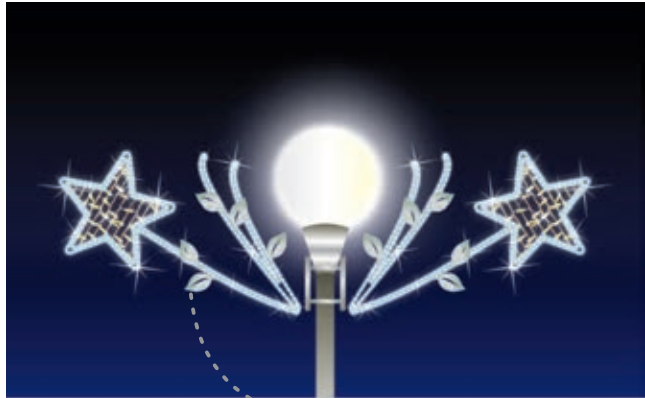

Hestia

Cross Street

15283.B2 GLOBE / LANTERN
H 0,60m x L 2,00m - P 45W