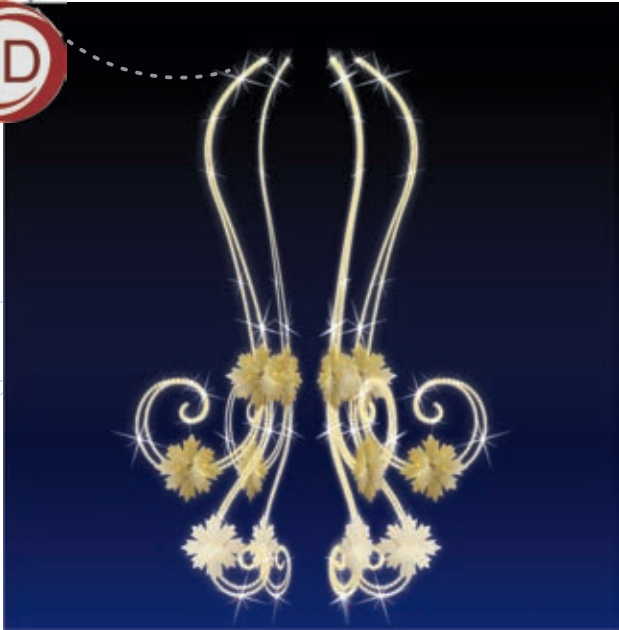

15116.B2.FS 3D FLOOR STANDING
H 1,50m Ø 1,10m - P 60W Central pole included.
H 2,20m Ø 1,50m - P 84W Central pole included.