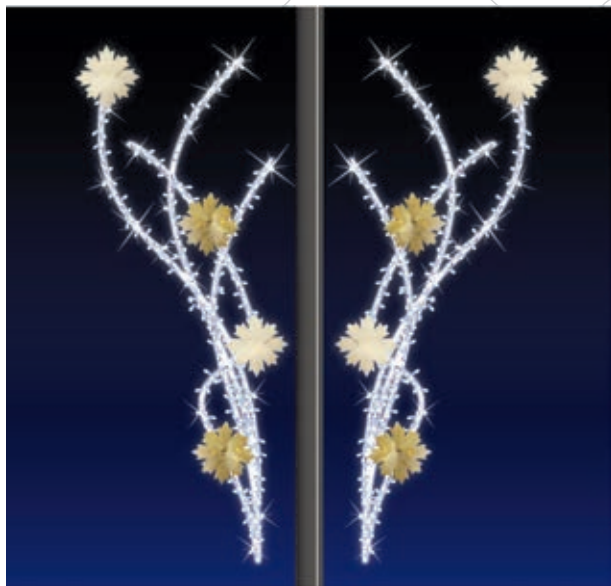

15125.B2.01 POLE MOUNT
H 1,50m x L 0,60m - P 14W
H 2,20m x L 0,90m - P 18W

15125.B2.02 POLE MOUNT
H 1,50m x L 0,60m - P 14W
H 2,20m x L 0,90m - P 18W