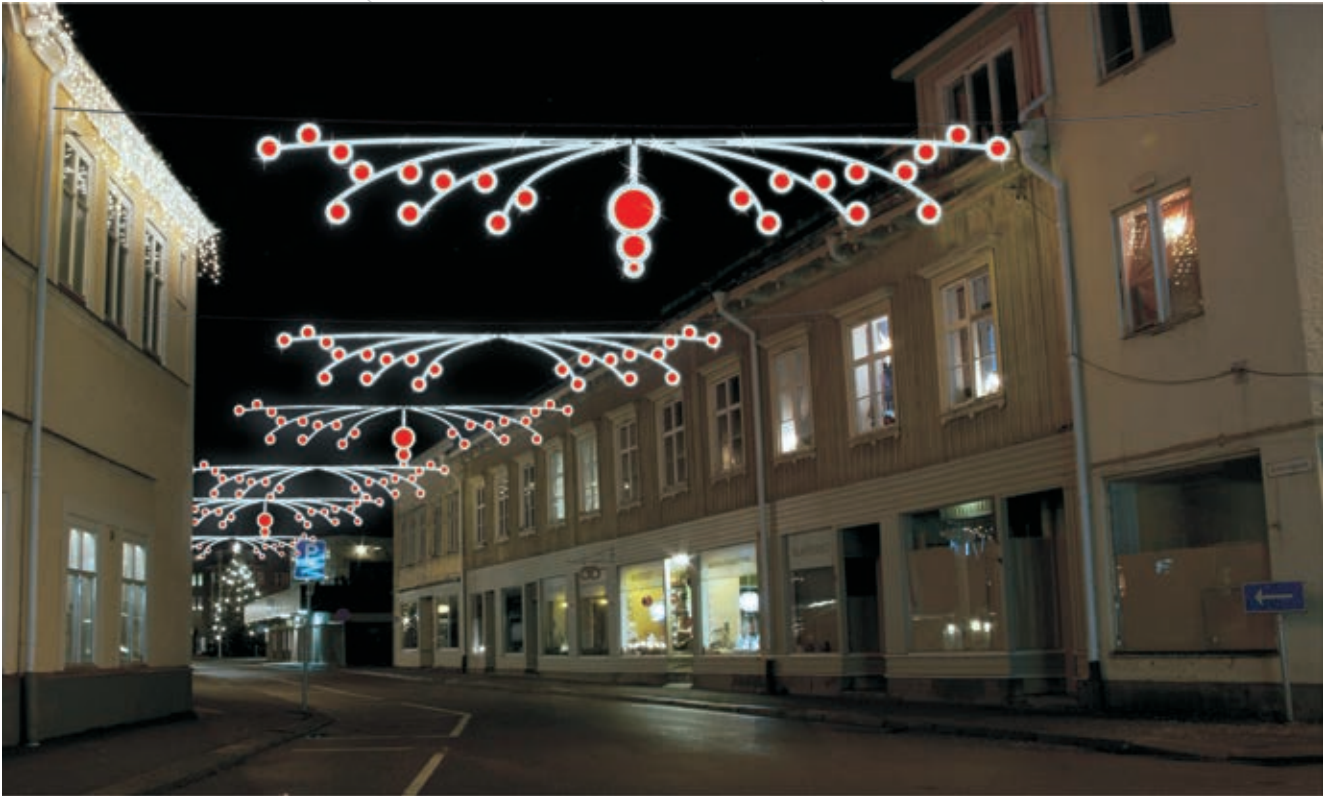

15347.A2 CROSS STREET
L 3,00m x H 0,45m - P 42W
L 4,40m x H 0,65m - P 66W

Gaia

Cross Street

15348.A2 CROSS STREET
L 4,40m x H 0,90m - P 72W

15349.A2 2D SUSPENSION
H 0,75m x L 0,30m - P 6W

15350.B2.FS 3D FLOOR STANDING
H 1,50m Ø 1,10m - P 84W Central pole included.
H 2,20m Ø 1,50m - P 132W Central pole included.