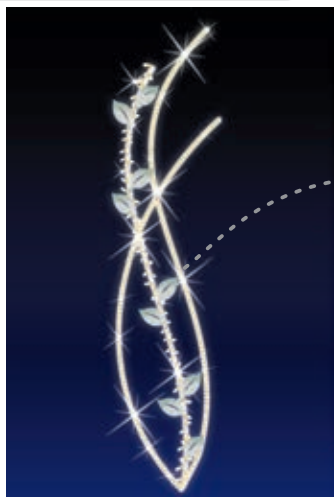

Pole Mount

IP66-68
OUTDOOR RATED MOTIFS

Artemis

15183.B2 POLE MOUNT
H 1,50 m x L 0,40 m - P 17W
H 2,20 m x L 0,60 m - P 26W