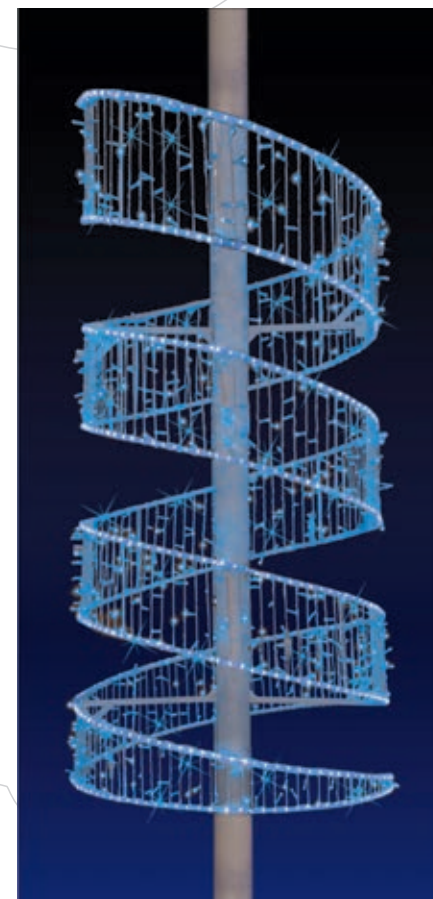

15085.B2.BL POLE MOUNT
H 2,00m Ø 0,60m - P 84W
H 2,00m Ø 1,00m - P 120W
H 3,00m Ø 1,00m - P 180W