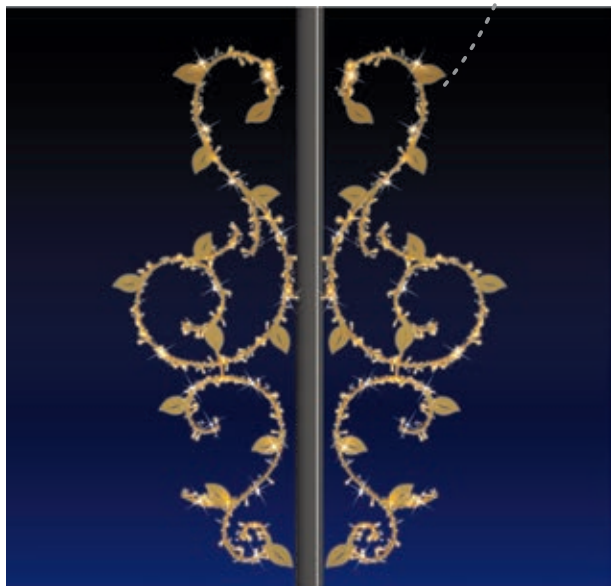

15188.B2.FS 3D FLOOR STANDING
H 1,50 m x L 1,00 m - P 68W Central pole included.
H 2,20 m x L 1,40 m - P 104W Central pole included.

Pole Mount

IP66-68
OUTDOOR RATED MOTIFS

Ligeia

15190.B2 POLE MOUNT
H 1,50m x L 0,55m - P 9W
H 2,20m x L 0,82m - P 14W