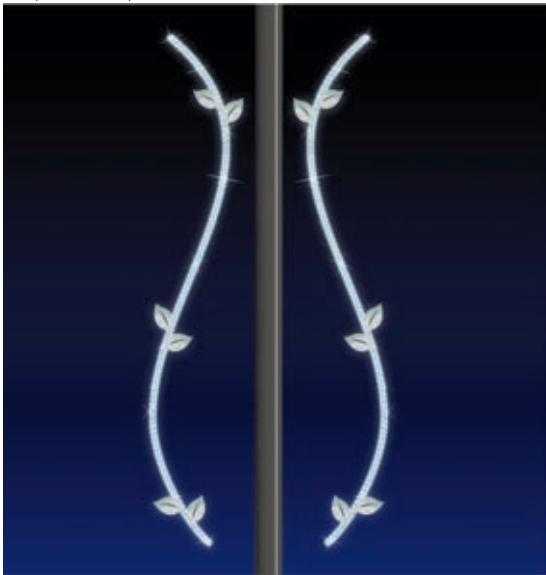

Pole Mount

IP66-68
OUTDOOR RATED MOTIFS

Aphrodite

15268.A2 POLE MOUNT
L 1,50m x H 0,45m - P 18W
L 2,20m x H 0,65m - P 24W

15269.A2 CROSS STREET
L 3,00m x H 0,40m - P 36W
L 4,40m x H 0,60m - P 48W

15270.B2.01 POLE MOUNT
H 1,50m x L 0,30m - P 9W
H 2,20m x L 0,45m - P 12W