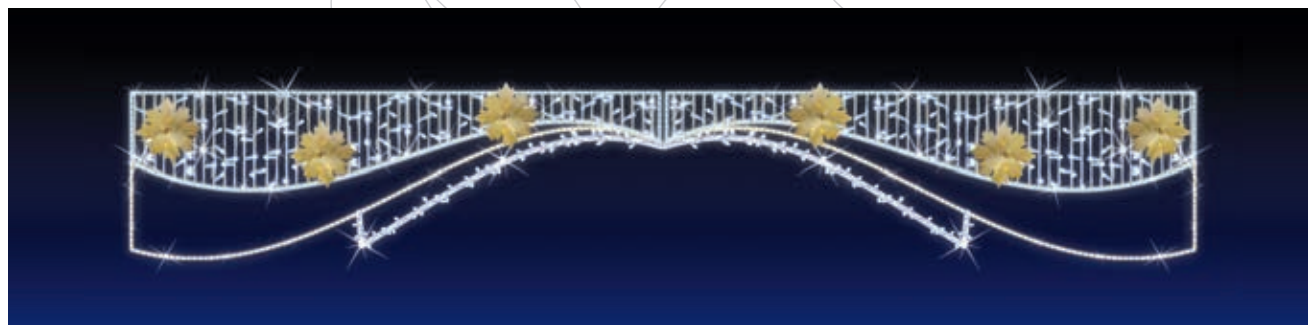

15144.A2 CROSS STREET
L 3,00m x H 0,50m - P 60W
L 4,40m x H 0,70m - P 96W