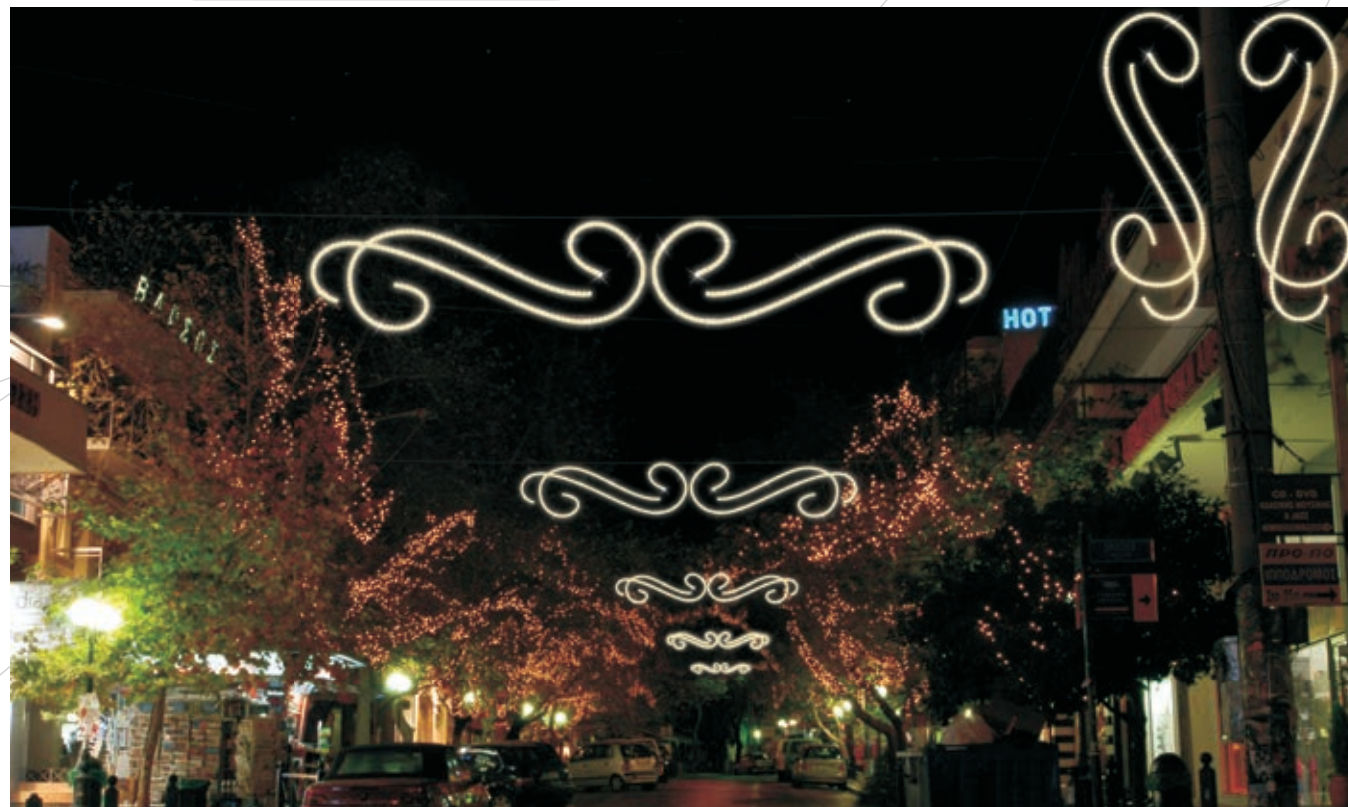

15390.B2.02 POLE MOUNT
H 1,50m x L 0,55m - P 21W
H 2,20m x L 0,80m - P 30W

15391.A2 CROSS STREET
L 3,00m x H 0,55m - P 42W
L 4,40m x H 0,80m - P 60W

Harmonia

Cross Street

15392.A2 CROSS STREET
 L 3,00m x H 1,10m - P 60W
 L 4,40m x H 1,60m - P 84W