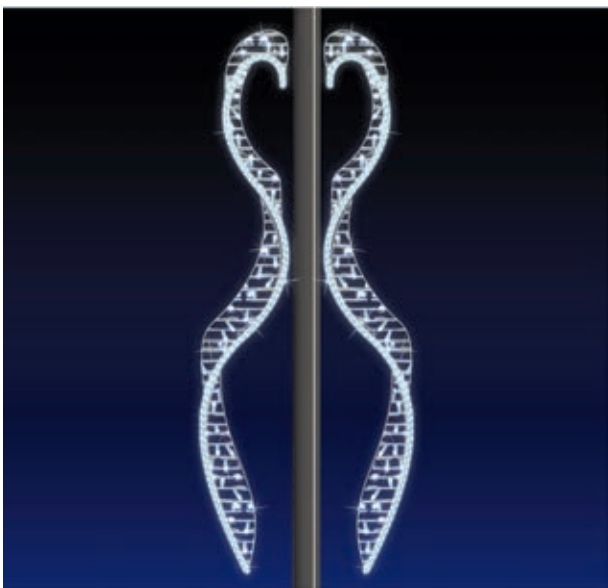

15319.B2.01 POLE MOUNT
H 2,20m x L 0,40m - P 15W

15319.B2.02 POLE MOUNT
H 2,20m x L 0,40m - P 15W