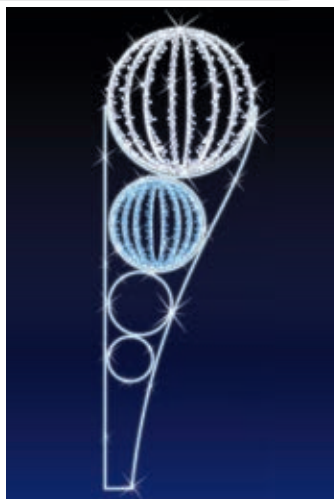

Pole Mount

IP66-68
OUTDOOR RATED MOTIFS

Cronus

15307.B2 POLE MOUNT
H 1,50m x L 0,55m - P 45W
H 2,20m x L 0,80m - P 59W