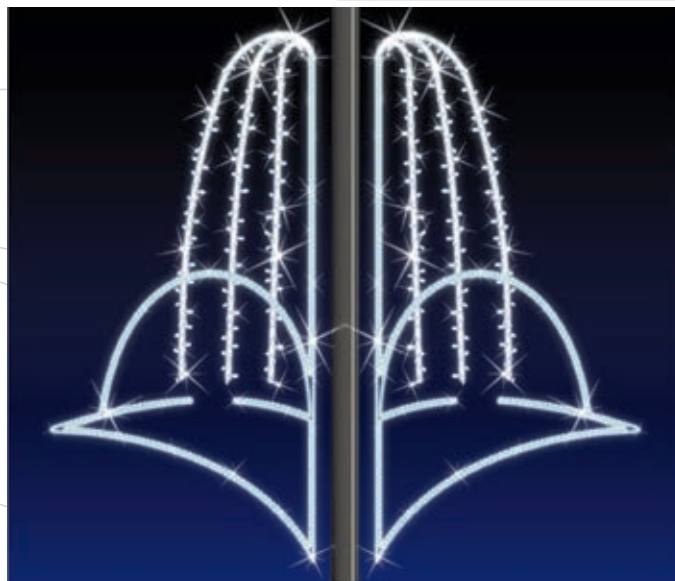

15272.B2.01 POLE MOUNT
H 1,50m x L 0,75m - P 27W
H 2,20m x L 1,10m - P 36W

15272.B2.02 POLE MOUNT
H 1,50m x L 0,75m - P 27W
H 2,20m x L 1,10m - P 36W