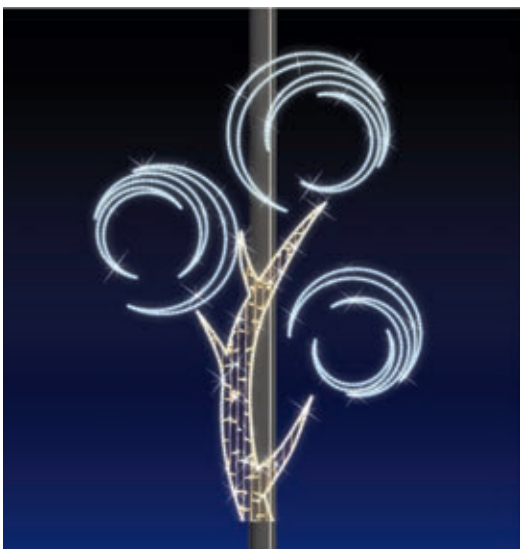

15385.B2 POLE MOUNT
H 2,20m x L 1,80m - P 65W