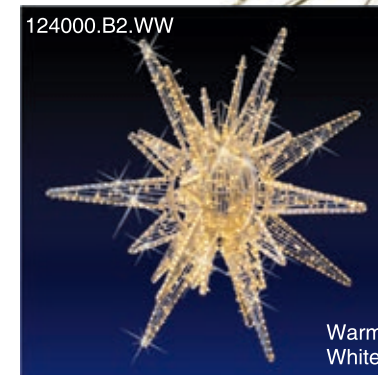

With Crystal Chain

3D Ball

Cross Street

Pole Mount

IP66-68
OUTDOOR RATED MOTIFS

3D Star

124000.B2.WW.170 POLE MOUNT - 4 sides
 ø 1,70m - P 157W
 ø 2,70m - P 357W

124000.B2.WH.170 POLE MOUNT - 4 sides
 ø 1,70m - P 157W
 ø 2,70m - P 357W