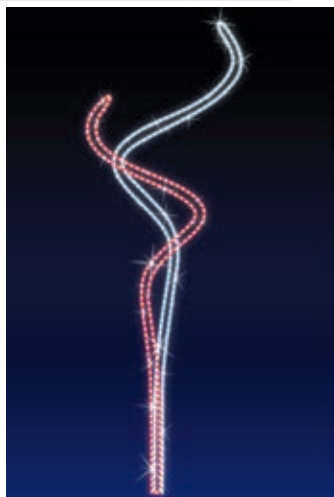

Dione

Cross Street

15406.B2 GLOBE / LANTERN
H 0,50m x L 1,50m - P 30W

15407.B2.FS 3D FLOOR STANDING
H 1,50m - P 27W

15405.A2 CROSS STREET
L 4,00m x H 0,65m - P 54W

Pole Mount

IP66-68
OUTDOOR RATED MOTIFS

Argus