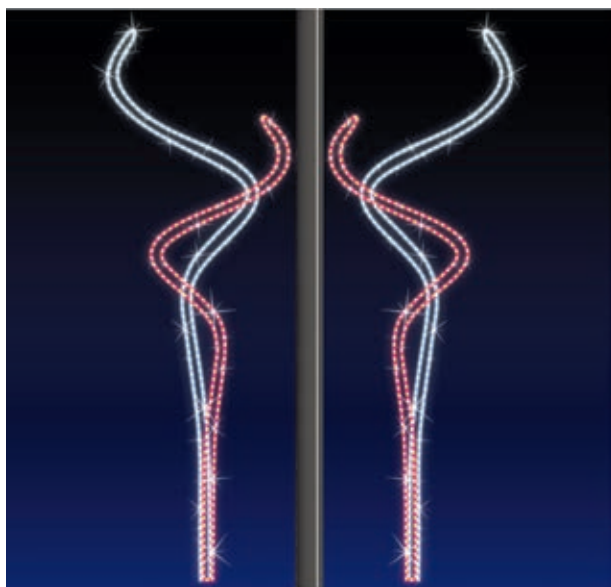

15409.B2.01 POLE MOUNT
H 1,50m x L 0,55m - P 18W
H 2,20m x L 0,80m - P 24W

15409.B2.02 POLE MOUNT
H 1,50m x L 0,55m - P 18W
H 2,20m x L 0,80m - P 24W