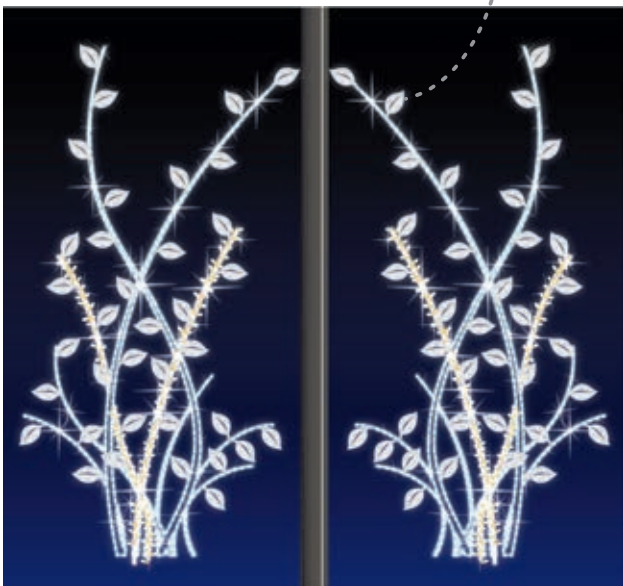

15176.B2.FS 3D FLOOR STANDING
H 1,50m Ø 1,20m - P 56W Central pole included.
H 2,20m Ø 1,70m - P 84W Central pole included.

Pole Mount

IP66-68
OUTDOOR RATED MOTIFS

Aeolus

15178.B2 POLE MOUNT
H 1,50 m x L 0,80 m - P 23W
H 2,20 m x L 1,20 m - P 33W