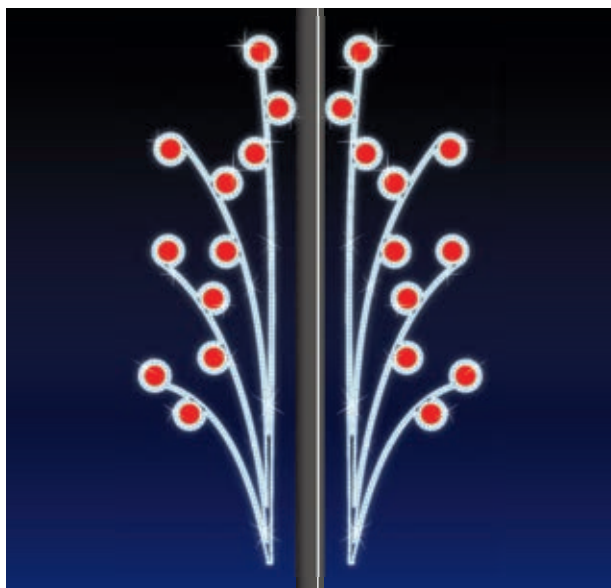

15346.B2.01 POLE MOUNT
H 1,50m x L 0,45m - P 21W
H 2,20m x L 0,65m - P 33W

15346.B2.02 POLE MOUNT
H 1,50m x L 0,45m - P 21W
H 2,20m x L 0,65m - P 33W