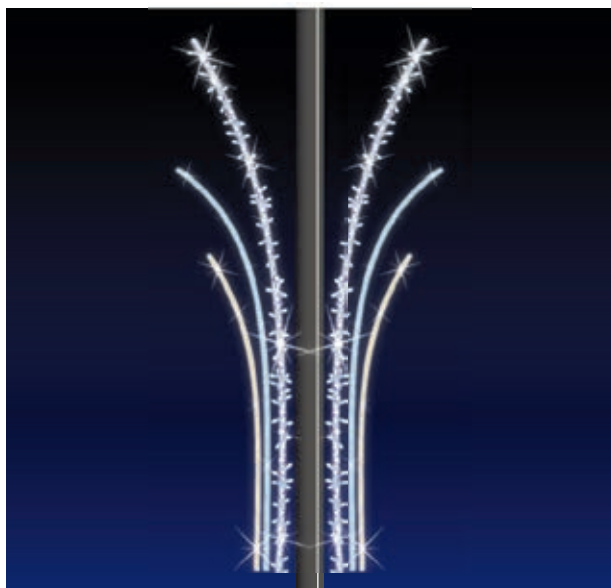

15276.B2.01 POLE MOUNT
H 1,50m x L 0,28m - P 17W
H 2,20m x L 0,40m - P 20W

15276.B2.02 POLE MOUNT
H 1,50m x L 0,28m - P 17W
H 2,20m x L 0,40m - P 20W