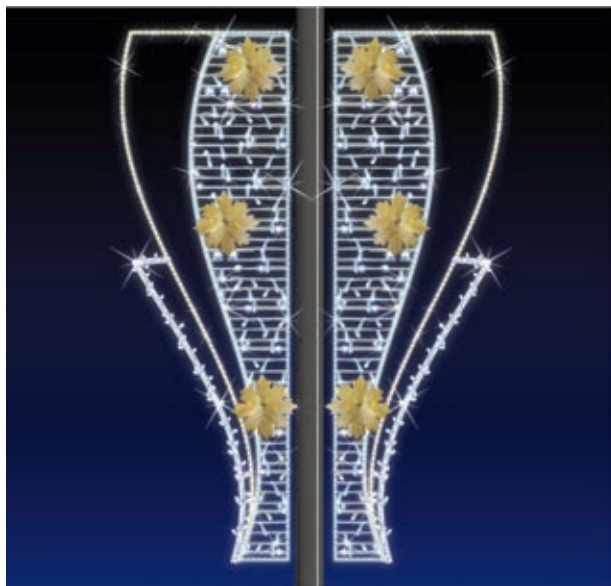

15138.A2 CROSS STREET
L 4,40m x H 1,10m - P 81W

Pole Mount

IP66-68
OUTDOOR RATED MOTIFS

Hephaestus

15143.B2 POLE MOUNT
H 1,50m x L 0,50m - P 30W
H 2,20m x L 0,70m - P 48W

15143.B2.01 POLE MOUNT
H 1,50m x L 0,50m - P 30W
H 2,20m x L 0,70m - P 48W