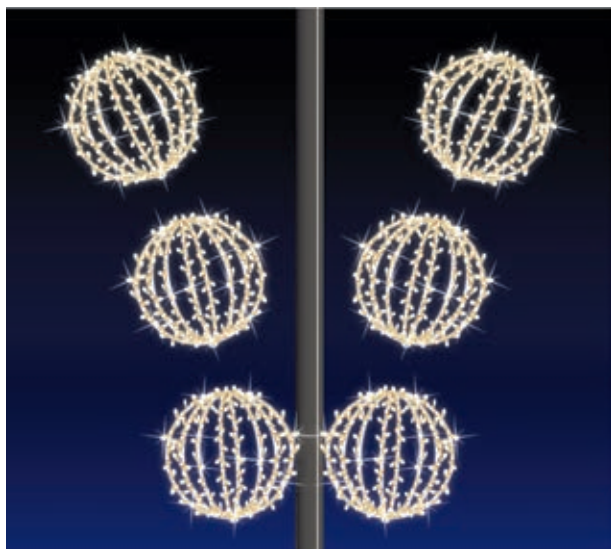

15373.B2.01 POLE MOUNT
H 1,90m x L 0,95m - P 27W
H 2,90m x L 1,40m - P 41W

15373.B2.02 POLE MOUNT
H 1,90m x L 0,95m - P 27W
H 2,90m x L 1,40m - P 41W