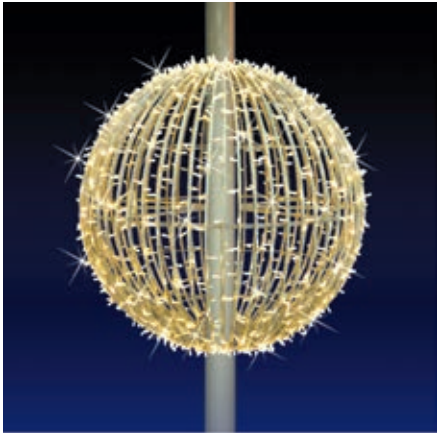

Pole Mount

3D Ball

124001.B2.WW POLE MOUNT
ø 0,70m - P 36W   ø 0,90m - P 54W
ø 1,20m - P 90W