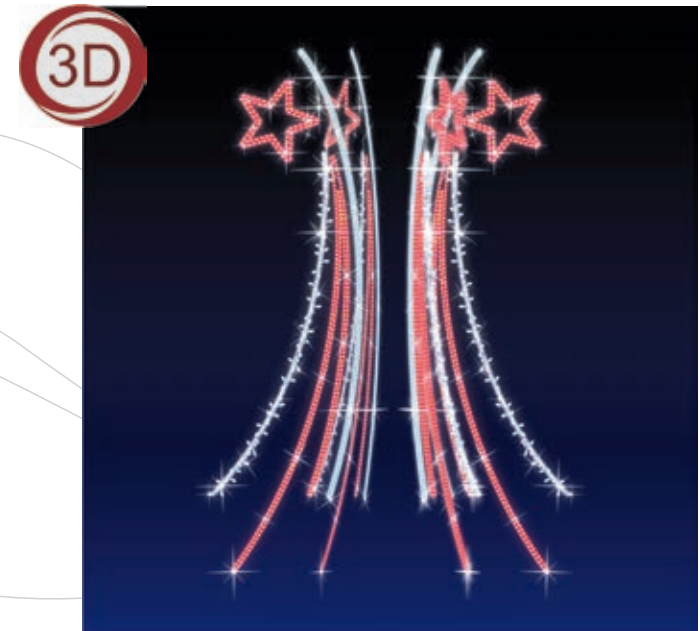

15239.B2.FS 3D FLOOR STANDING
H 2,20m Ø 1,40m - P 140W Central pole included.
H 3,00m Ø 1,80m - P 176W Central pole included.