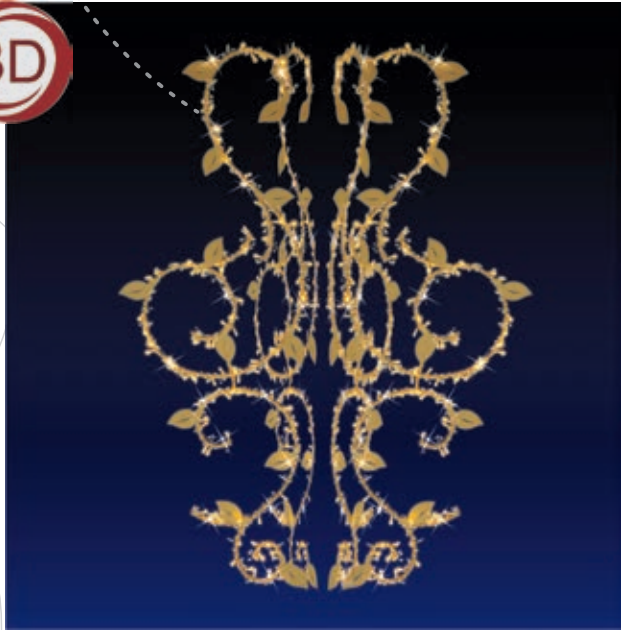

15193.B2.FS 3D FLOOR STANDING
H 1,50m Ø 1,30m - P 36W Central pole included.
H 2,20m Ø 1,80m - P 56W Central pole included.