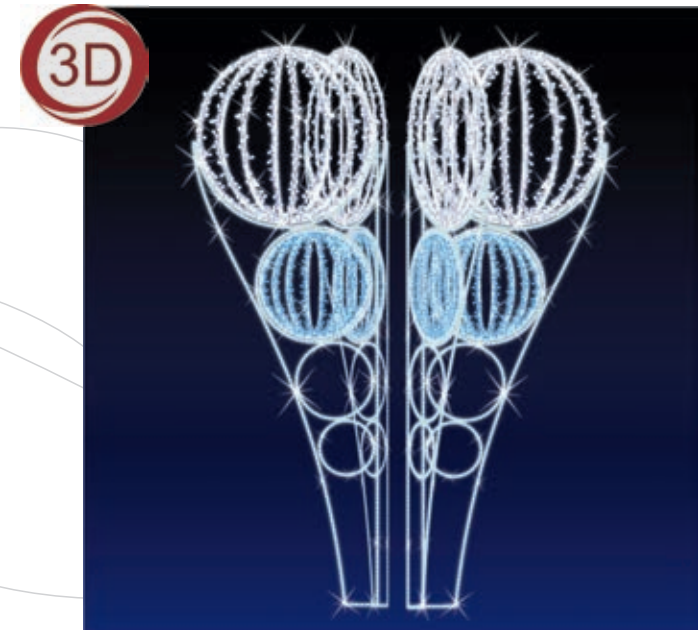

15310.B2.FS 3D FLOOR STANDING
H 1,50m Ø 1,30m - P 180W Central pole included.
H 2,20m Ø 1,80m - P 236W Central pole included.