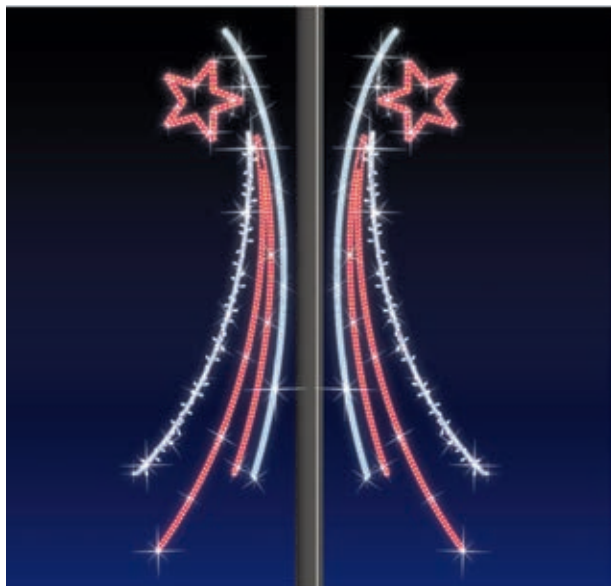

15236.B2.01 POLE MOUNT
H 2,20m x L 0,60m - P 35W
H 3,00m x L 0,82m - P 44W

15236.B2.02 POLE MOUNT
H 2,20m x L 0,60m - P 35W
H 3,00m x L 0,82m - P 44W