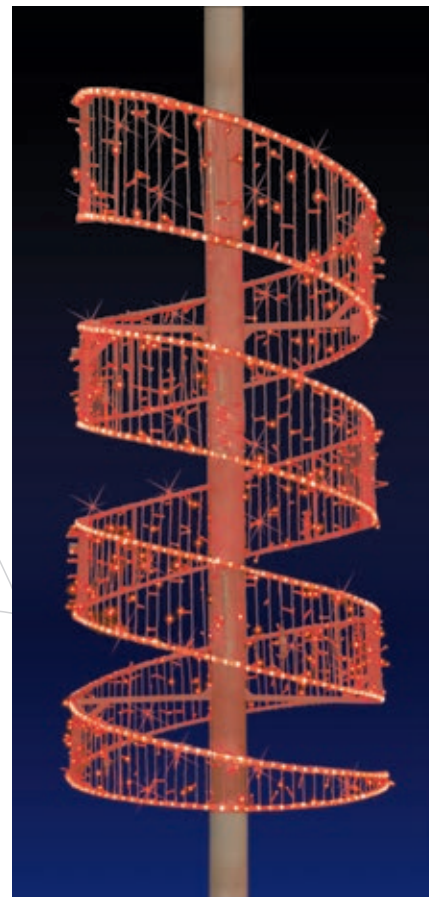

3D Cylinder

Cross Street

Pole Mount

IP66-68
OUTDOOR RATED MOTIFS

3D Spiral

15085.B2.WW POLE MOUNT
H 2,00m Ø 0,60m - P 84W
H 2,00m Ø 1,00m - P 120W
H 3,00m Ø 1,00m - P 180W

15085.B2.WH POLE MOUNT
H 2,00m Ø 0,60m - P 84W
H 2,00m Ø 1,00m - P 120W
H 3,00m Ø 1,00m - P 180W