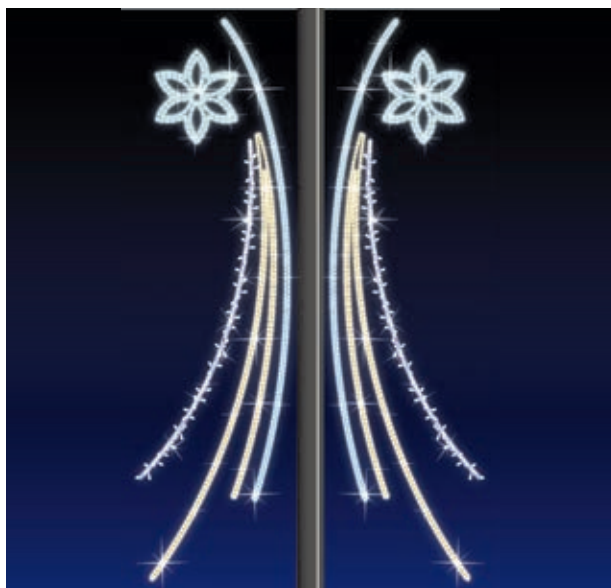

15292.B2.01 POLE MOUNT
H 2,20m x L 0,60m - P 38W
H 3,00m x L 0,82m - P 44W

15292.B2.02 POLE MOUNT
H 2,20m x L 0,60m - P 38W
H 3,00m x L 0,82m - P 44W