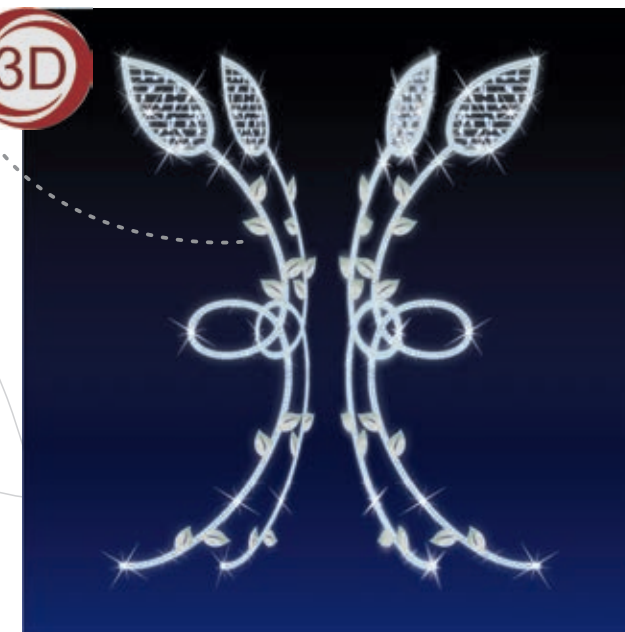

15196.A2 CROSS STREET
L 3,00m x H 0,60m - P 40W
L 4,40m x H 0,90m - P 46W

Hebe

Cross Street

15198.A2 2D SUSPENSION
 Ø 0,40m - P 9W
 Ø 0,60m - P 12W

15199.B2 GLOBE / LANTERN
 H 0,95m x L 1,70m - P 27W

15200.B2.FS 3D FLOOR STANDING
 H 1,50m Ø 1,40m - P 80W Central pole included.
 H 2,20m Ø 2,00m - P 92W Central pole included.