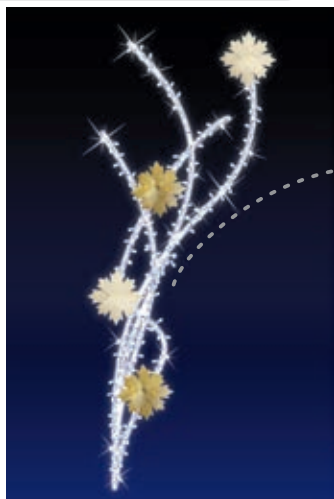

Pole Mount

IP66-68
OUTDOOR RATED MOTIFS

Hecate

15125.B2 POLE MOUNT
H 1,50m x L 0,60m - P 14W
H 2,20m x L 0,90m - P 18W