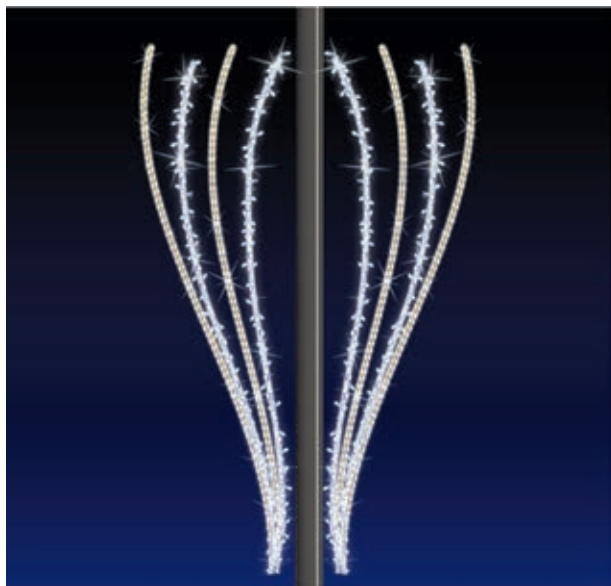

15158.B2.01 POLE MOUNT
H 1,50m x L 0,50m - P 21W
H 2,20m x L 0,70m - P 30W

15158.B2.02 POLE MOUNT
H 1,50m x L 0,50m - P 21W
H 2,20m x L 0,70m - P 30W