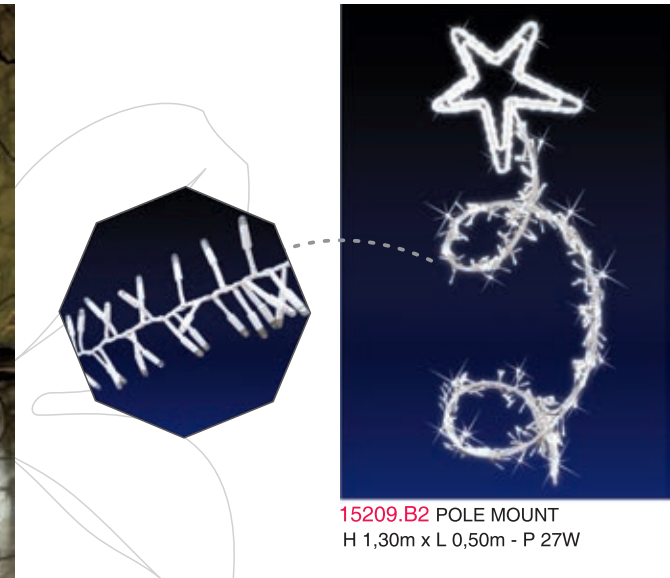

Kosmas

Cross Street