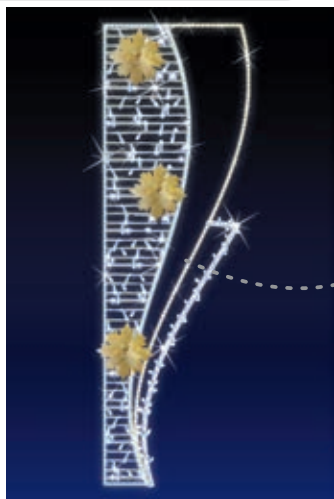

Pole Mount

IP66-68
OUTDOOR RATED MOTIFS

Hephaestus

15143.B2 POLE MOUNT
H 1,50m x L 0,50m - P 30W
H 2,20m x L 0,70m - P 48W