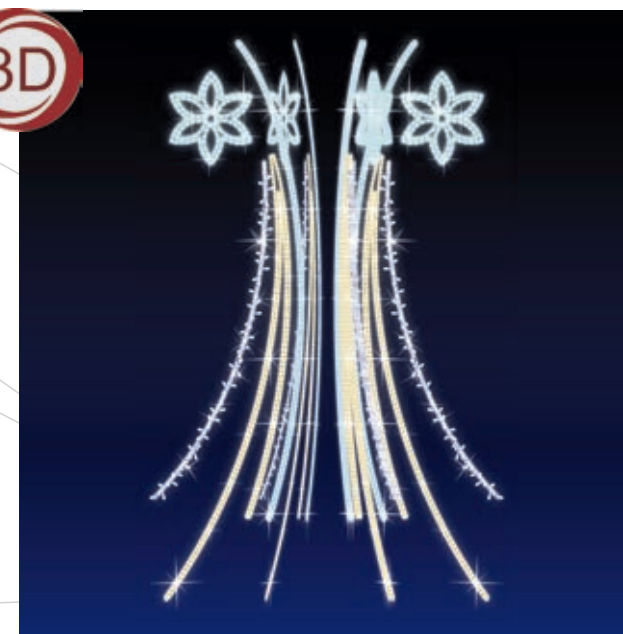

15295.B2.FS 3D FLOOR STANDING
H 2,20m Ø 1,40m - P 152W Central pole included.
H 3,00m Ø 1,80m - P 176W Central pole included.