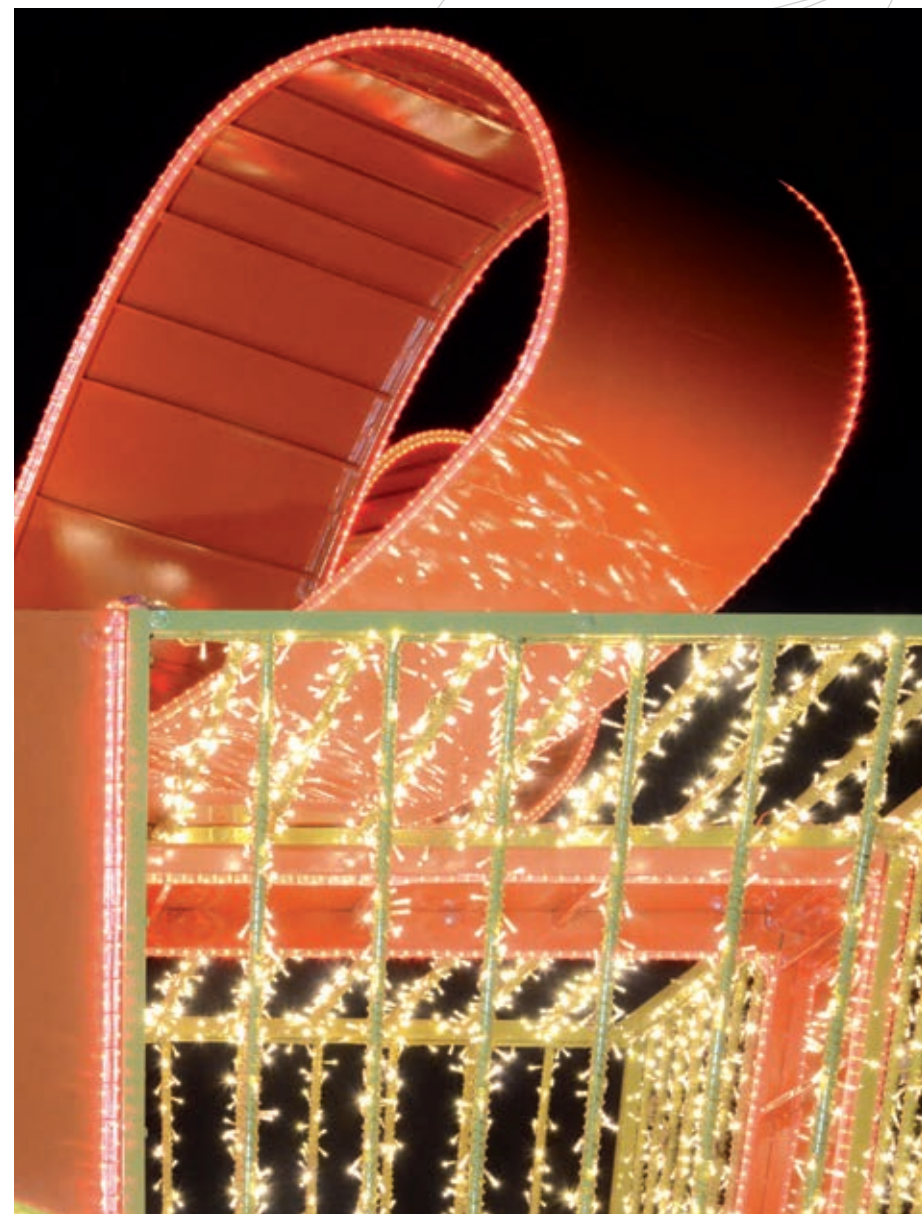

3D Motif

IP66 - 68
OUTDOOR RATED MOTIFS

Gift Box

Ribbon and Bow are made of 2-3mm powder coated aluminum foil

15052 GIFT BOX
H 2,80m x L 2,75m x W 2,75m - P 371W
H 5,00m x L 4,80m x W 4,80m - P 1480W