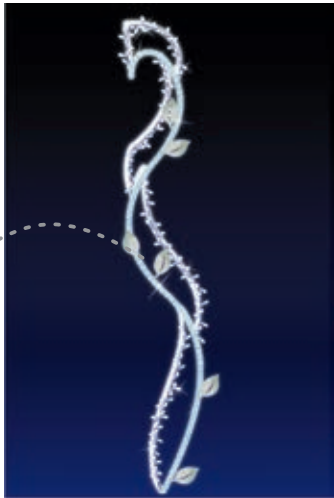

15322.B2 POLE MOUNT
H 2,20m x L 0,40m - P 15W