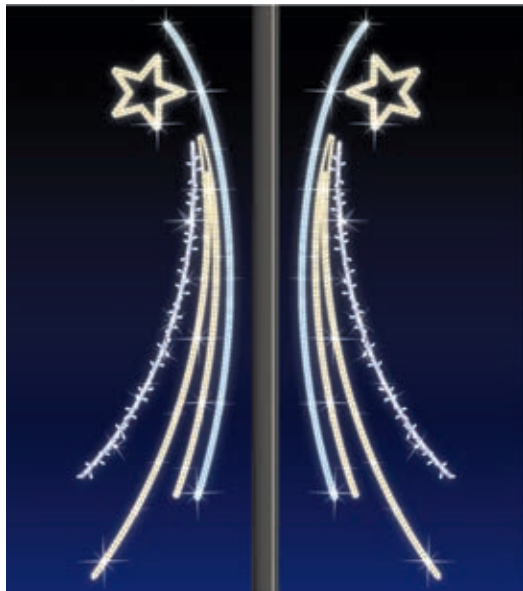

15231.B2.01 POLE MOUNT H 2,20m x L 0,60m - P 35W
15231.B2.02 POLE MOUNT H 2,20m x L 0,60m - P 35W
H 3,00m x L 0,82m - P 44W