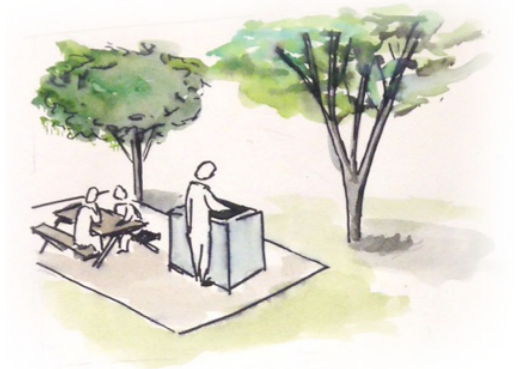

AVONSIDE BOARDWALK

Yin Yang: Sylvia Robinson, Hannah-Rose White, Aurelia Rohrbacker and Kendall Lattin

Vision

The Avonside Boardwalk follows the Otakaro River through the Avonside former Red Zone connecting nature and urban environments together and creating links between the surrounding communities. The project includes street art at the intersections within the old neighborhood, and lighting design amongst the trees. On the other side is an urban forest, a Mahinga Kai area and wetlands to regenerate the natural habitats and restore the original landscapes. Community gardens will be planted and maintained by local school-children and members of the community, and an orchard walk and foraging trail follows the path of the river. Both areas are linked by a raised boardwalk and bridges with local cafes and shops at nodes along the way. The Avonside Boardwalk offers high vantage points to view the landscapes below on each side of the river from a different perspective.

- STAGE 1 (5-10yrs)**
 - Street Artwork
 - Communal Gardens and orchard walkway
 - Native Forest and wetland restoration area for Mahinga Kai
- STAGE 2 (10-15yrs)**
 - Wetland & Native planting Restoration area
 - Low Boardwalk above wetland addressing the river at some points, with 'links' to street art intersections
- STAGE 3 (15-20yrs)**
 - Sky Boardwalk
- VEGETATION**
- Will establish over time

Plan view of street art area

Not to scale

Impressions of potential uses of the Avonside Boardwalk and surrounding areas

Cross section through the raised boardwalk, showing the different levels Not to scale