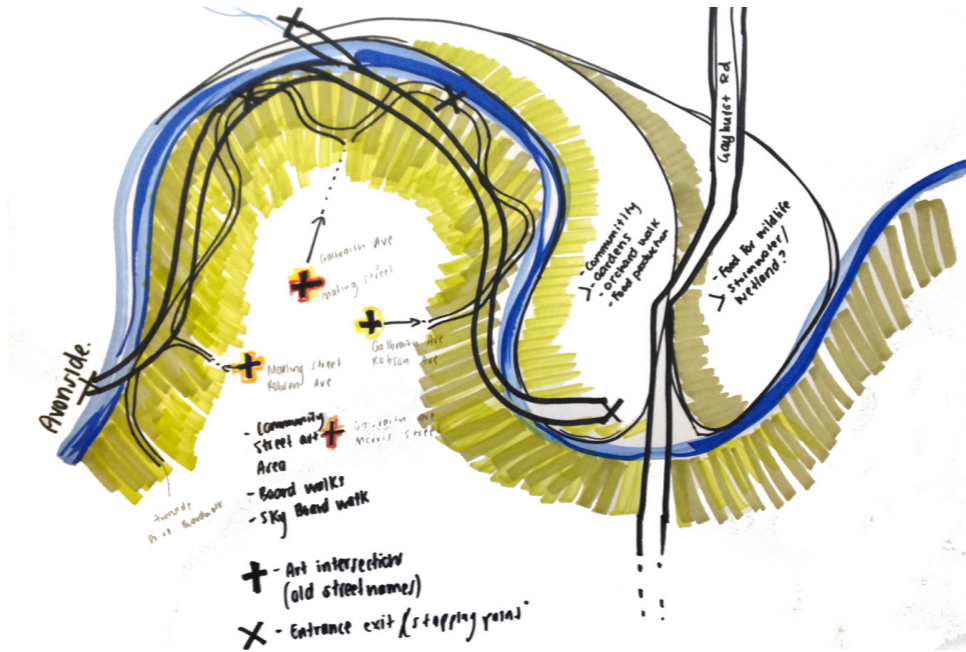

AVONSIDE BOARDWALK

Yin Yang: Sylvia Robinson, Hannah-Rose White, Aurelia Rohrbacker and Kendall Lattin

Vision

The Avonside Boardwalk follows the Otakaro River through the Avonside former Red Zone connecting nature and urban environments together and creating links between the surrounding communities. The project includes street art at the intersections within the old neighborhood, and lighting design amongst the trees. On the other side is an urban forest, a Mahinga Kai area and wetlands to regenerate the natural habitats and restore the original landscapes. Community gardens will be planted and maintained by local school-children and members of the community, and an orchard walk and foraging trail follows the path of the river. Both areas are linked by a raised boardwalk and bridges with local cafes and shops at nodes along the way. The Avonside Boardwalk offers high vantage points to view the landscapes below on each side of the river from a different perspective.

- STAGE 1 (5-10yrs)**
 - Street Artwork
 - Communal Gardens and orchard walkway
 - Native Forest and wetland restoration area for Mahinga Kai
- STAGE 2 (10-15yrs)**
 - Wetland & Native planting Restoration area
 - Low Boardwalk above wetland addressing the river at some points, with 'links' to street art intersections
- STAGE 3 (15-20yrs)**
 - Sky Boardwalk
- VEGETATION**
- Will establish over time

Plan view of street art area

Not to scale

Impressions of potential uses of the Avonside Boardwalk and surrounding areas

Cross section through the raised boardwalk, showing the different levels Not to scale

Cross section through the urban side of the river Not to scale

AVONSIDE BOARDWALK

Yin Yang: Sylvia Robinson, Hannah-Rose White, Aurelia Rohrbacker and Kendall Lattin

Christchurch Street art

Street art amongst the old neighborhood