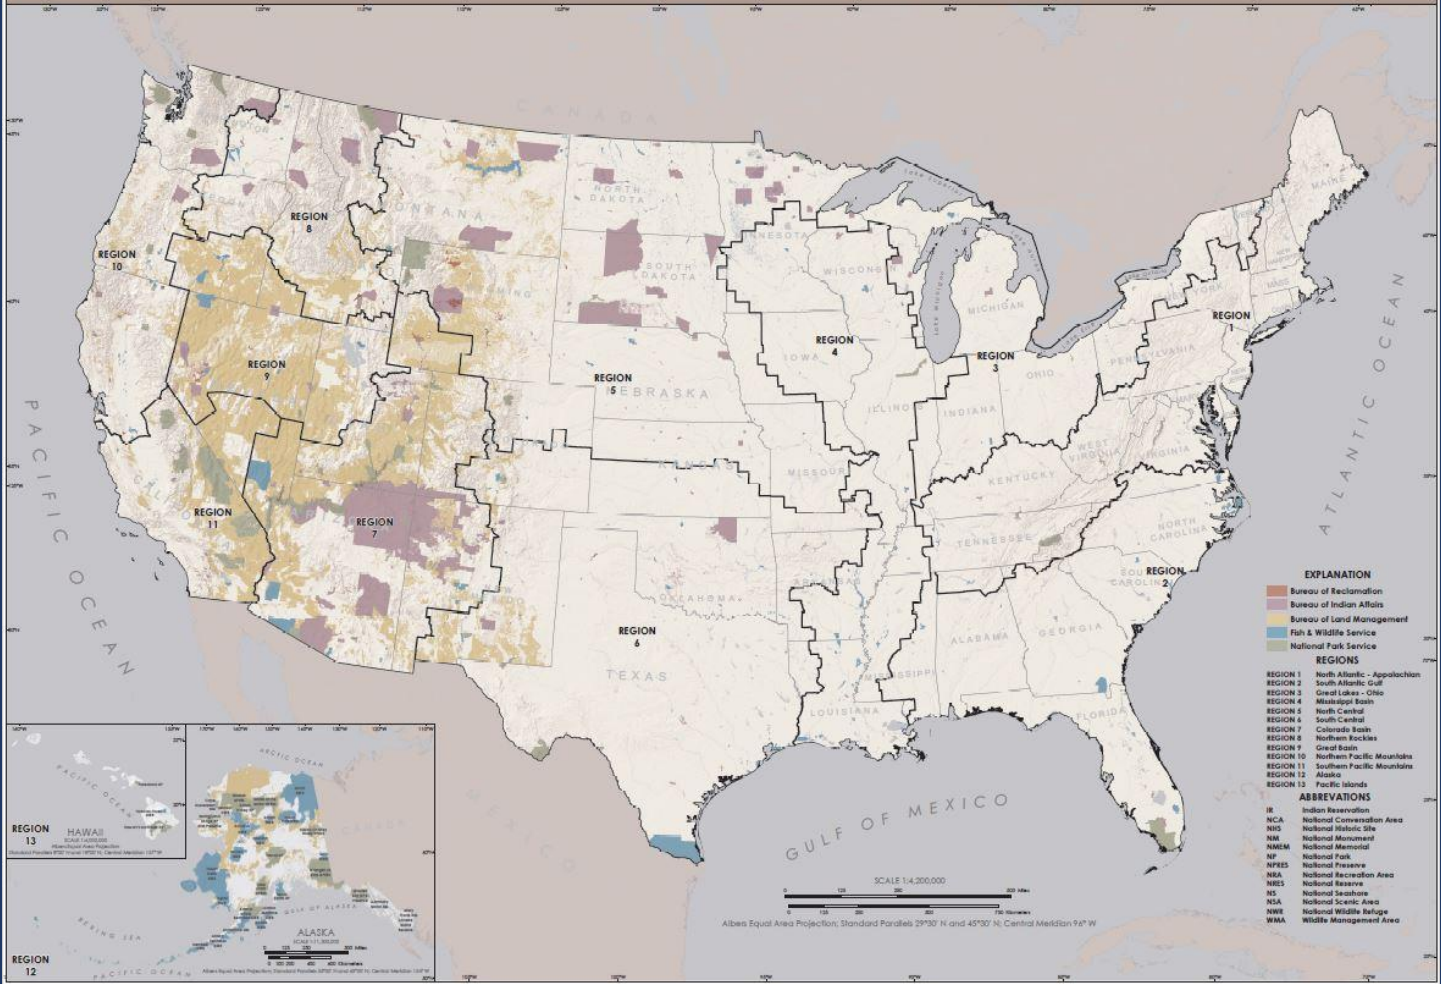

Department of the Interior Common Regions

As of January 3, 2018

DRAFT

SCALE 1:4,200,000

Albers Equal Area Projection; Standard Parallels 29°30' N and 45°30' N; Central Meridian 96° W