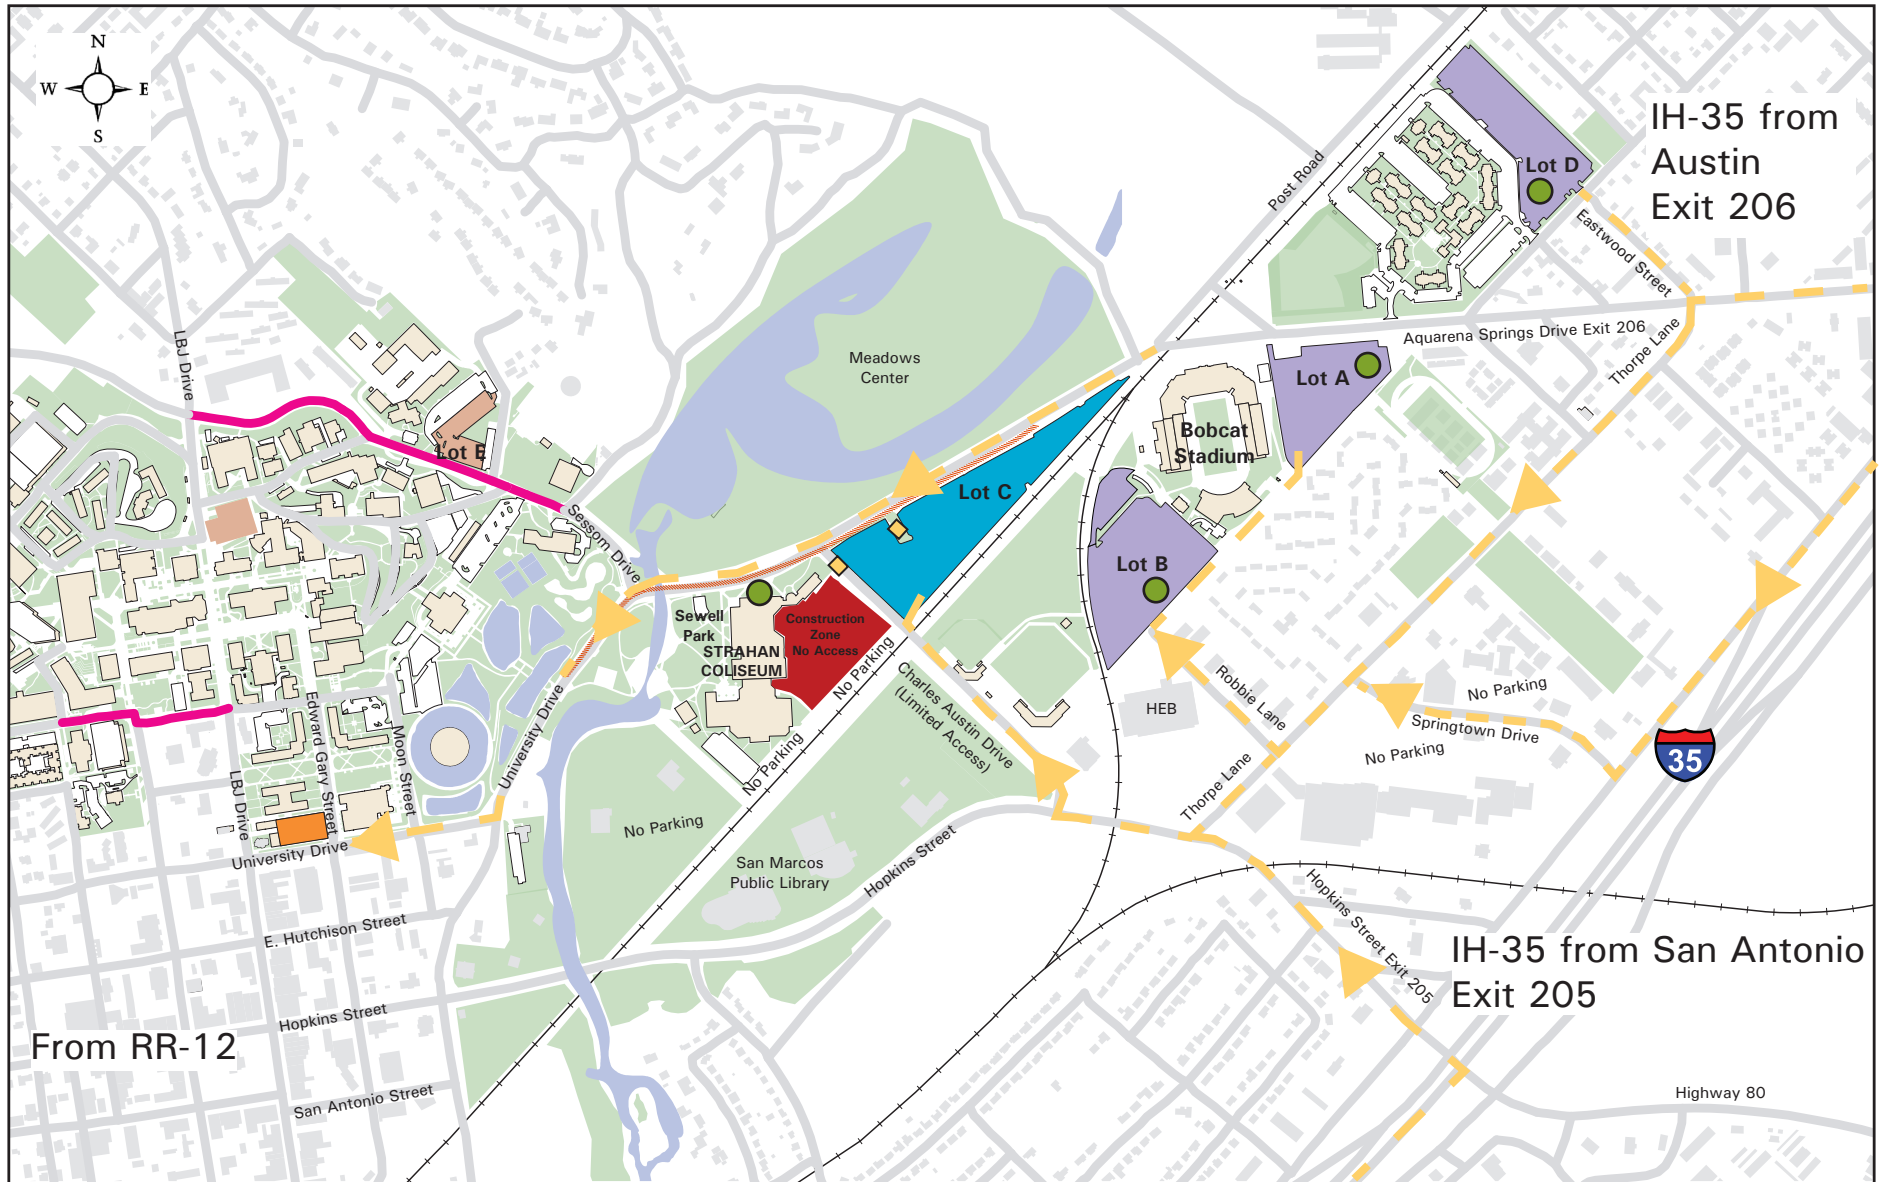

Texas State University Commencement Parking Map

- | | | |
|---|---|---|
|  Lot A, B, & D, Park and Ride |  Parking Garage, Park and Walk (fee waived 5/10-5/12/2018) |  Routes to Access Parking Lots |
|  Lot C Limited Mobility Parking (Access via Charles Austin and Hopkins Street) |  Park and Walk |  Road Construction - Expect delays |
|  Limited Mobility Shuttle Stop |  Shuttle Stop |  Bus Only Lane |

Charles Austin Drive will only be accessible from Hopkins Street. Access only for Staff and Limited Mobility Parking Lots. Local landmarks are for reference only. Parking is not available at these locations.