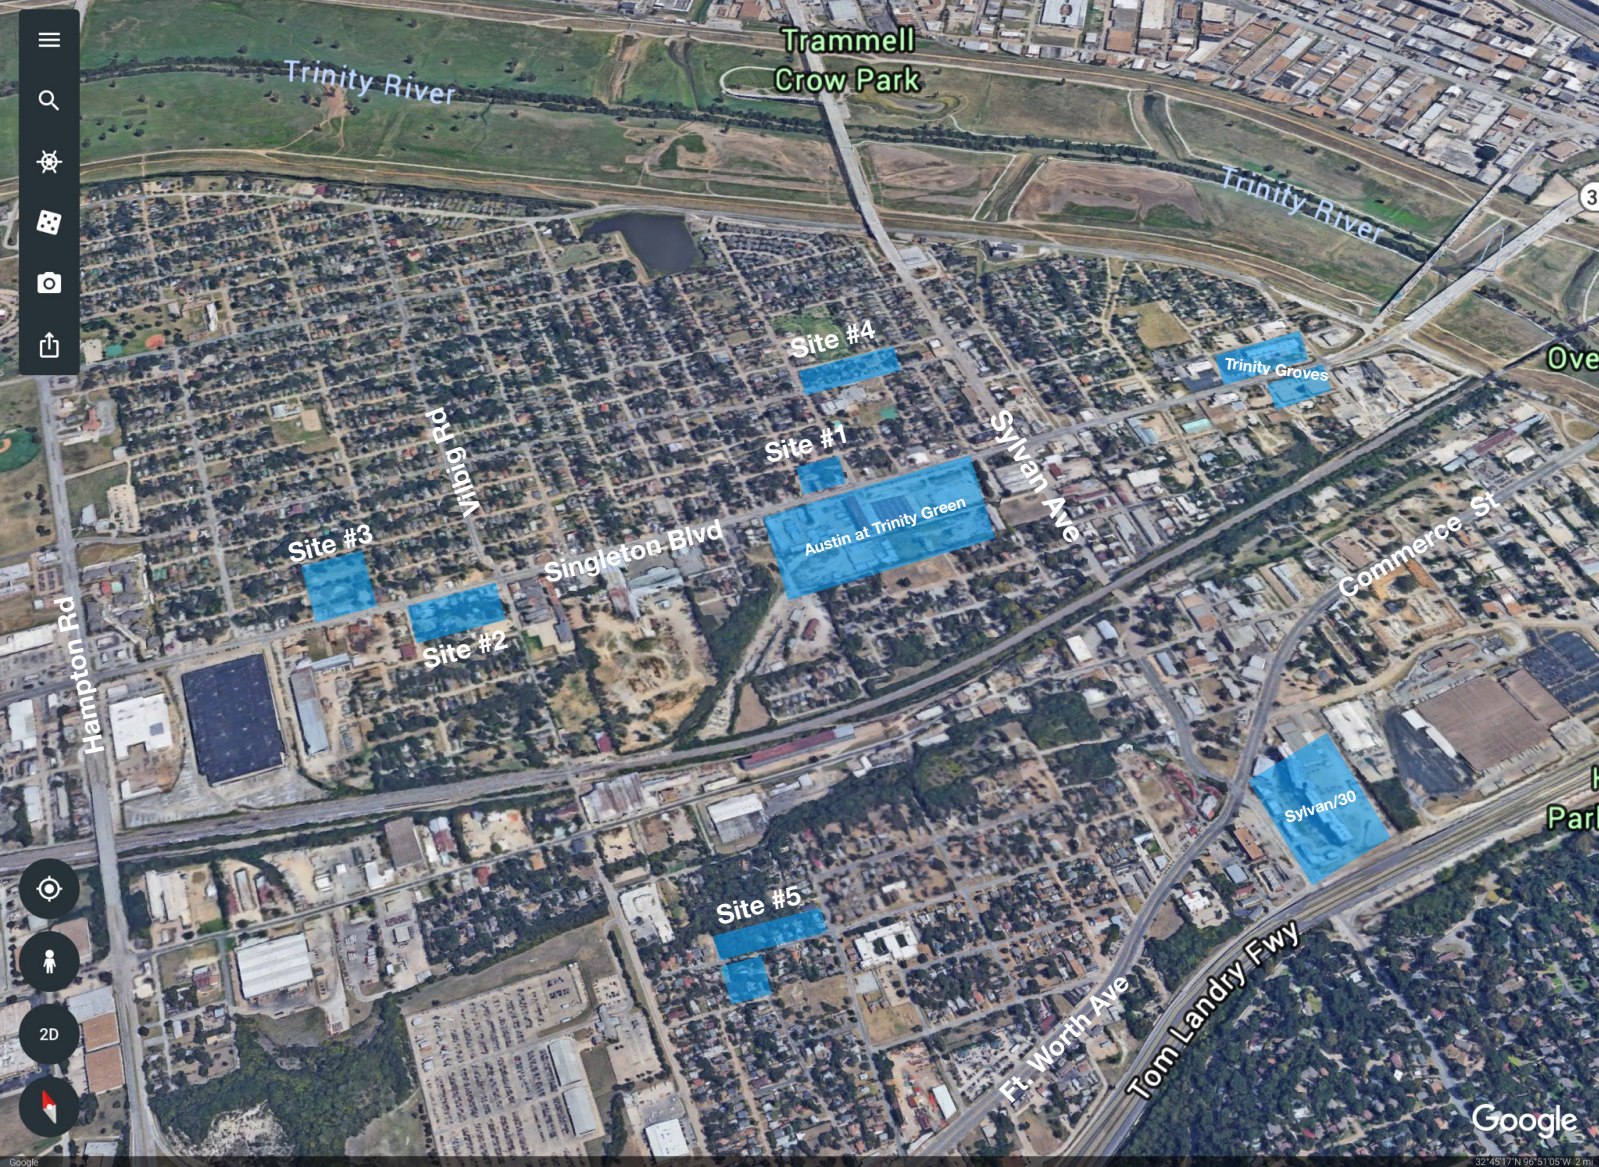

HMK, LTD. Development Sites