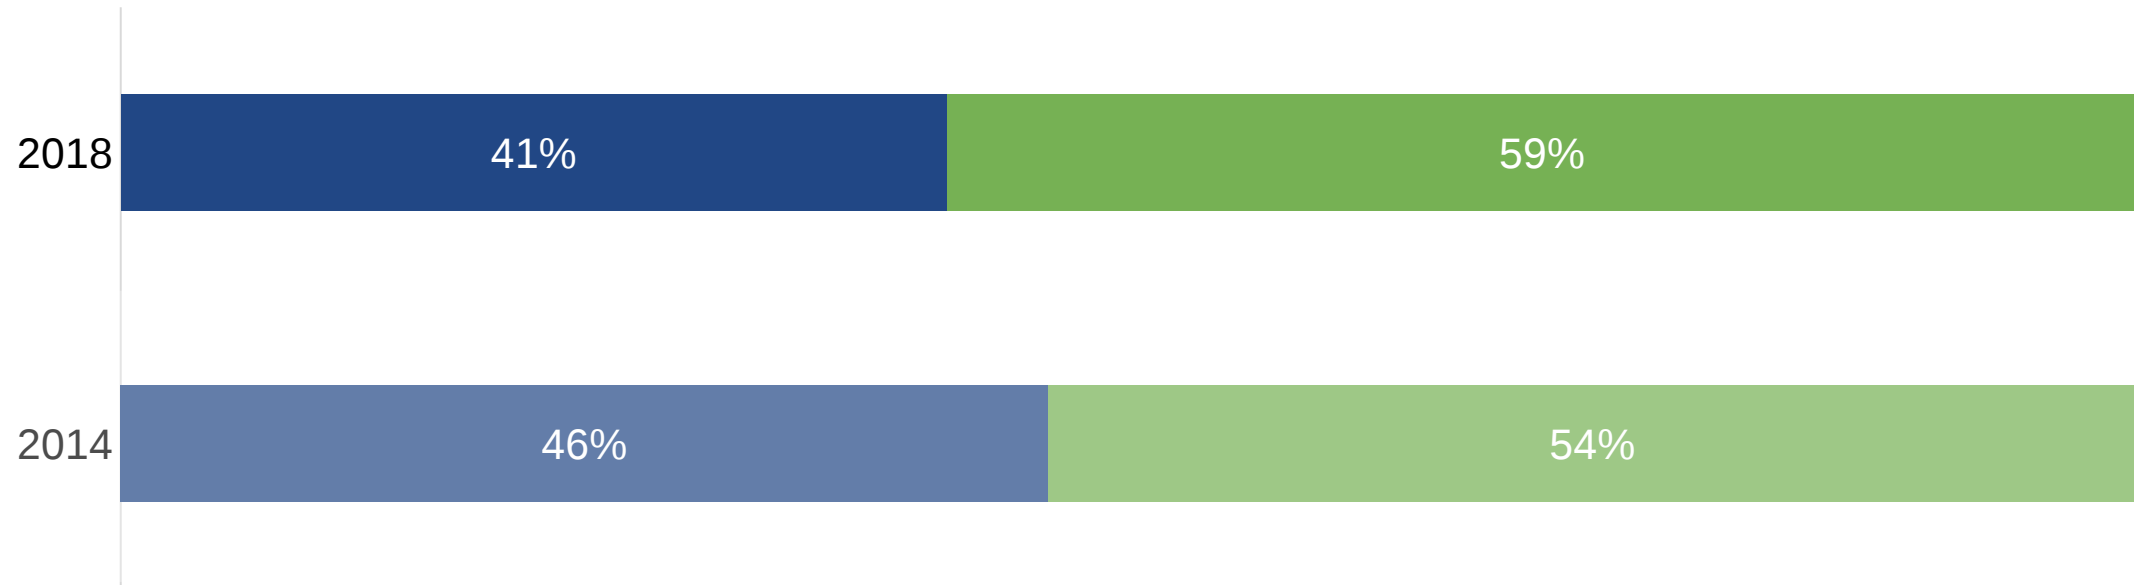

# Voter Profile: Immigration

The growing number of newcomers from other countries threatens traditional American customs and values

The growing number of newcomers from other countries strengthens American society

## Voter Profile: Global Involvement

U.S. efforts to solve problems around the world usually end up making things worse

Problems in the world would be even worse without U.S. involvement

Q: Which of the following statements comes closest to your view?

## Voter Profile: Immigration

Immigrants today strengthen our country because of their hard work and talents

Immigrants today are a burden on our country because they take our jobs, housing, and healthcare