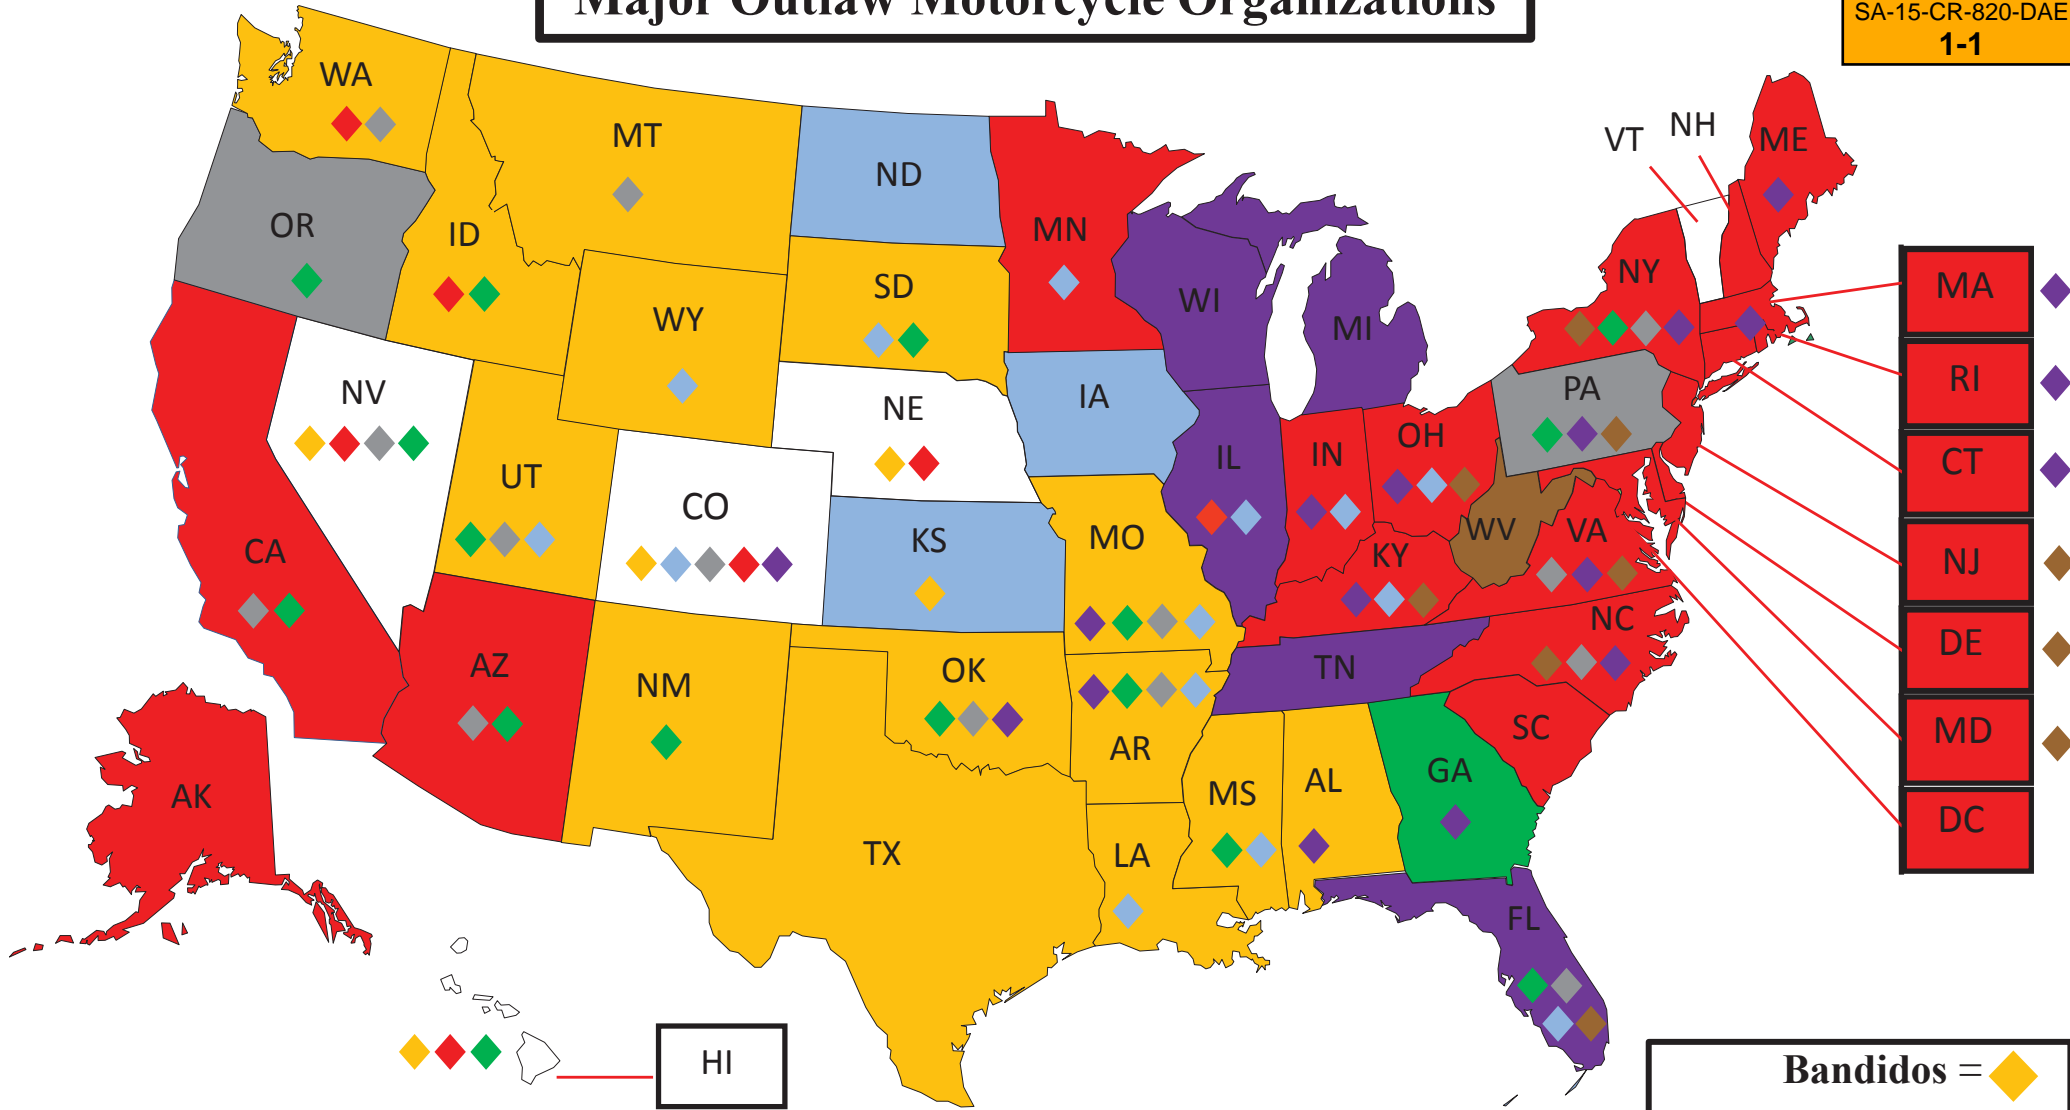

Major Outlaw Motorcycle Organizations

Government Exhibit
SA-15-CR-820-DAE
1-1

Bandidos = Yellow diamond

Hells Angels = Red diamond

Mongols = Grey diamond

Outlaws = Purple diamond

Pagans = Brown diamond

Sons of Silence = Light Blue diamond

Vagos = Green diamond