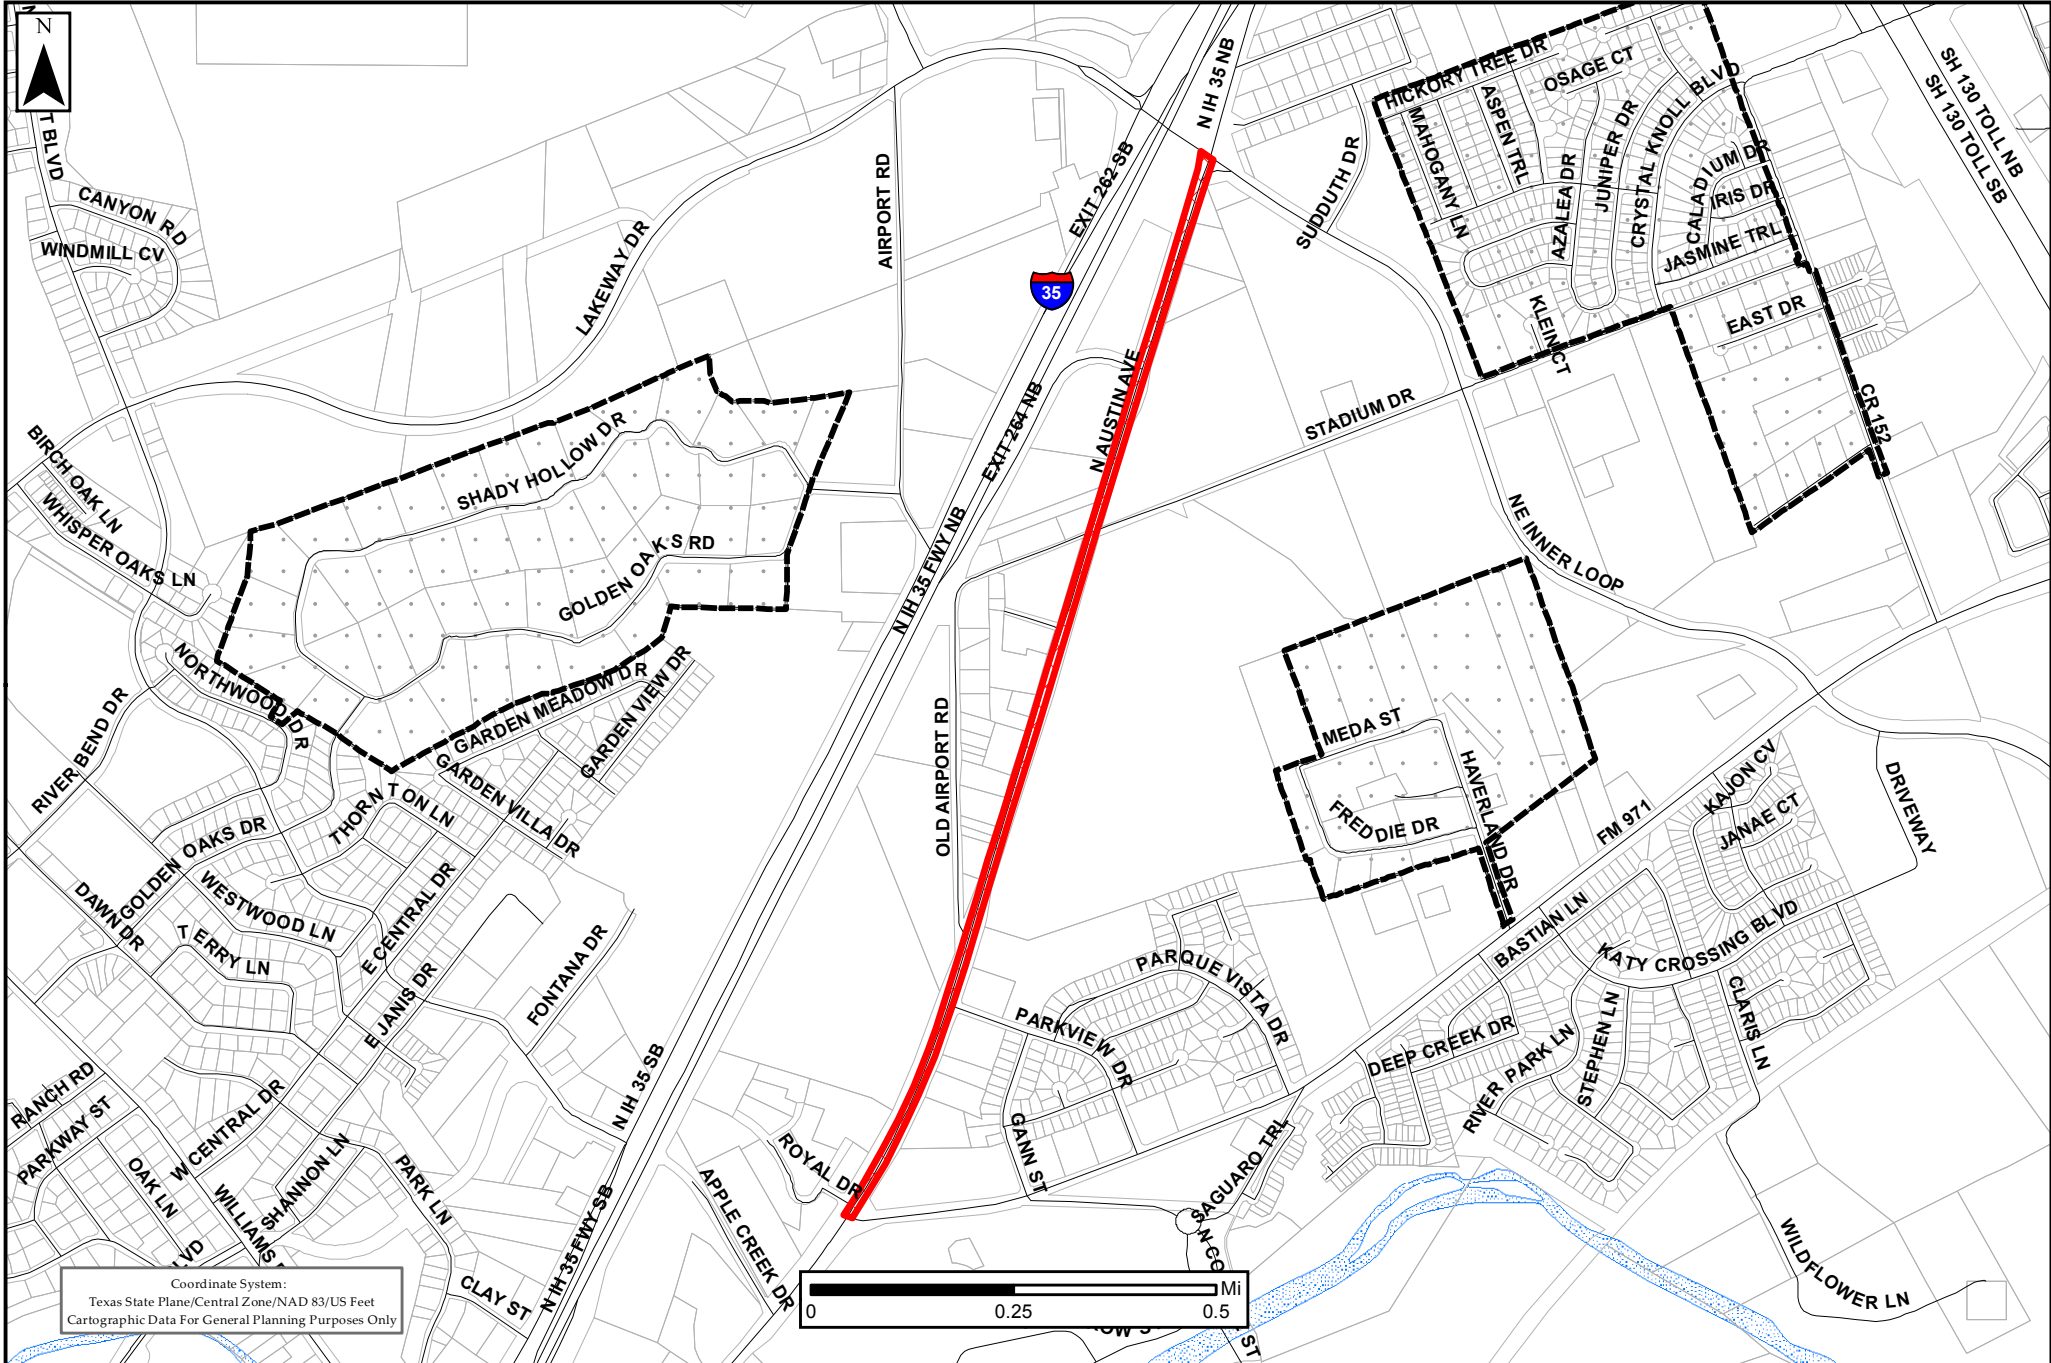

# Location Map

### Exhibit #1

- Legend
-  Site
  -  Parcels
  -  City Limits
  -  Georgetown ETJ

Coordinate System:  
Texas State Plane/Central Zone/NAD 83/US Feet  
Cartographic Data For General Planning Purposes Only