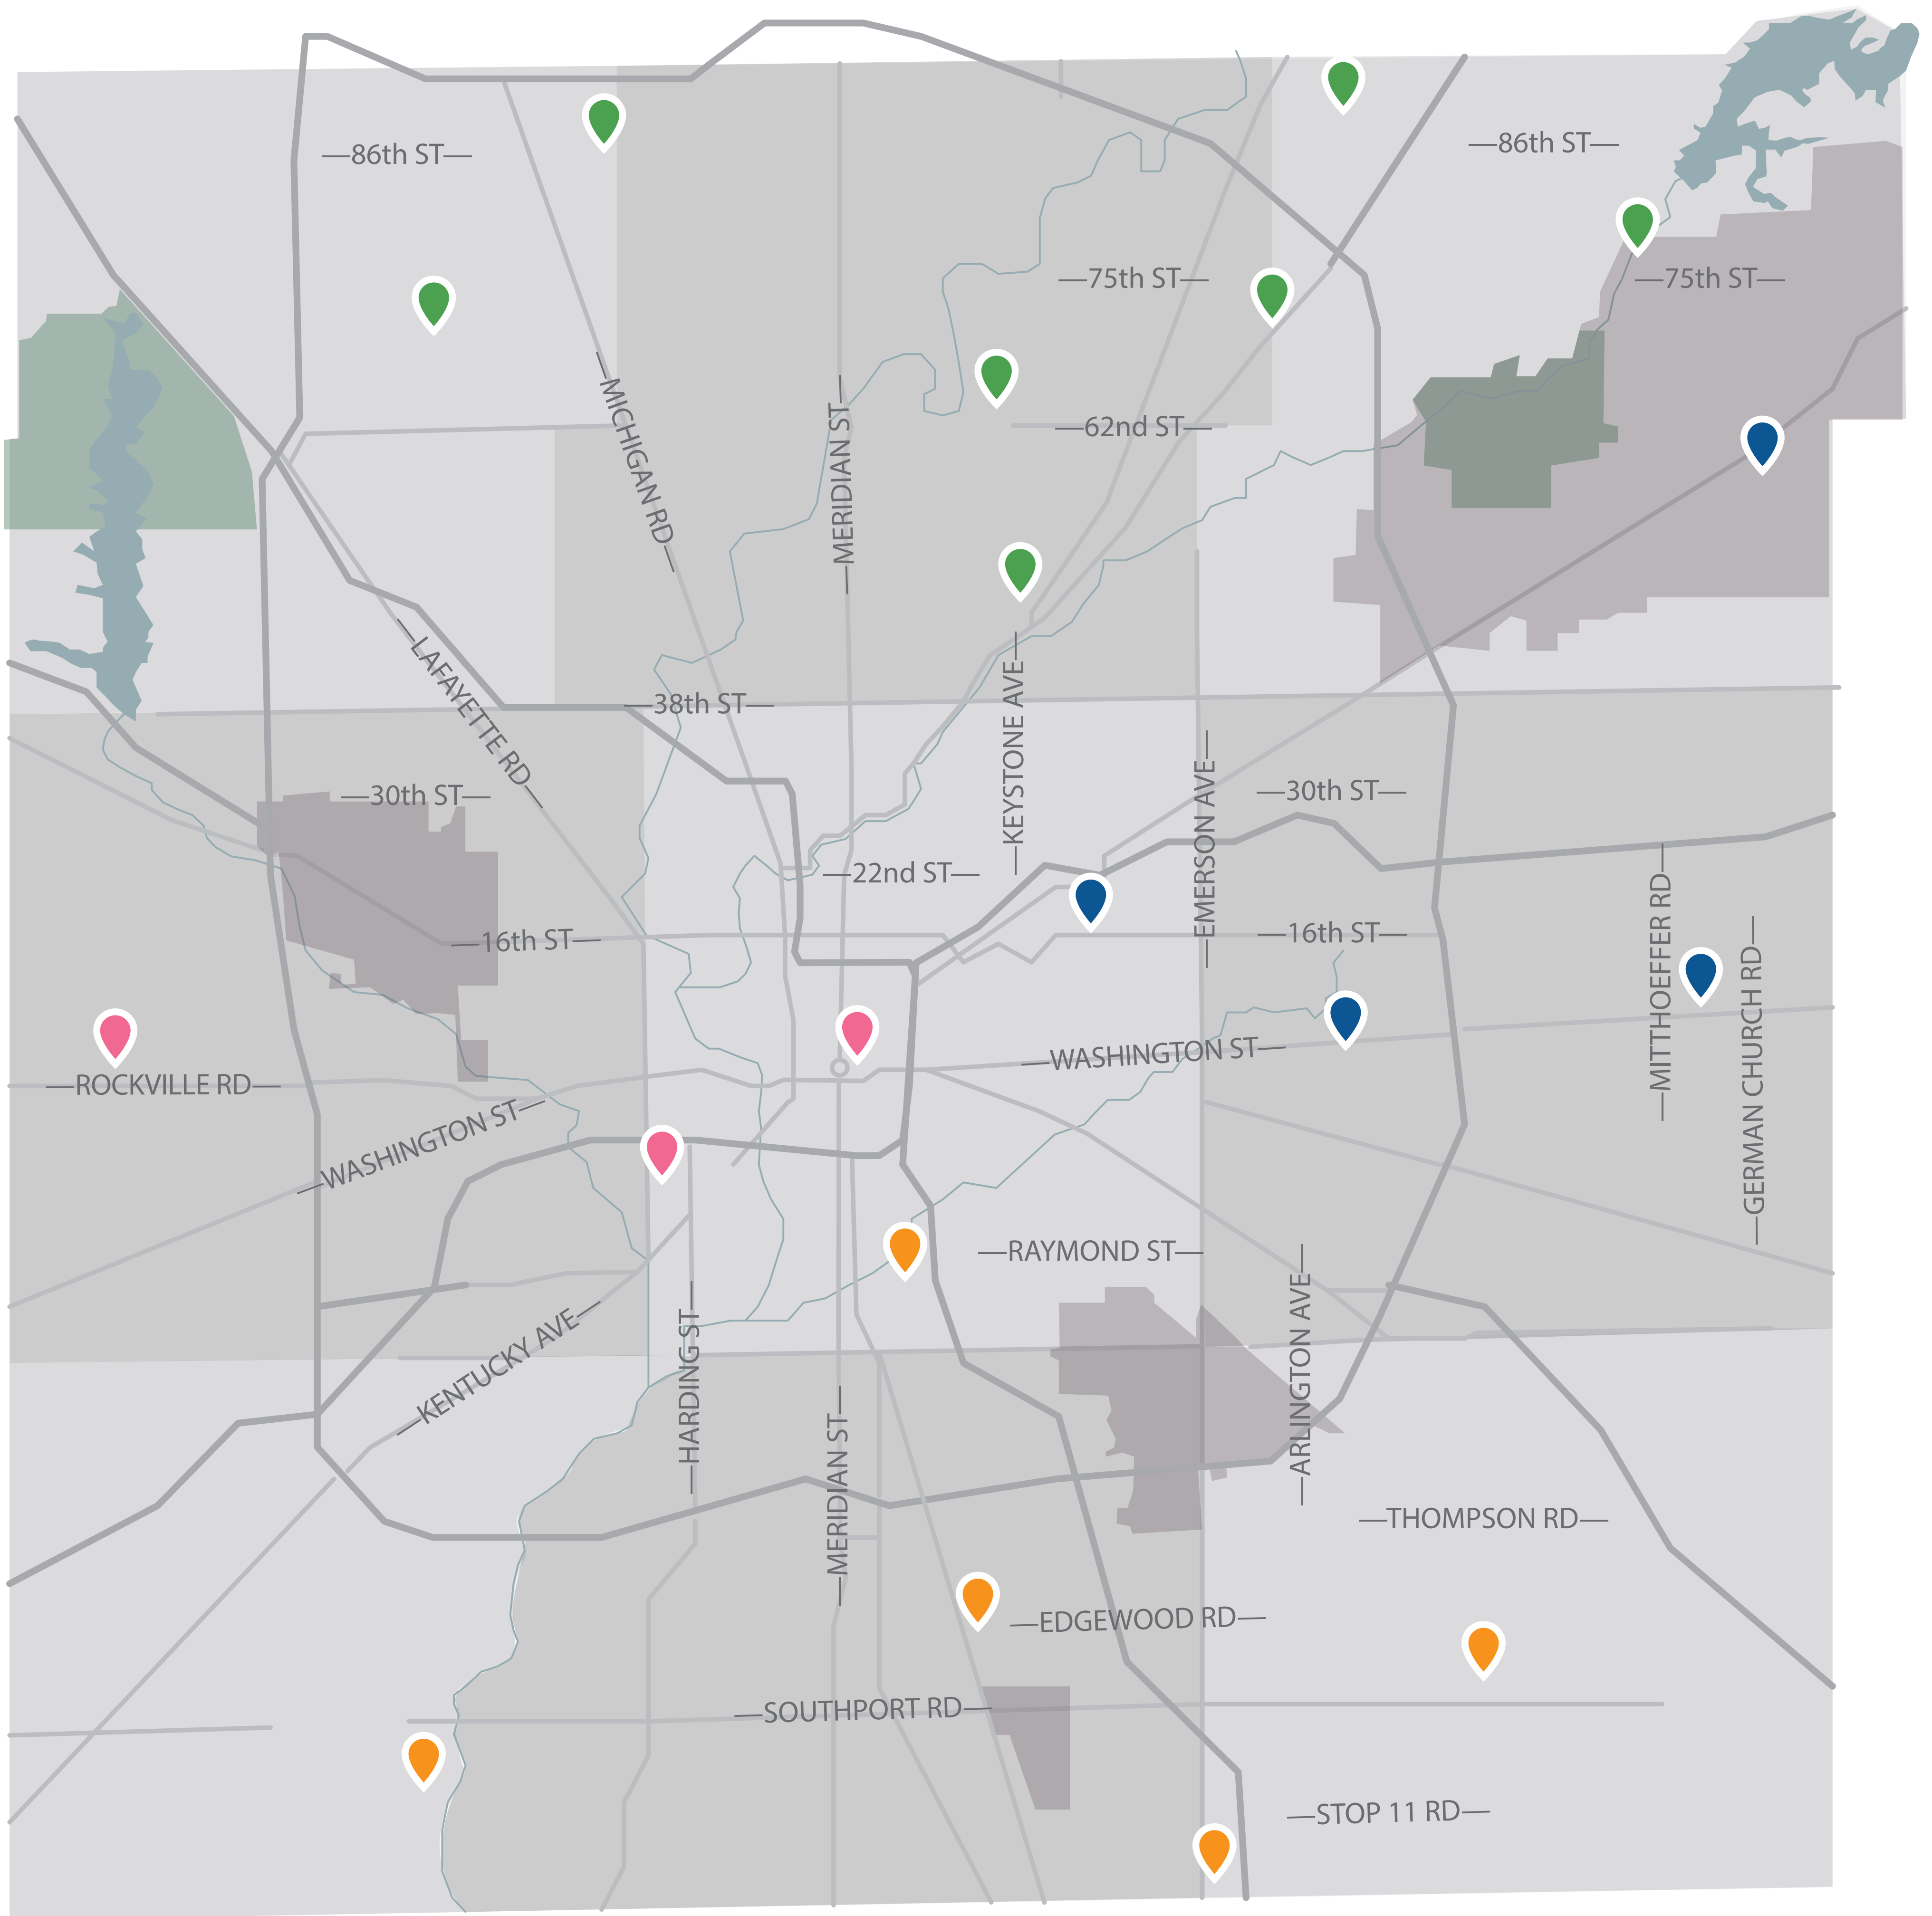

INDIANAPOLIS RECYCLING LOCATIONS

North

Kroger (86th and Township Line), 2550 Lake Circle Dr.
 Sahm Park, 6801 E. 91st St.
 Kroger (79th and Fall Creek), 9835 Fall Creek Rd.
 Broad Ripple Park, Evanston Street Entrance, 6350 Evanston Ave.
 VNS/Regions Bank, 4701 N Keystone Ave.
 Kroger (W. 71st and Georgetown), 5025 W. 71st St.
 Kroger (E. 71st and Binford), 5810 E. 71st St.

West & Downtown

Kroger (Rockville and Country Club roads), 8150 Rockville
 Rhodius Park, 1720 W. Wilkins St.
 Old City Hall (N. Parking Lot), 202 N. Alabama St.

East

John Marshall Community High School, 10101 E. 38th St.
 Kroger (Washington Square Mall), 10450 E Washington St.
 Brookside Park, 3500 Brookside Parkway S. Dr.
 Kroger (Pendleton Pike and Sunnyside), 11101 Pendleton Pike
 Irvington Plaza, 6243 E. Washington St.

South

Southwestway Park, 8400 S. Mann Rd.
 Beck Service Center, 6025 Madison Ave.
 Garfield Park, 2345 Pagoda Dr.
 Kroger (Franklin and Southport), 8130 E. Southport Rd.
 Kroger (Emerson and County Line), 8745 S. Emerson Ave.