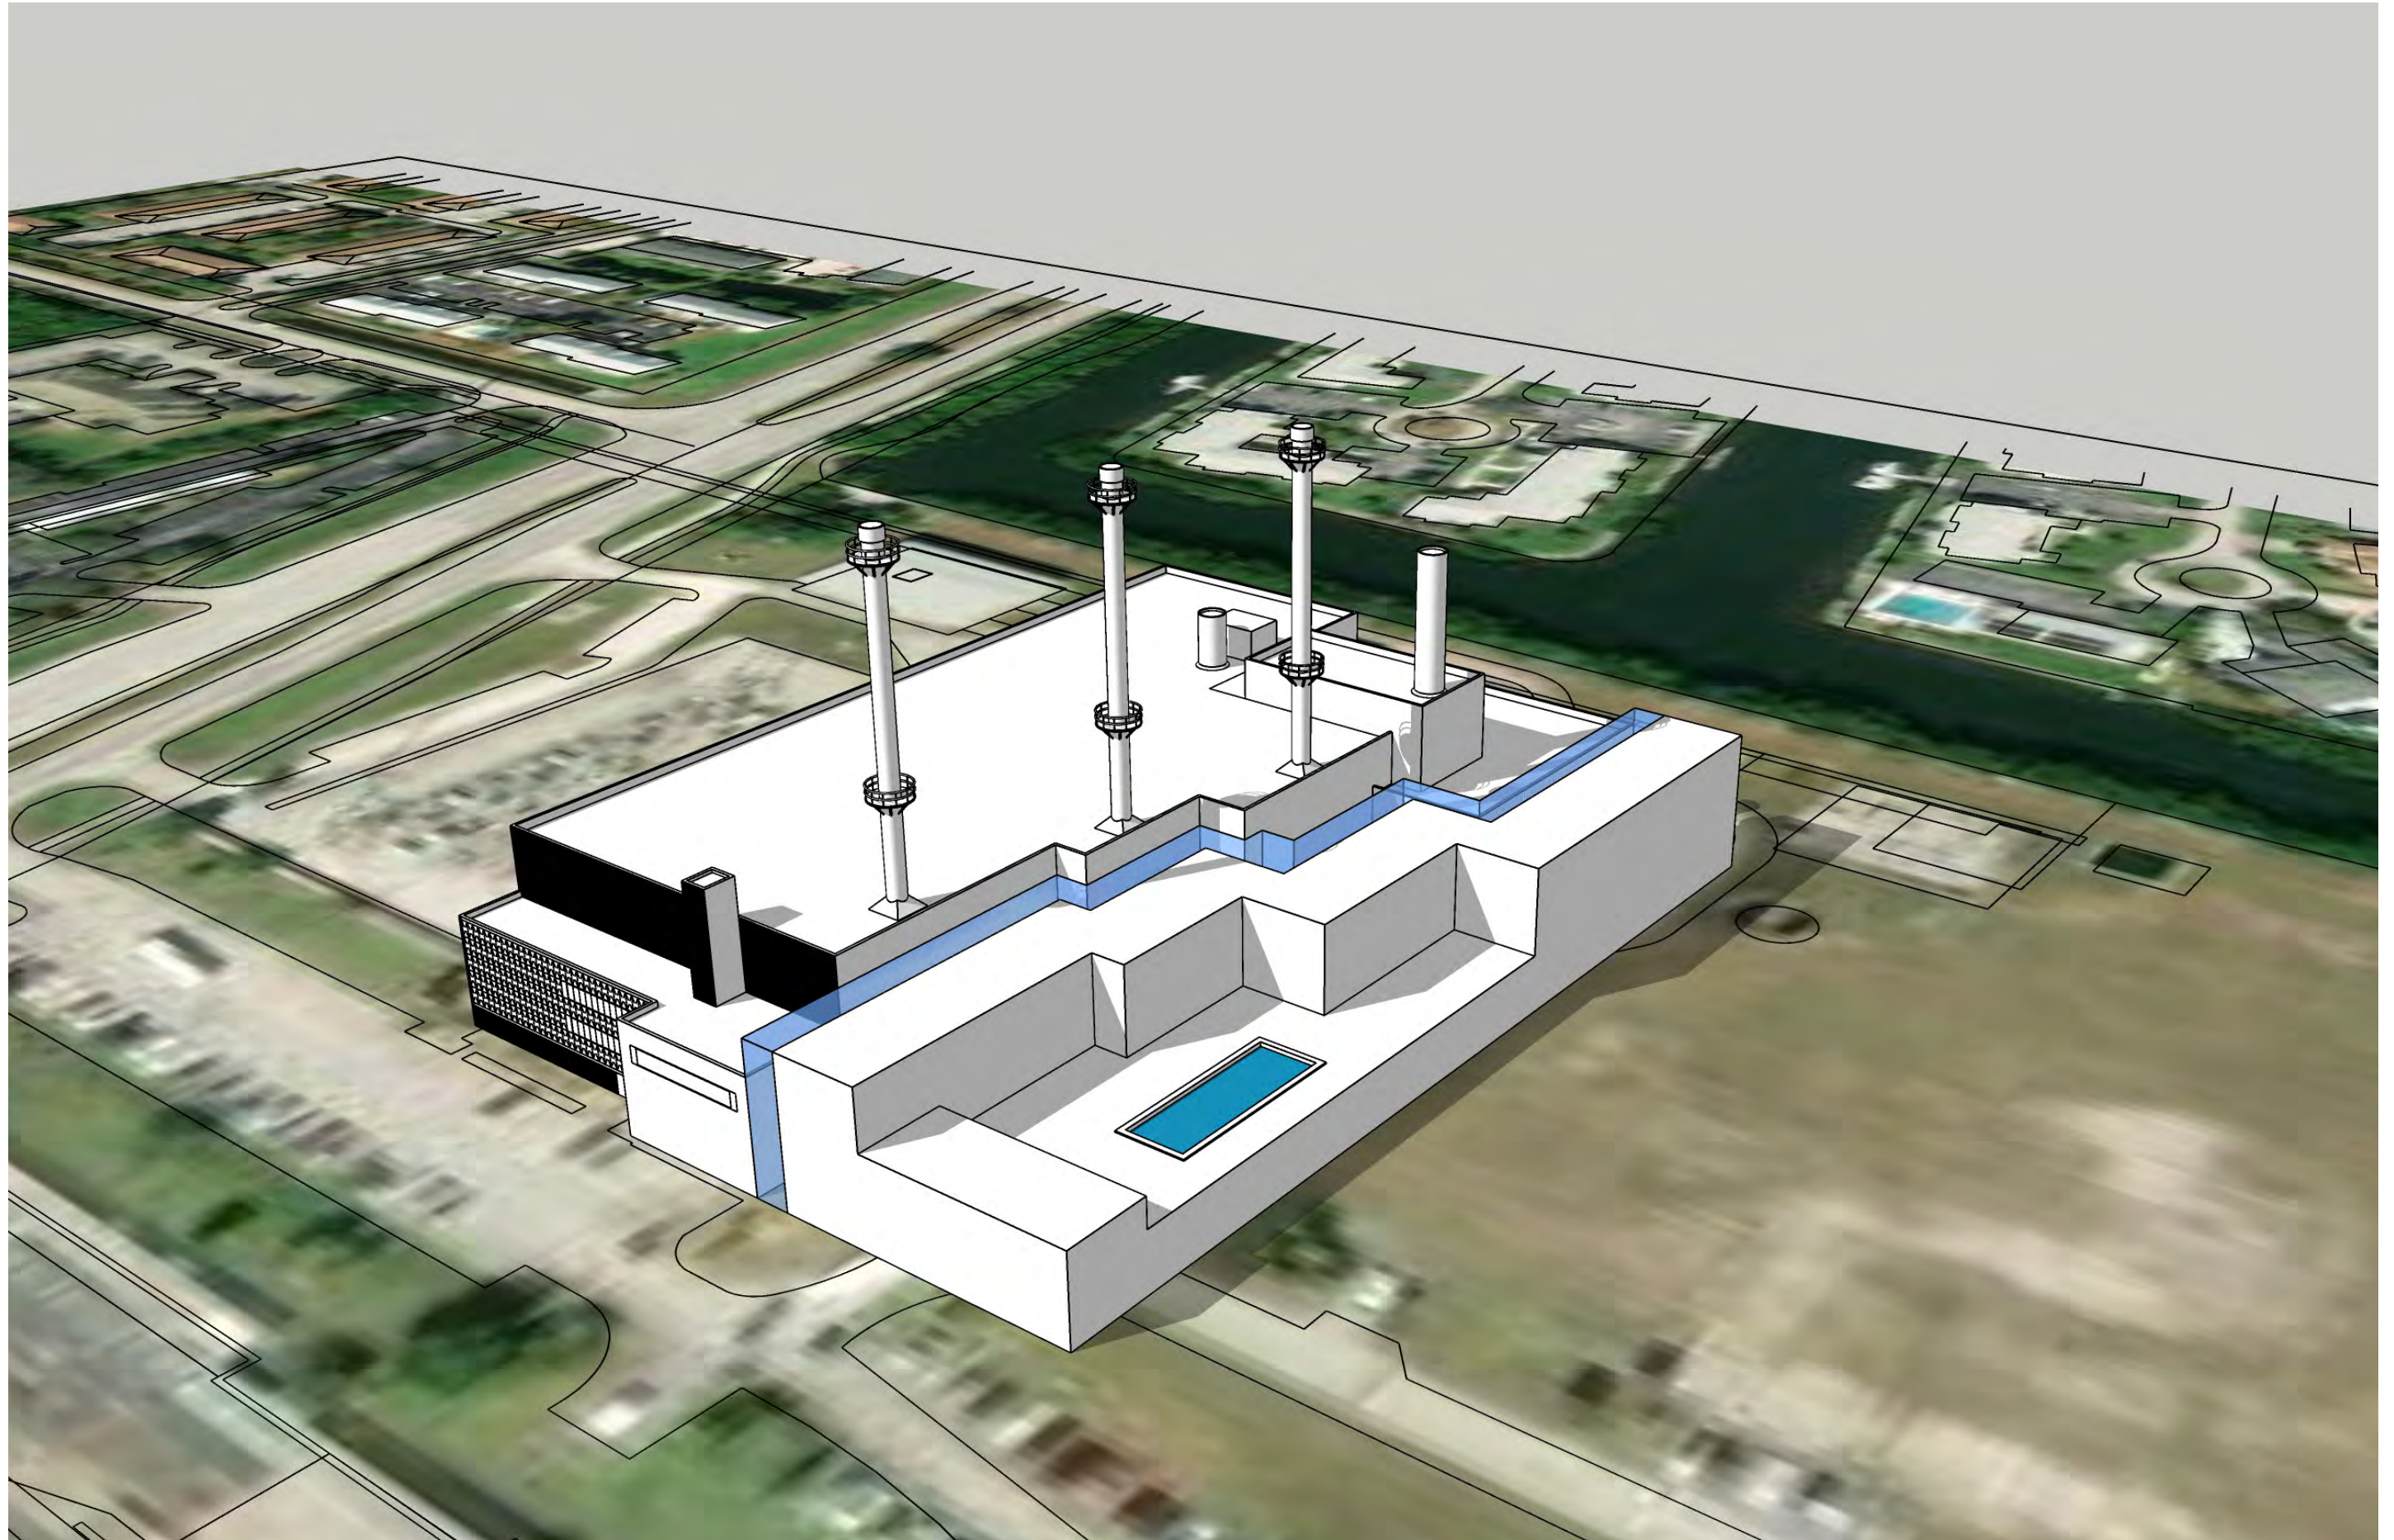

DPZ
CODESIGN

PREPARED FOR:
City of Vero Beach

PREPARED IN COLLABORATION WITH:
IWPR GROUP

Three Corners

*Visioning Vero Beach's
Southern Gateway*

Schematic Plan

Early Ideas

Early Ideas

AMERICAN ICON BREWERY- VERO BEACH, FL

Early Ideas

Early Ideas

Early Ideas

Early Ideas

Early Ideas

Early Ideas