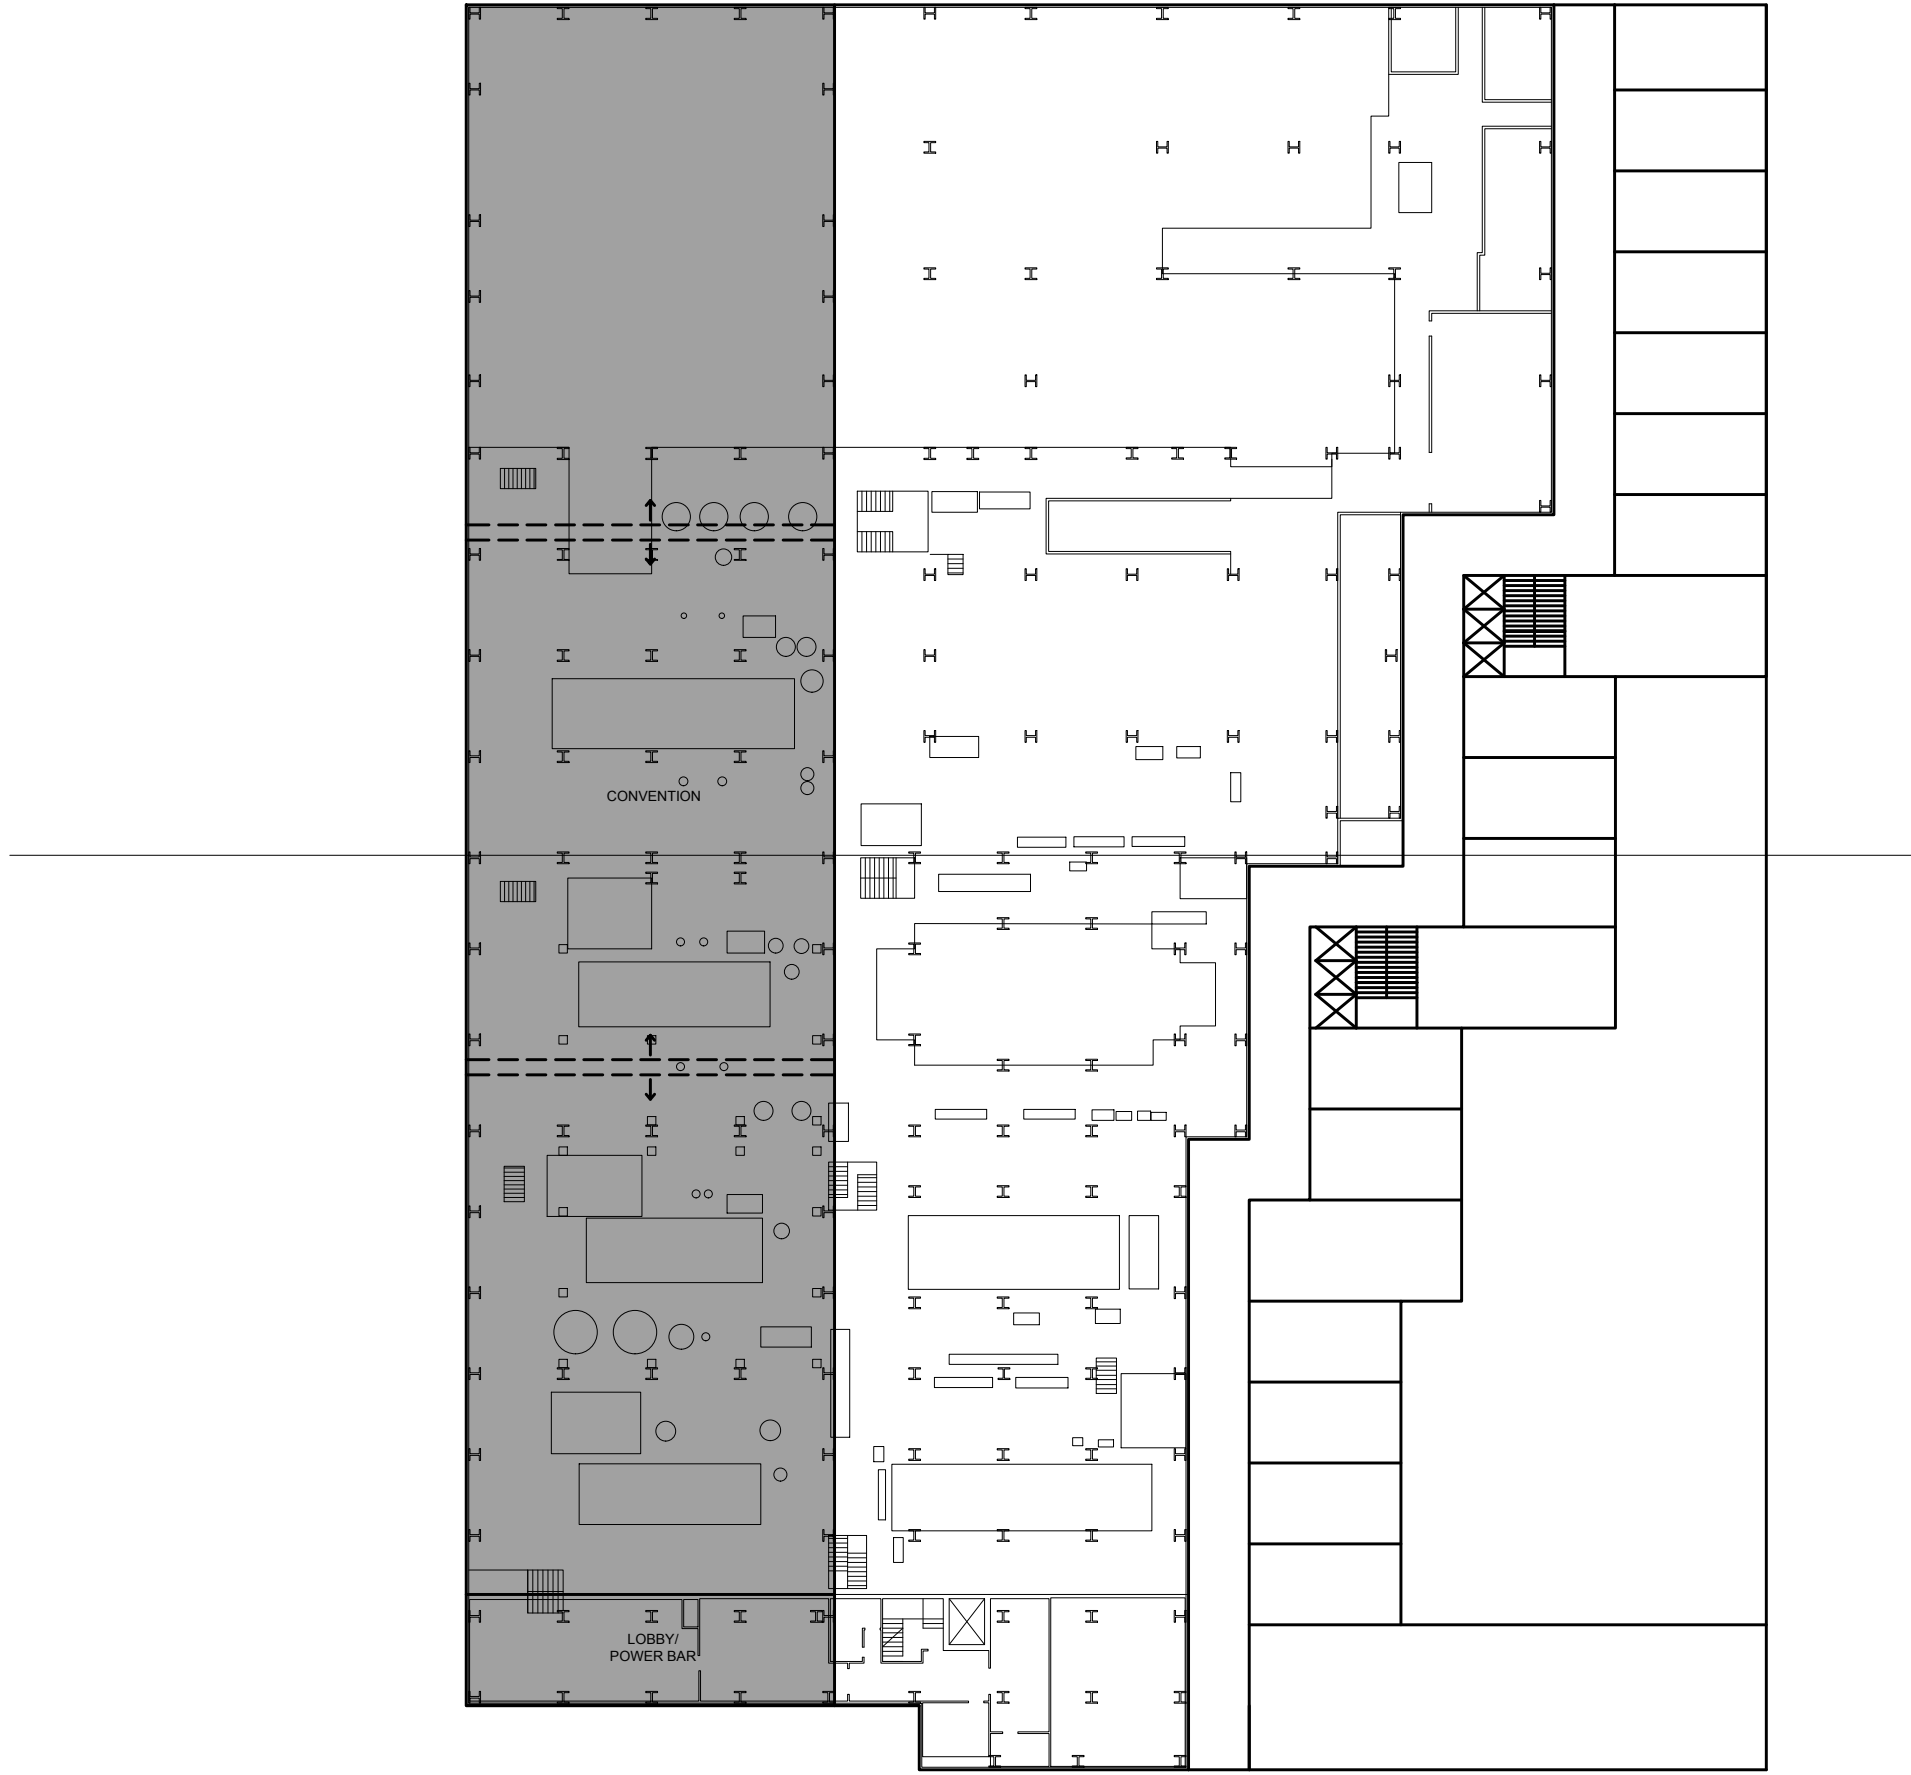

Early Ideas