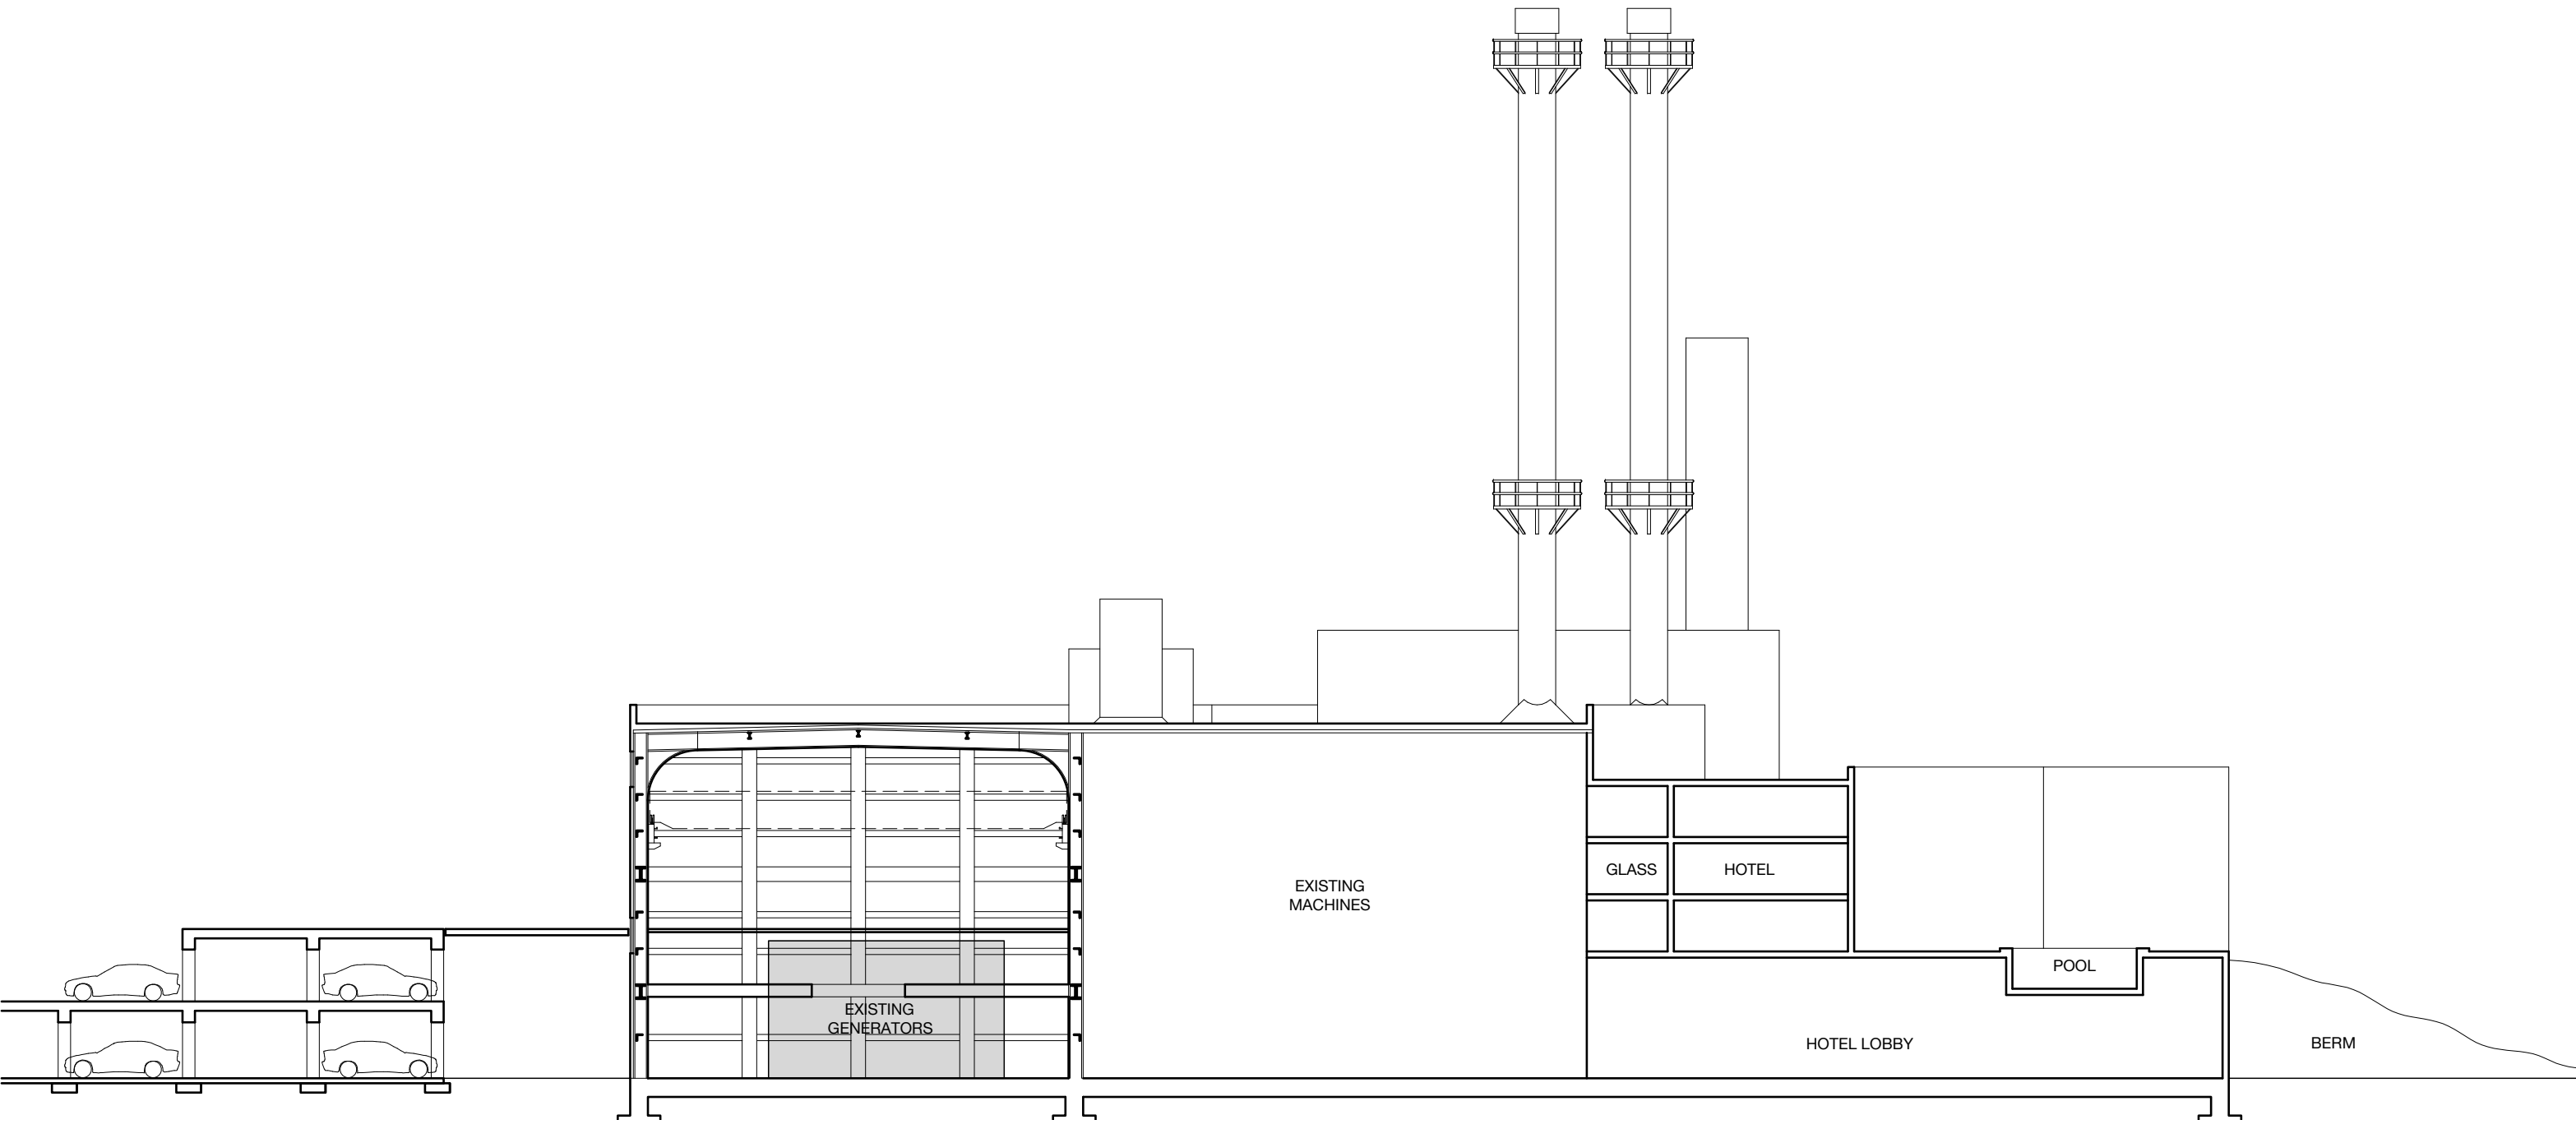

Early Ideas