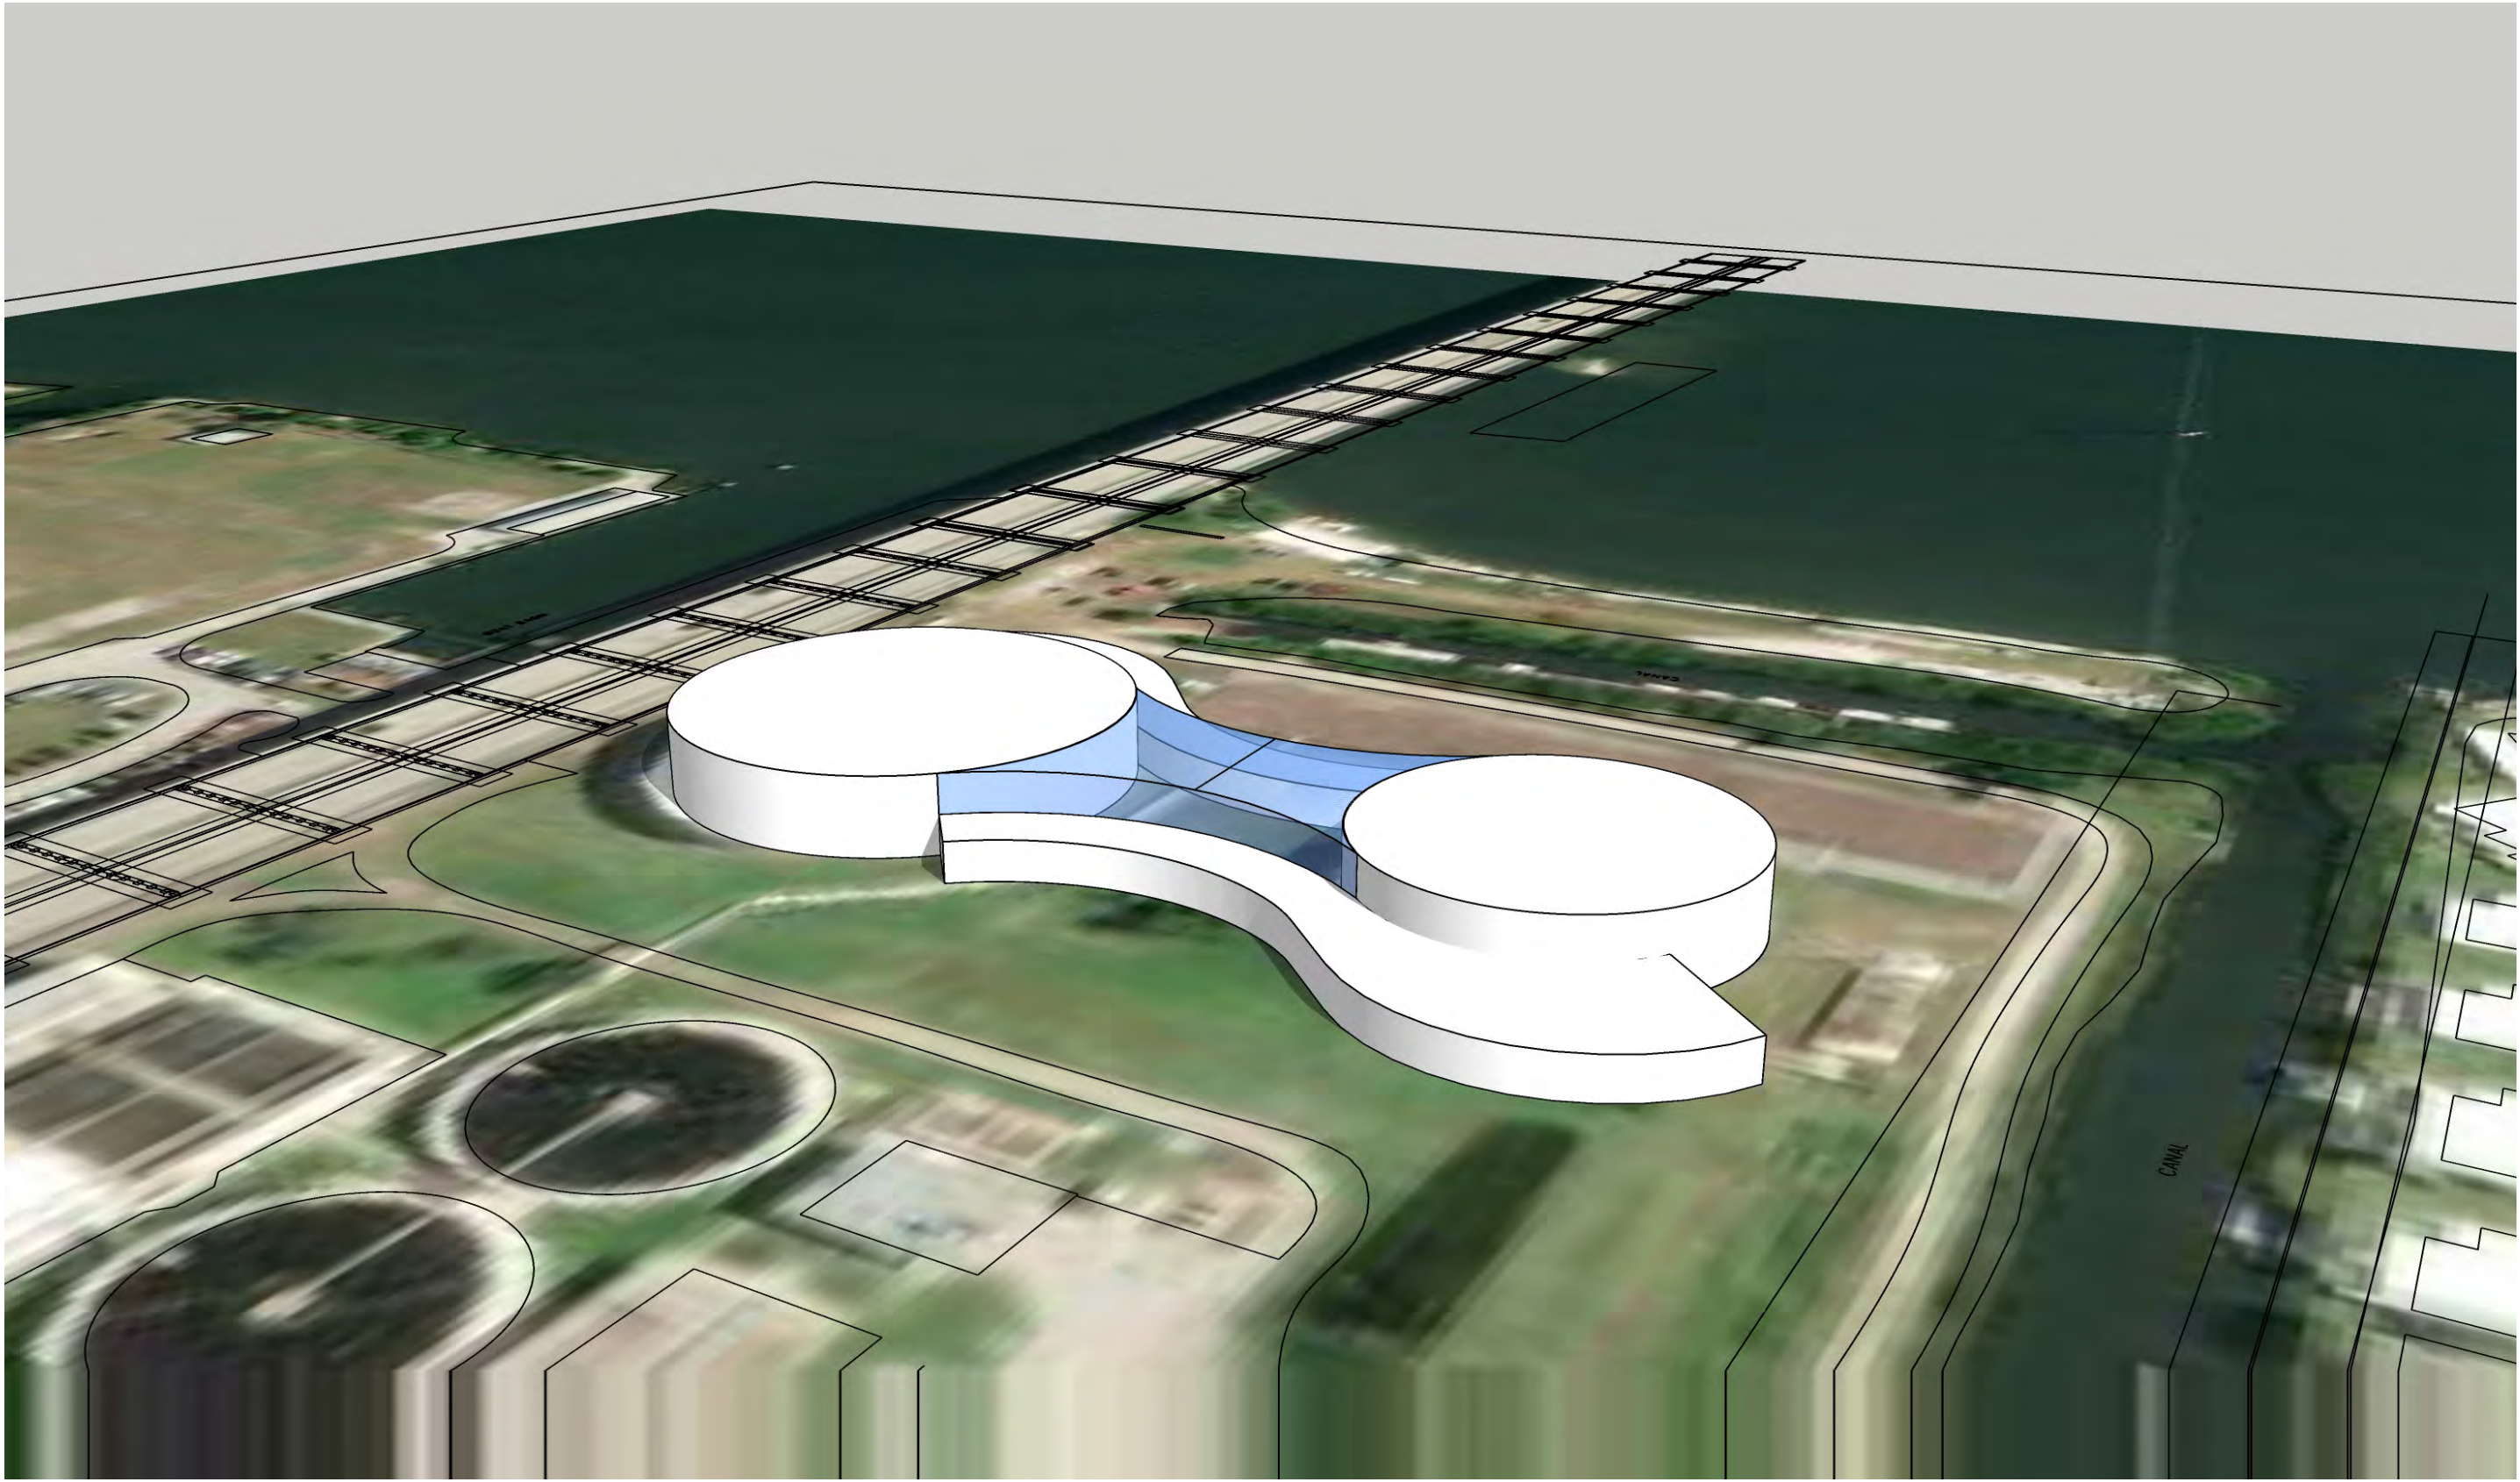

DPZ
CODESIGN

PREPARED FOR:
City of Vero Beach

PREPARED IN COLLABORATION WITH:
IWPR GROUP

Three Corners

*Visioning Vero Beach's
Southern Gateway*

Schematic Plan

Early Ideas

Early Ideas

AMERICAN ICON BREWERY- VERO BEACH, FL

Early Ideas

Early Ideas

Early Ideas

Early Ideas

Early Ideas

Early Ideas