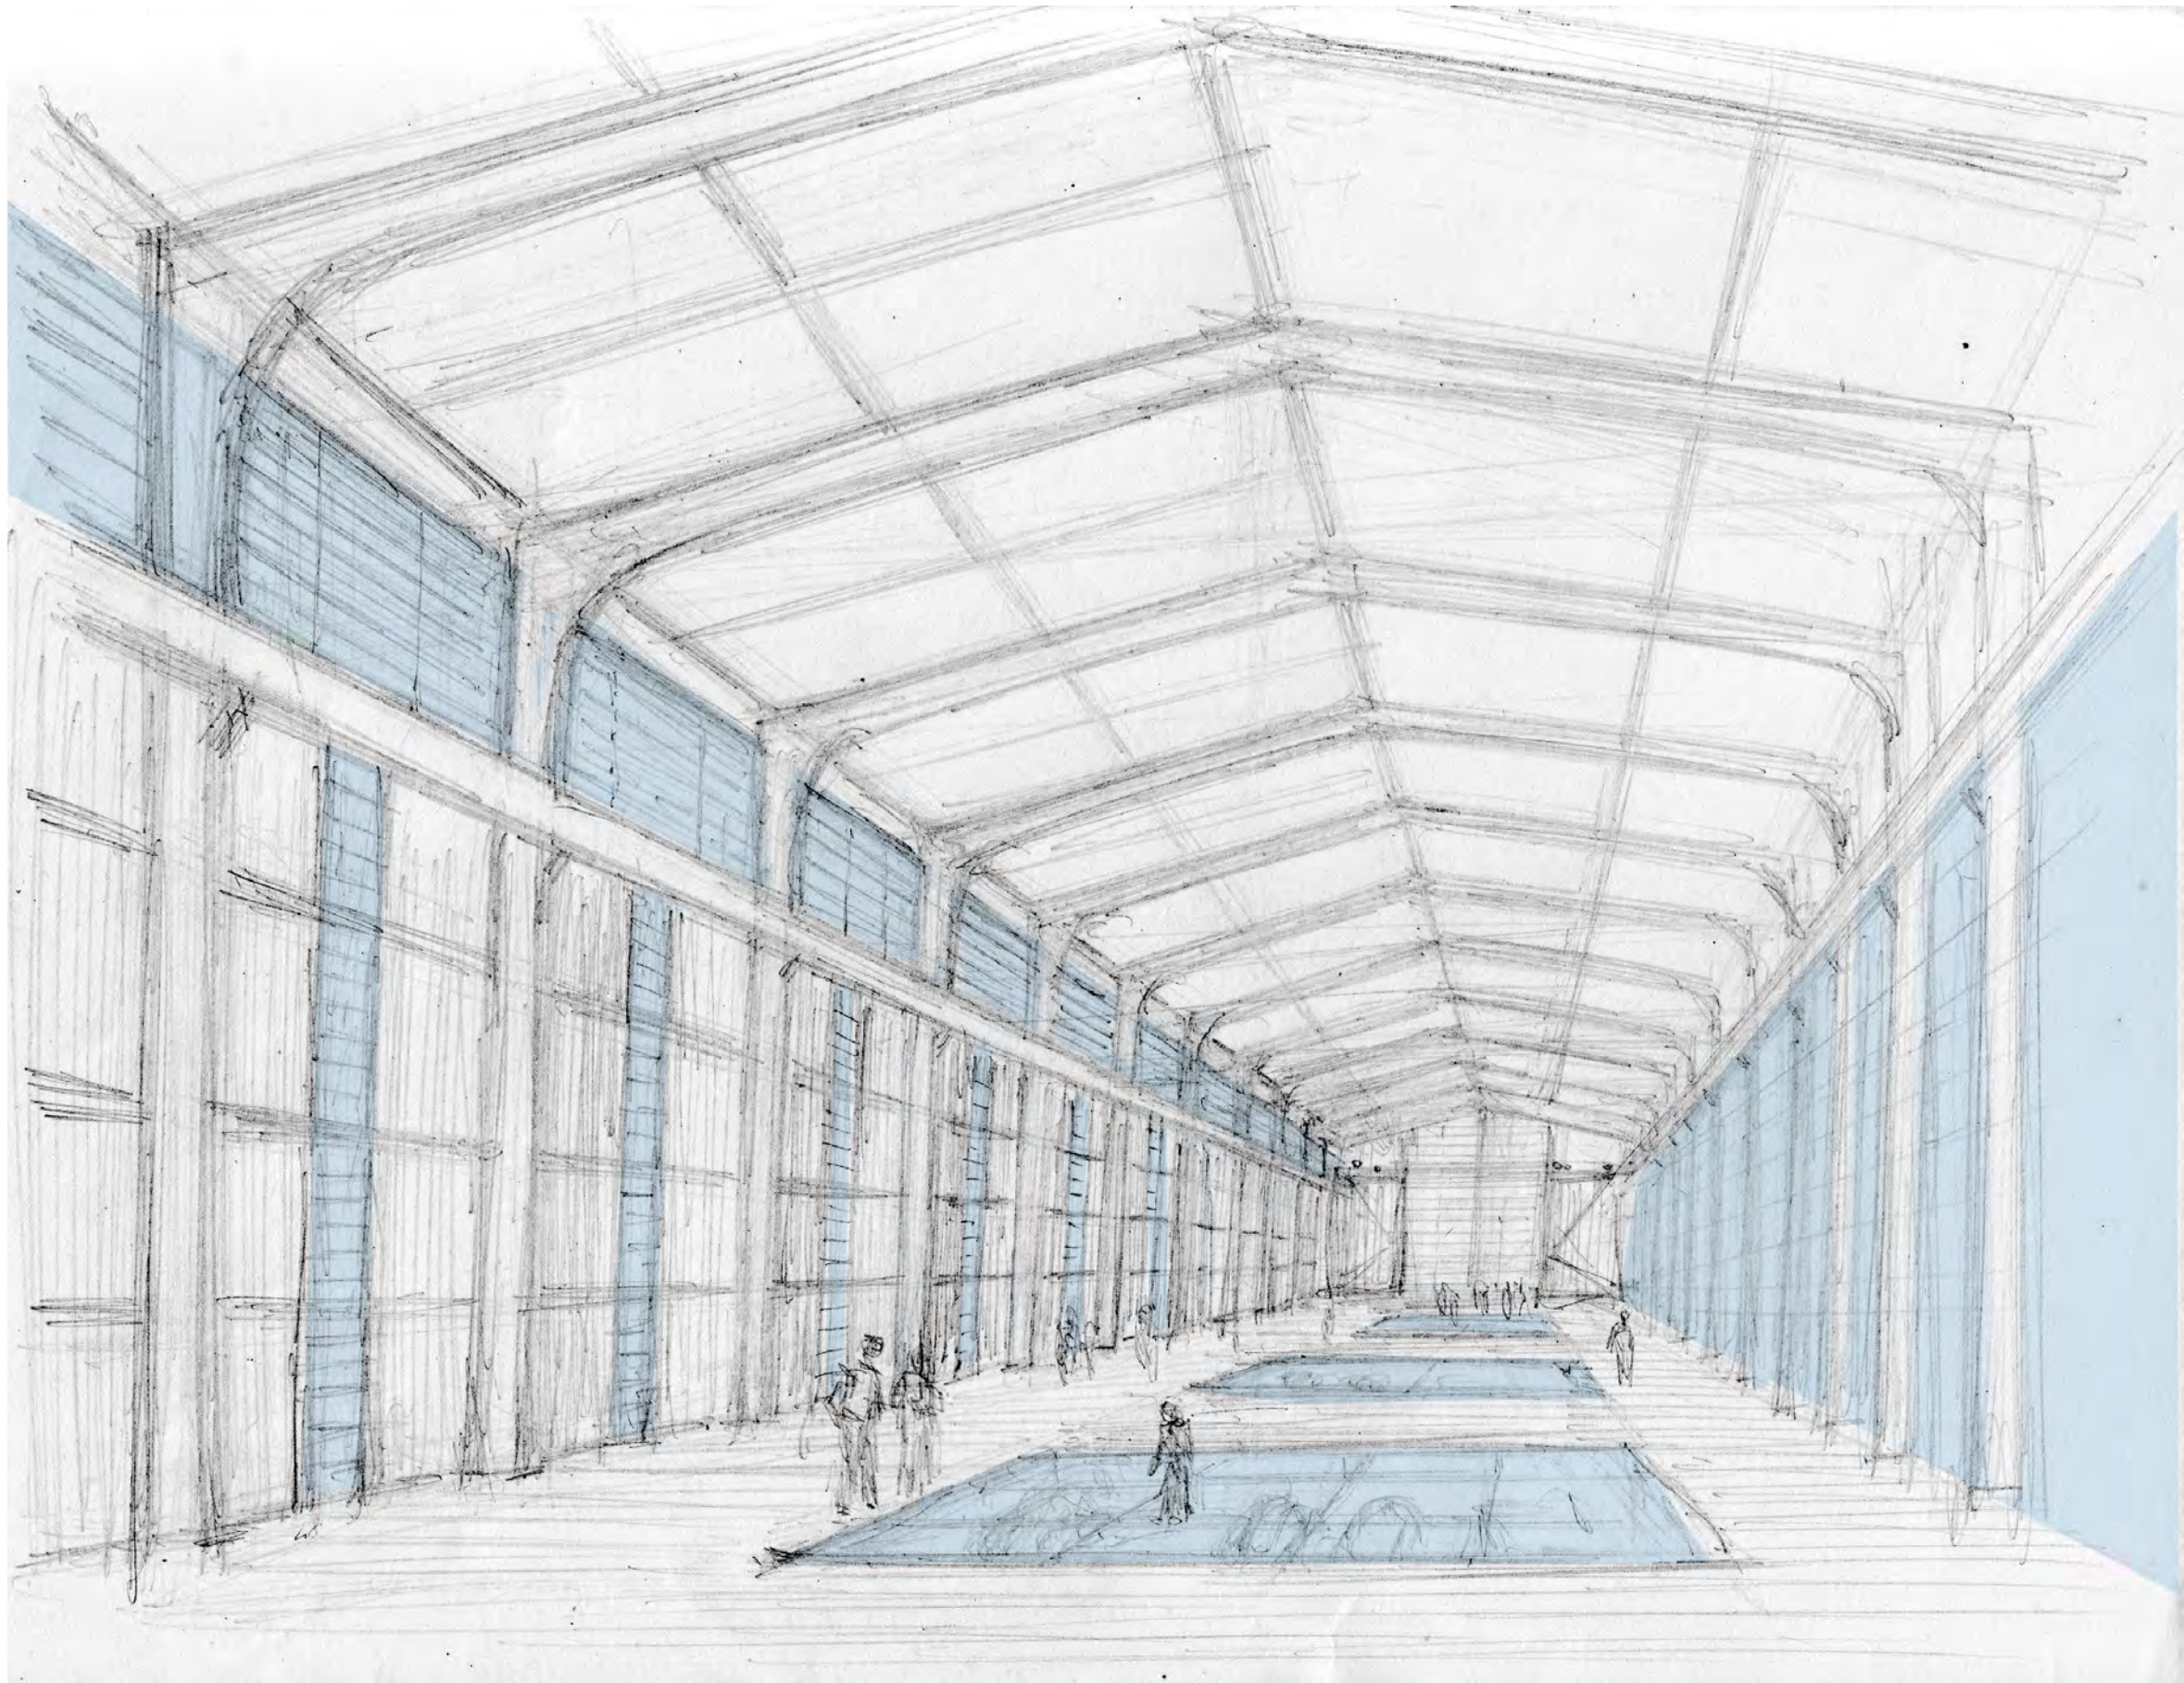

DPZ
CODESIGN

PREPARED FOR:
City of Vero Beach

PREPARED IN COLLABORATION WITH:
IWPR GROUP

Three Corners

*Visioning Vero Beach's
Southern Gateway*

Schematic Plan

Early Ideas

Early Ideas

Early Ideas

Early Ideas

Early Ideas

Early Ideas

Early Ideas

CHELSEA MARKET- NEW YORK, NY

DOMINO PARK- BROOKLYN, NY

TATE MODERN ART GALLERY, LONDON, UK

AMERICAN ICON BREWERY- VERO BEACH, FL

Early Ideas

Early Ideas

Early Ideas

Early Ideas

Early Ideas

Early Ideas