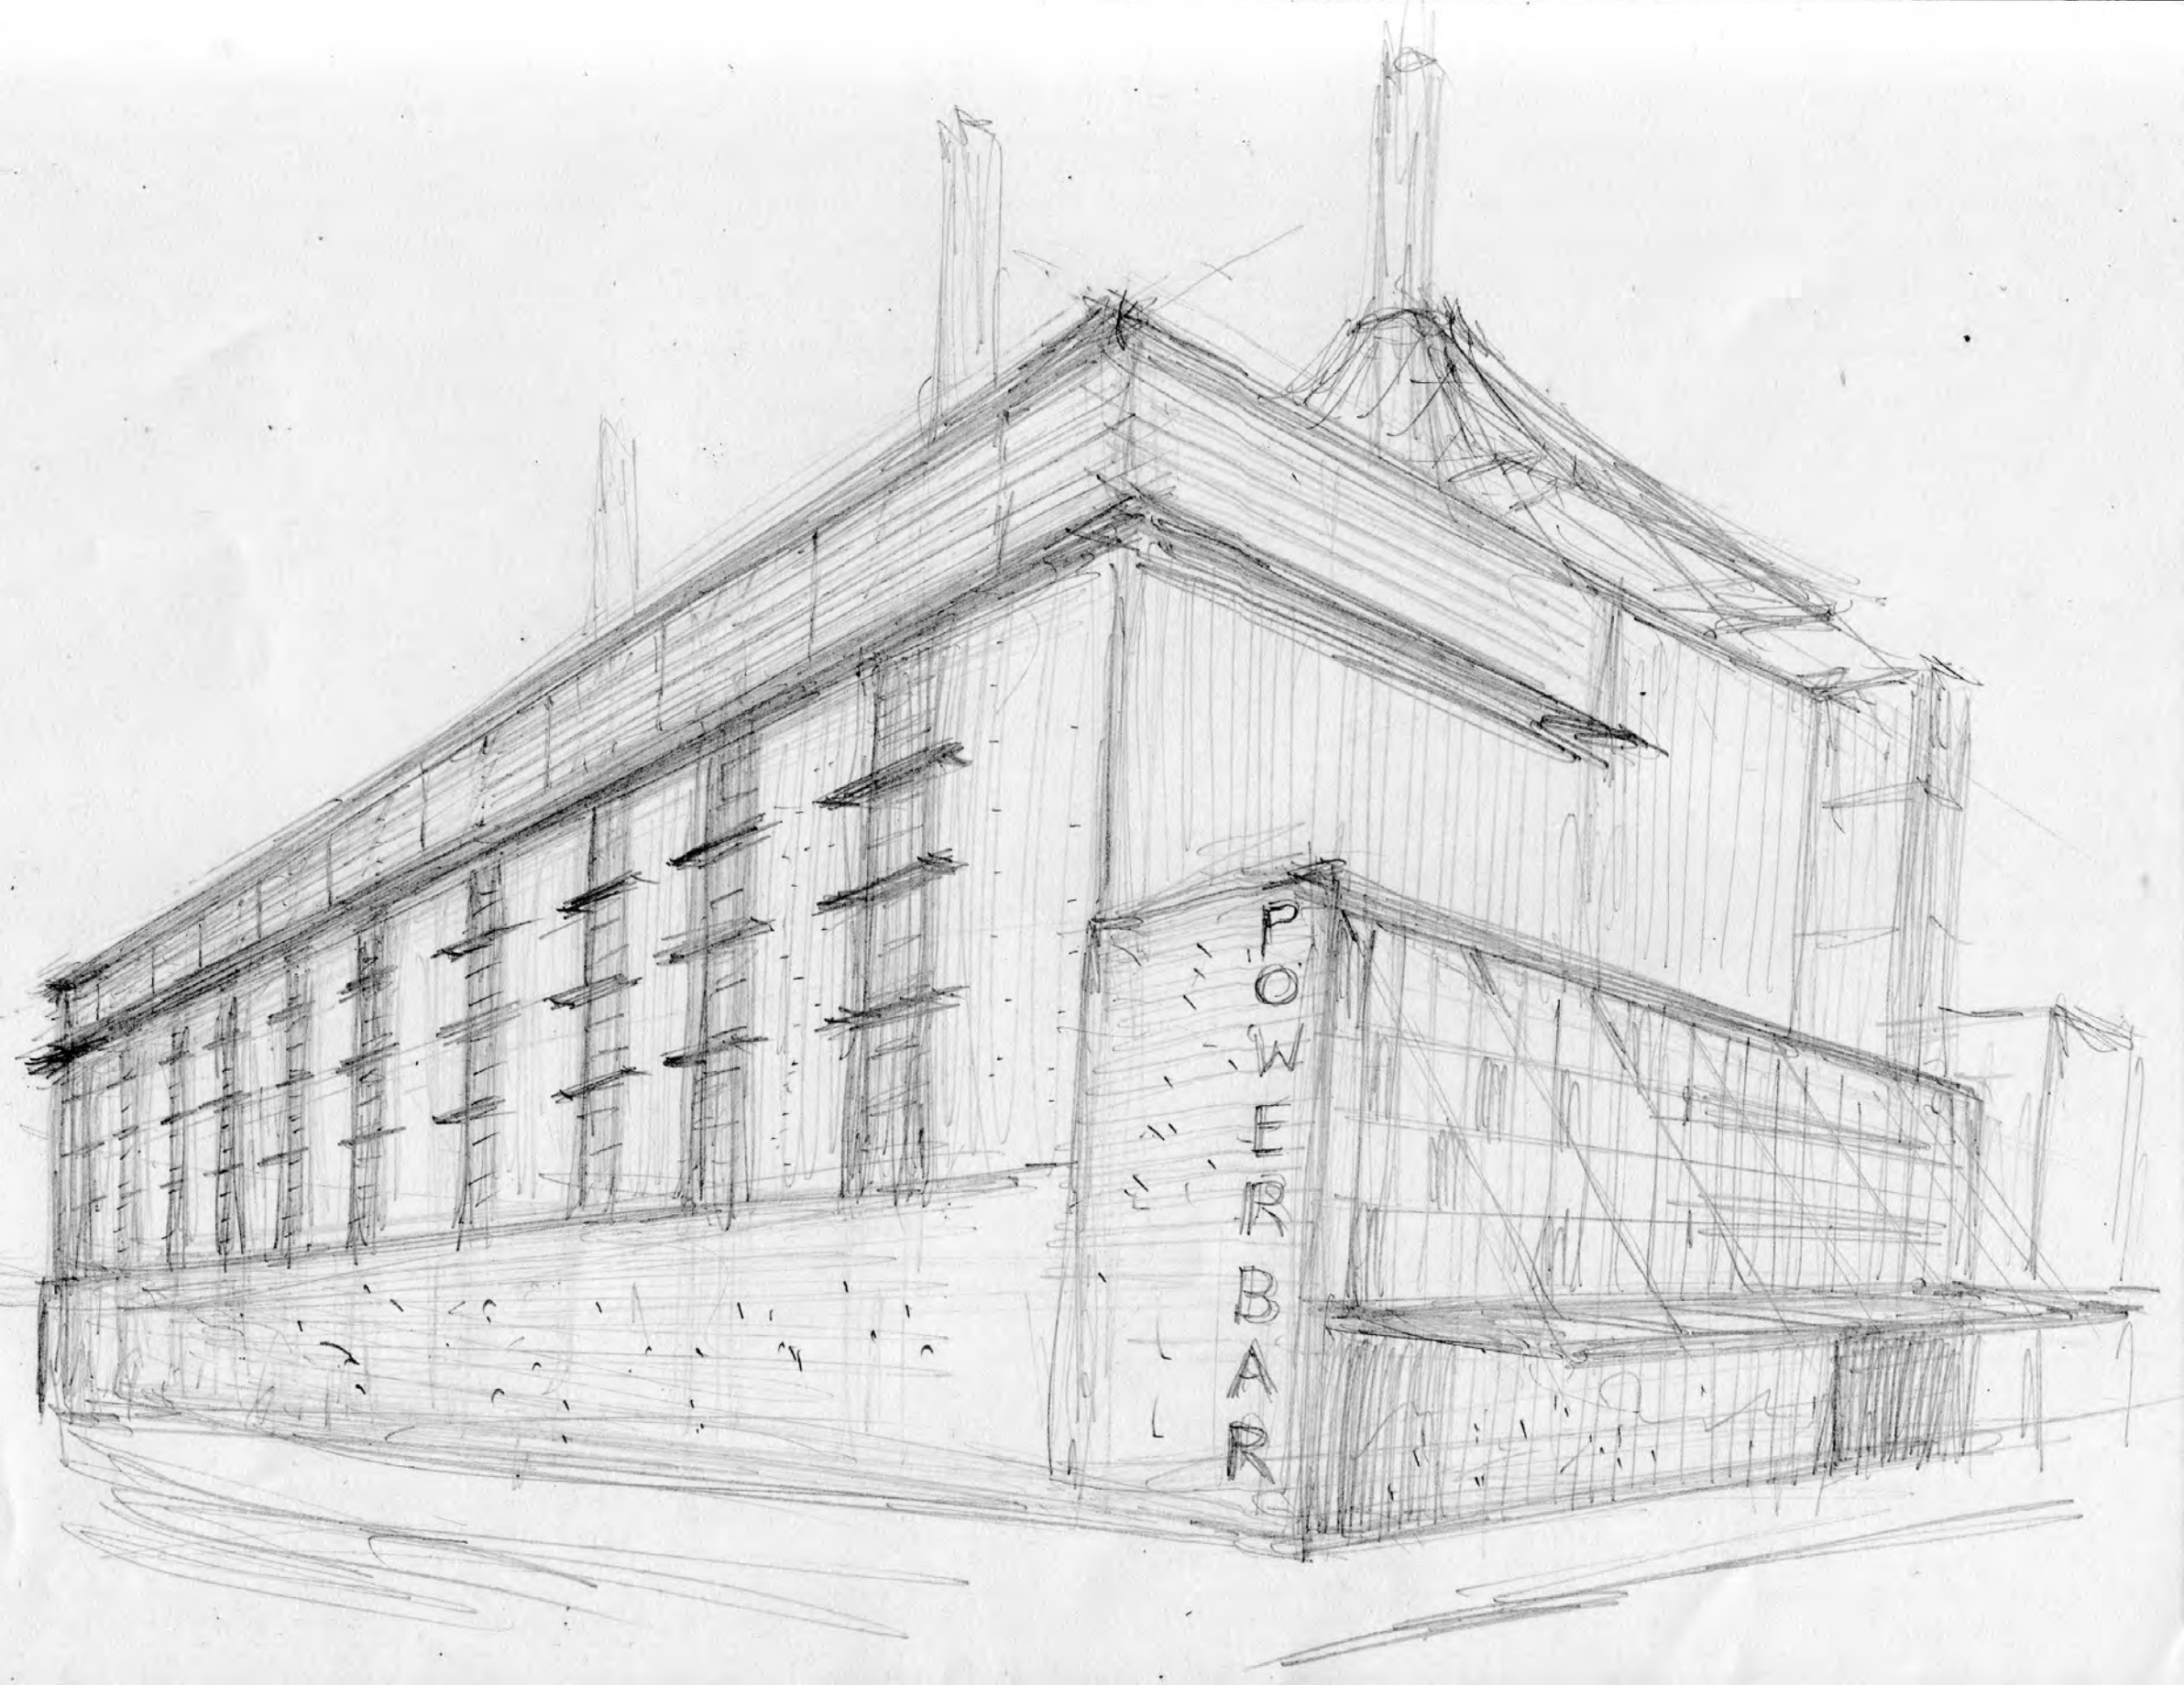

DPZ
CODESIGN

PREPARED FOR:
City of Vero Beach

PREPARED IN COLLABORATION WITH:
IWPR GROUP

Three Corners

*Visioning Vero Beach's
Southern Gateway*

Schematic Plan

Early Ideas

Early Ideas

Early Ideas

Early Ideas

Early Ideas

Early Ideas

Early Ideas

CHELSEA MARKET- NEW YORK, NY

DOMINO PARK- BROOKLYN, NY

TATE MODERN ART GALLERY, LONDON, UK

AMERICAN ICON BREWERY- VERO BEACH, FL

Early Ideas

Early Ideas

Early Ideas

Early Ideas

Early Ideas

Early Ideas