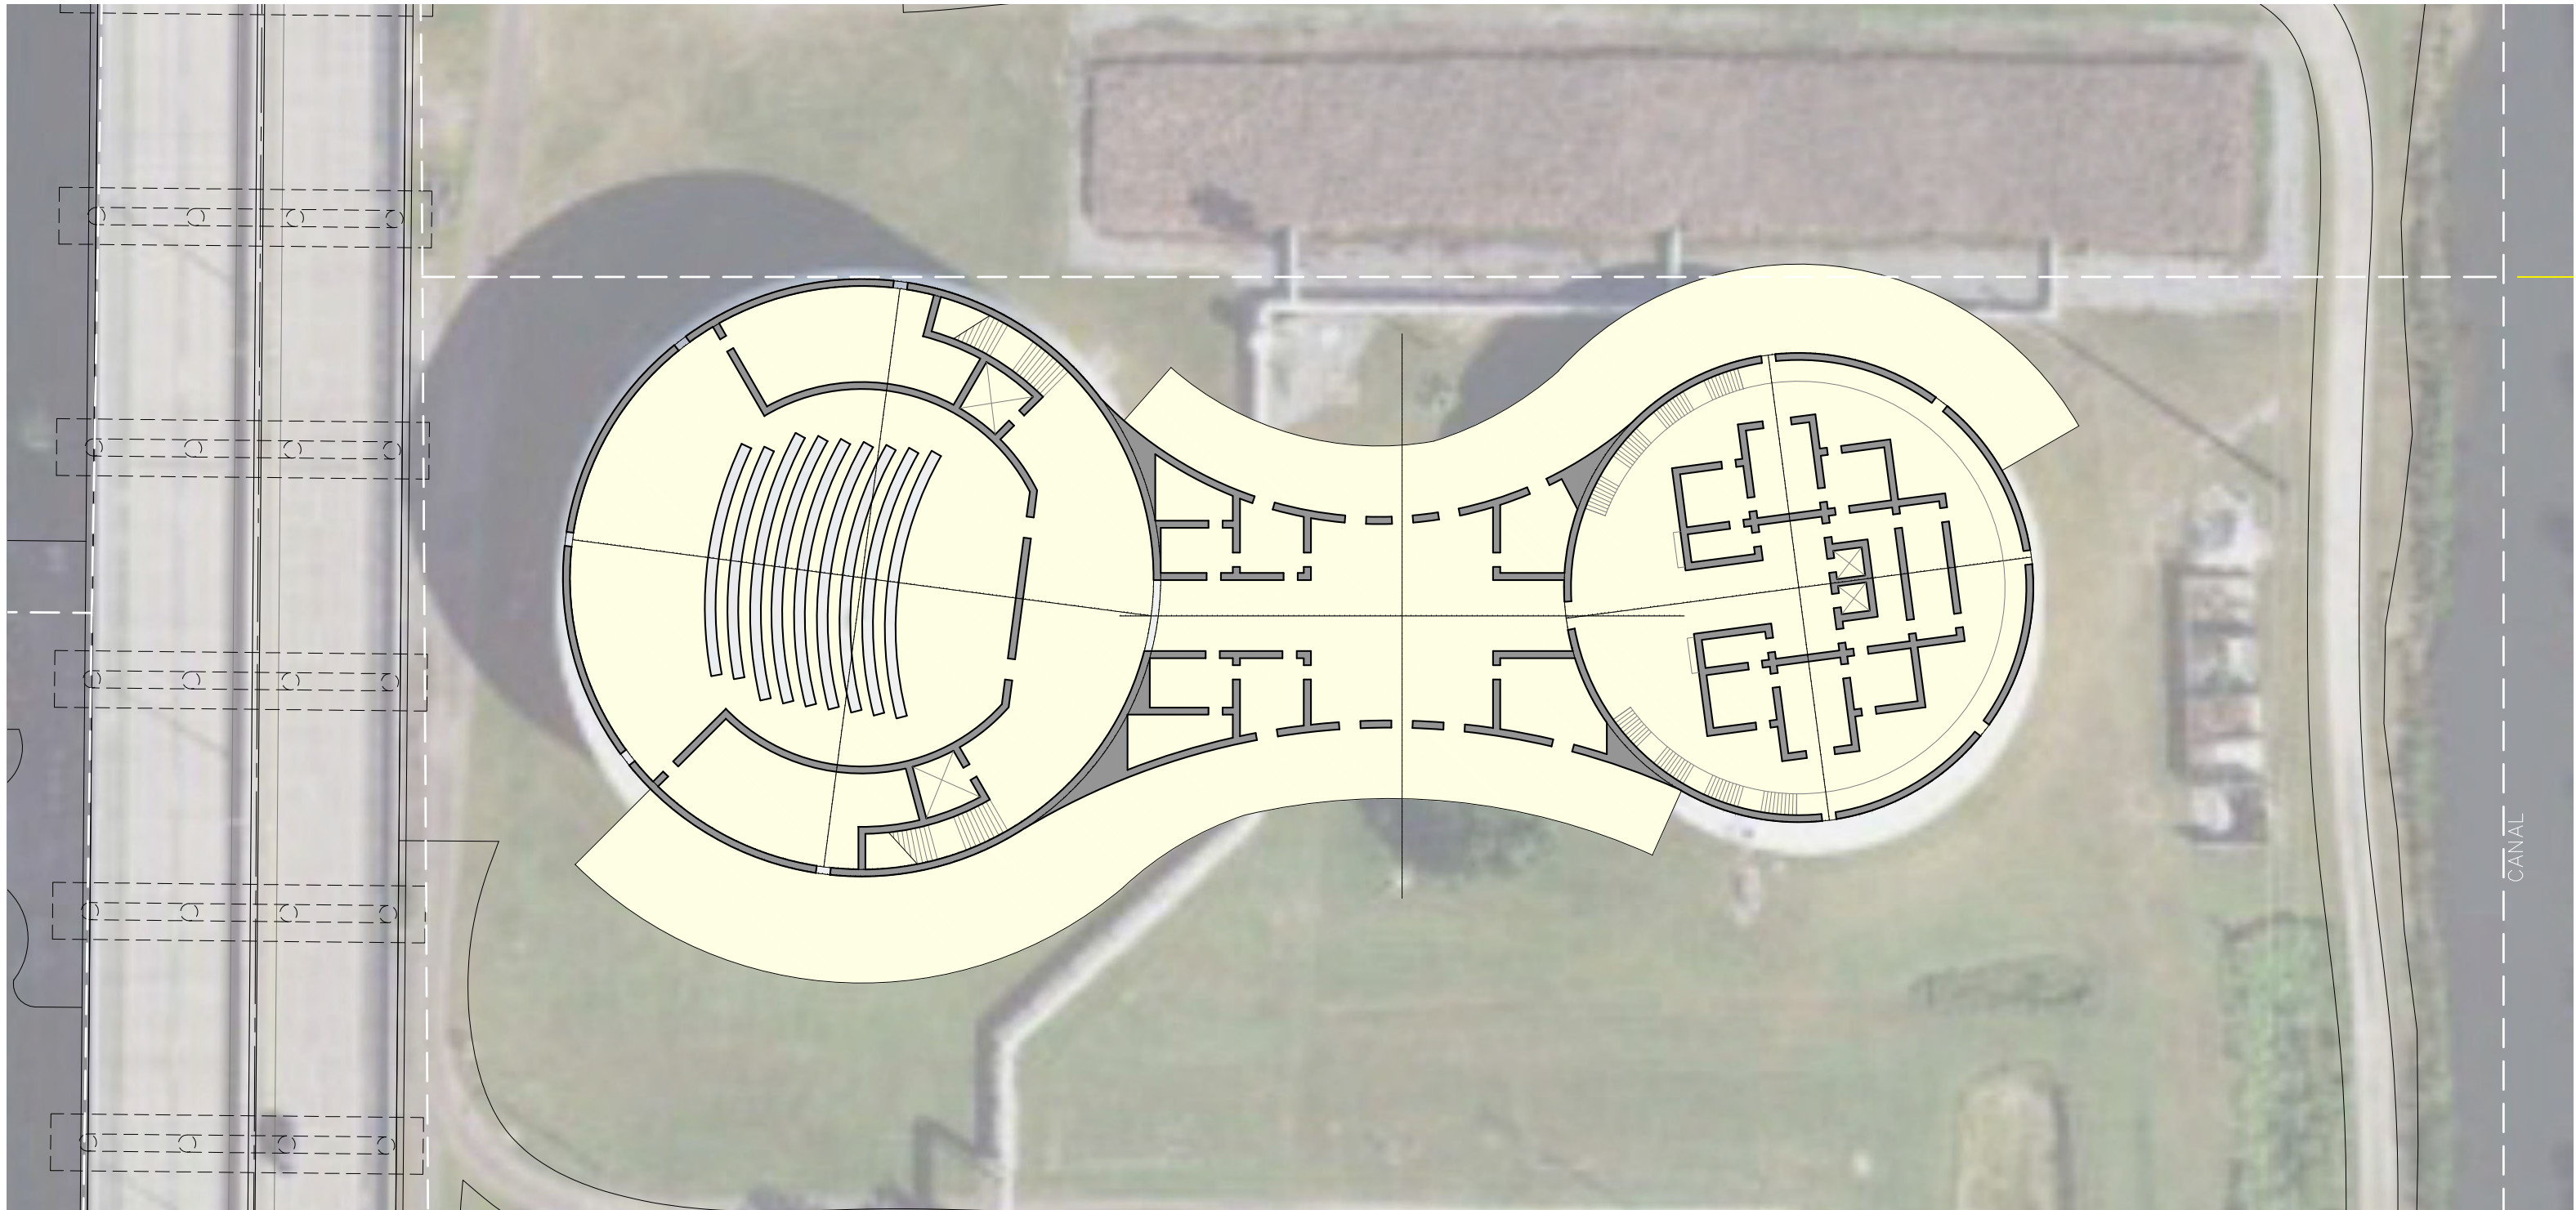

DPZ
CODESIGN

PREPARED FOR:
City of Vero Beach

PREPARED IN COLLABORATION WITH:
IWPR GROUP

Three Corners

*Visioning Vero Beach's
Southern Gateway*

Schematic Plan

Early Ideas

Early Ideas

AMERICAN ICON BREWERY- VERO BEACH, FL

Early Ideas

Early Ideas

Early Ideas

Early Ideas

Early Ideas

Early Ideas