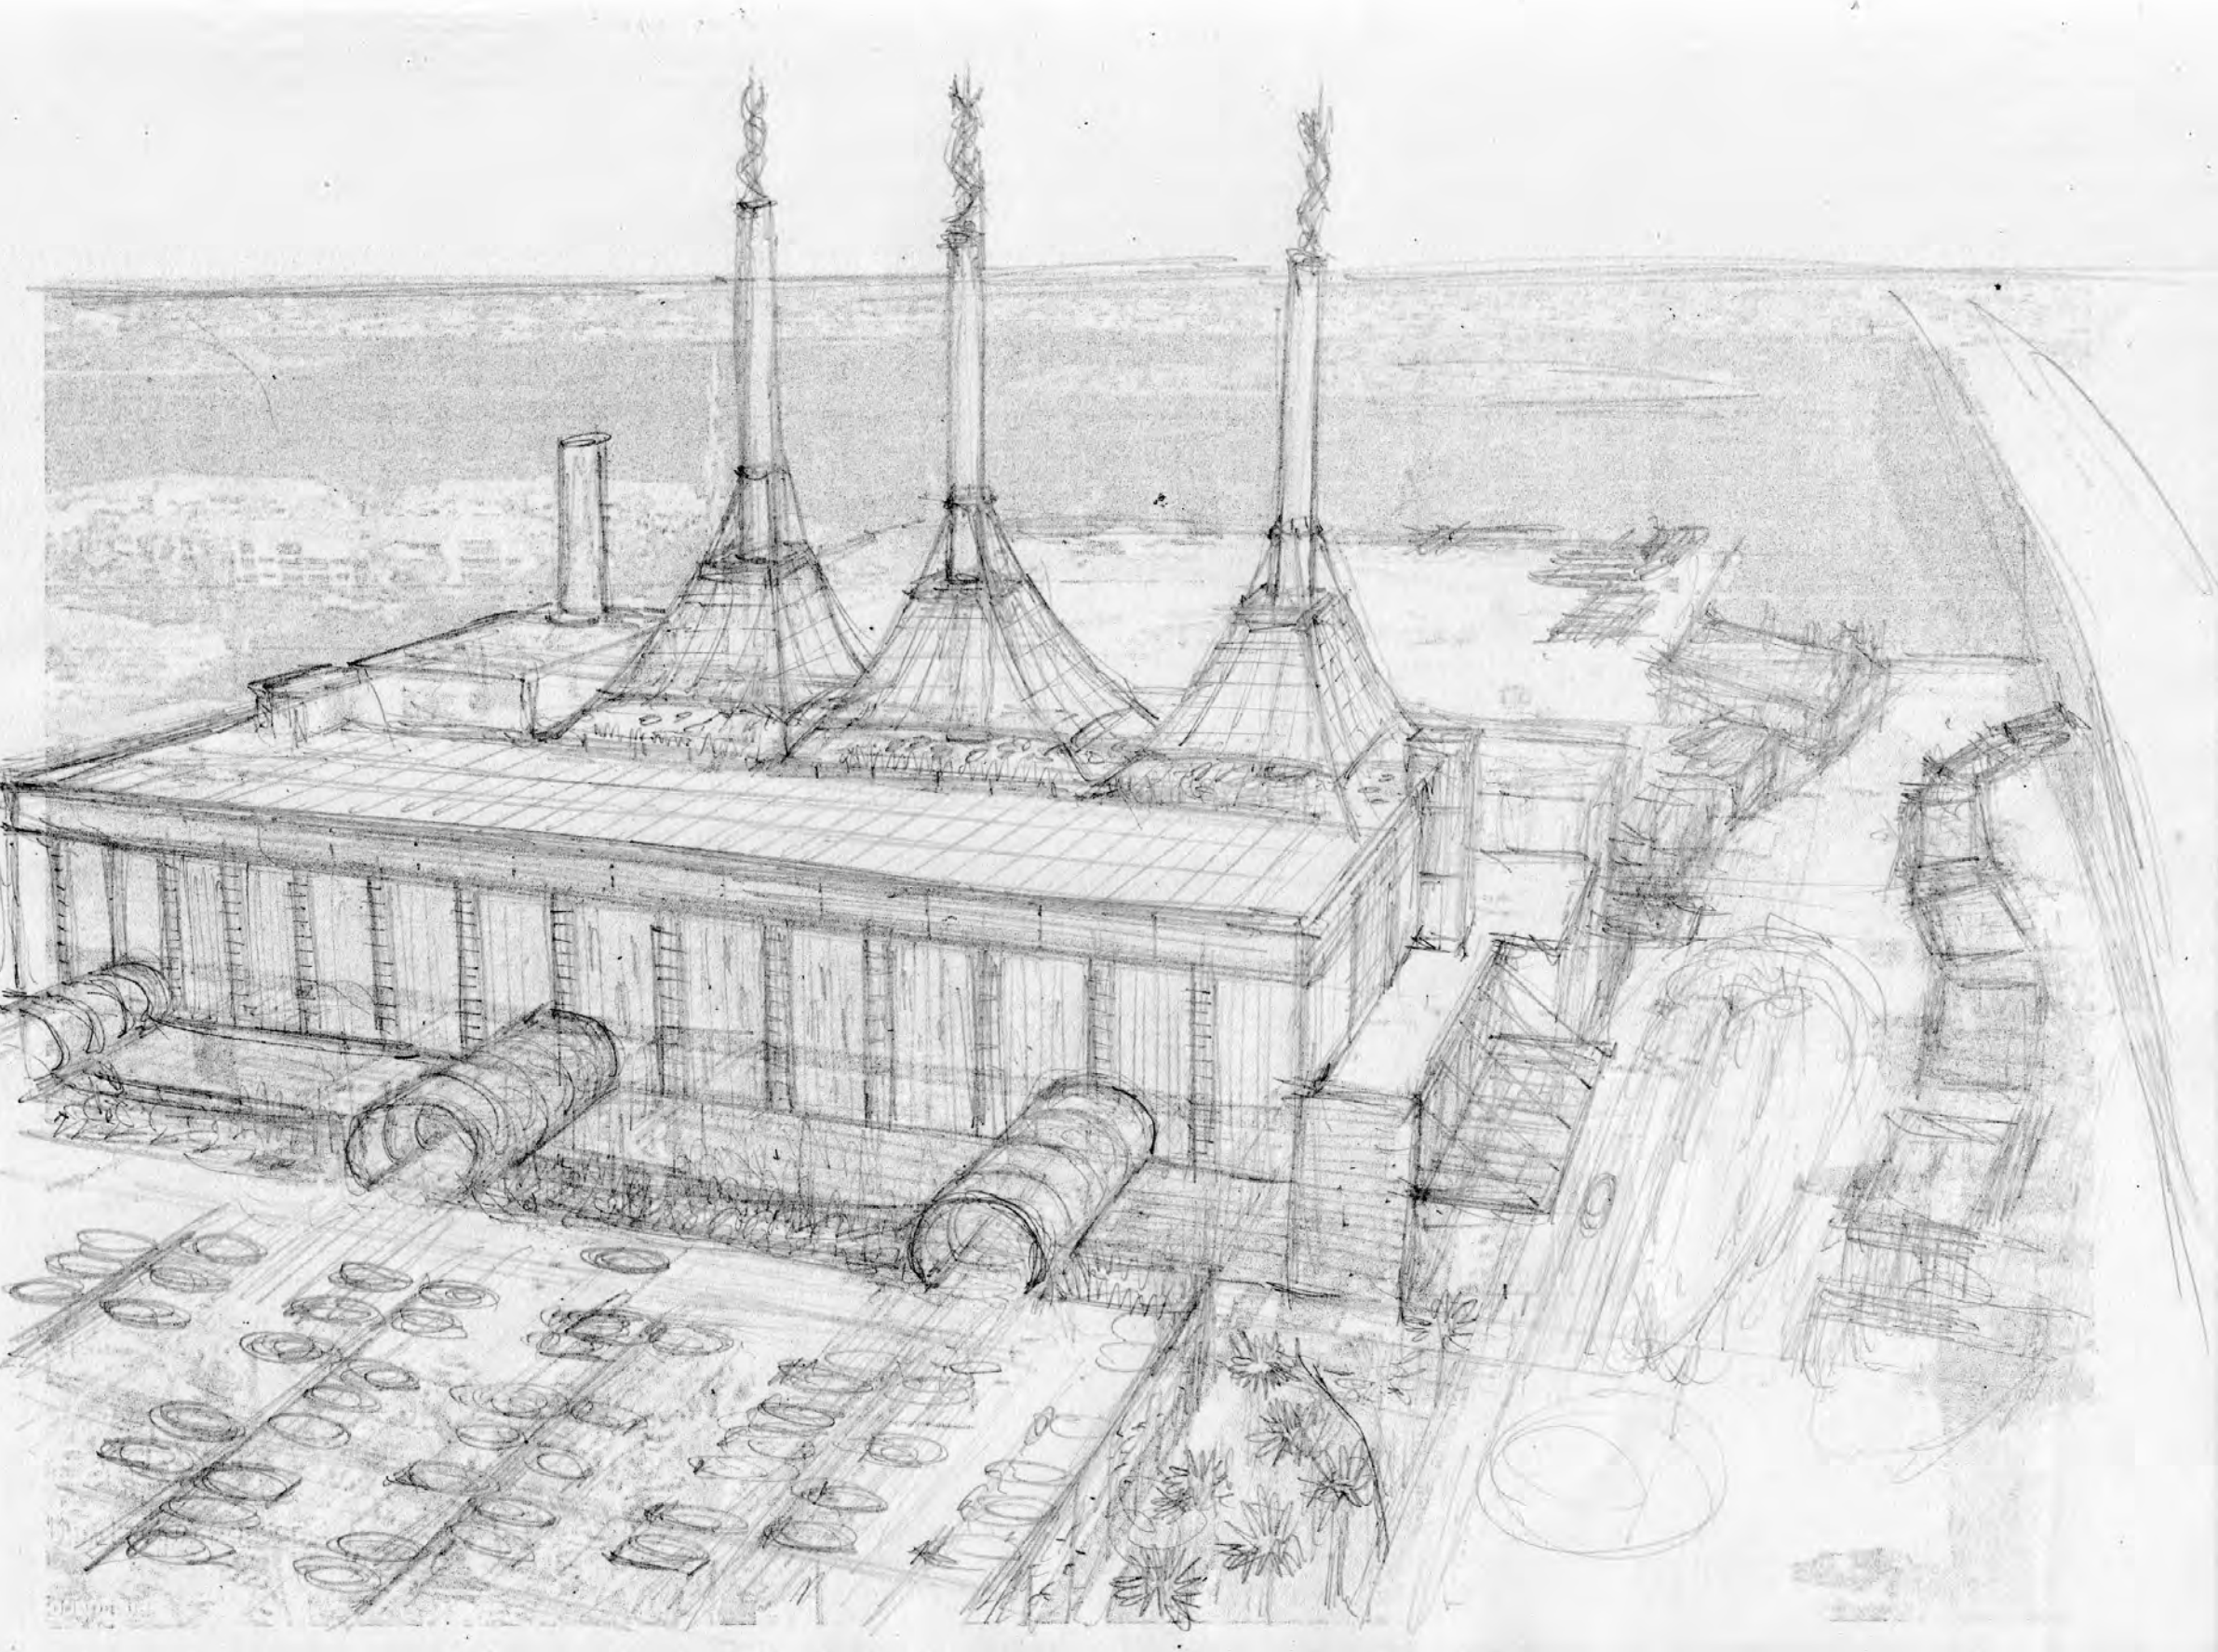

DPZ
CODESIGN

PREPARED FOR:
City of Vero Beach

PREPARED IN COLLABORATION WITH:
IWPR GROUP

Three Corners

*Visioning Vero Beach's
Southern Gateway*

Schematic Plan

Early Ideas

Early Ideas

Early Ideas

Early Ideas

Early Ideas

Early Ideas

Early Ideas

CHELSEA MARKET- NEW YORK, NY

DOMINO PARK- BROOKLYN, NY

TATE MODERN ART GALLERY, LONDON, UK

AMERICAN ICON BREWERY- VERO BEACH, FL

Early Ideas

Early Ideas

Early Ideas

Early Ideas

Early Ideas

Early Ideas