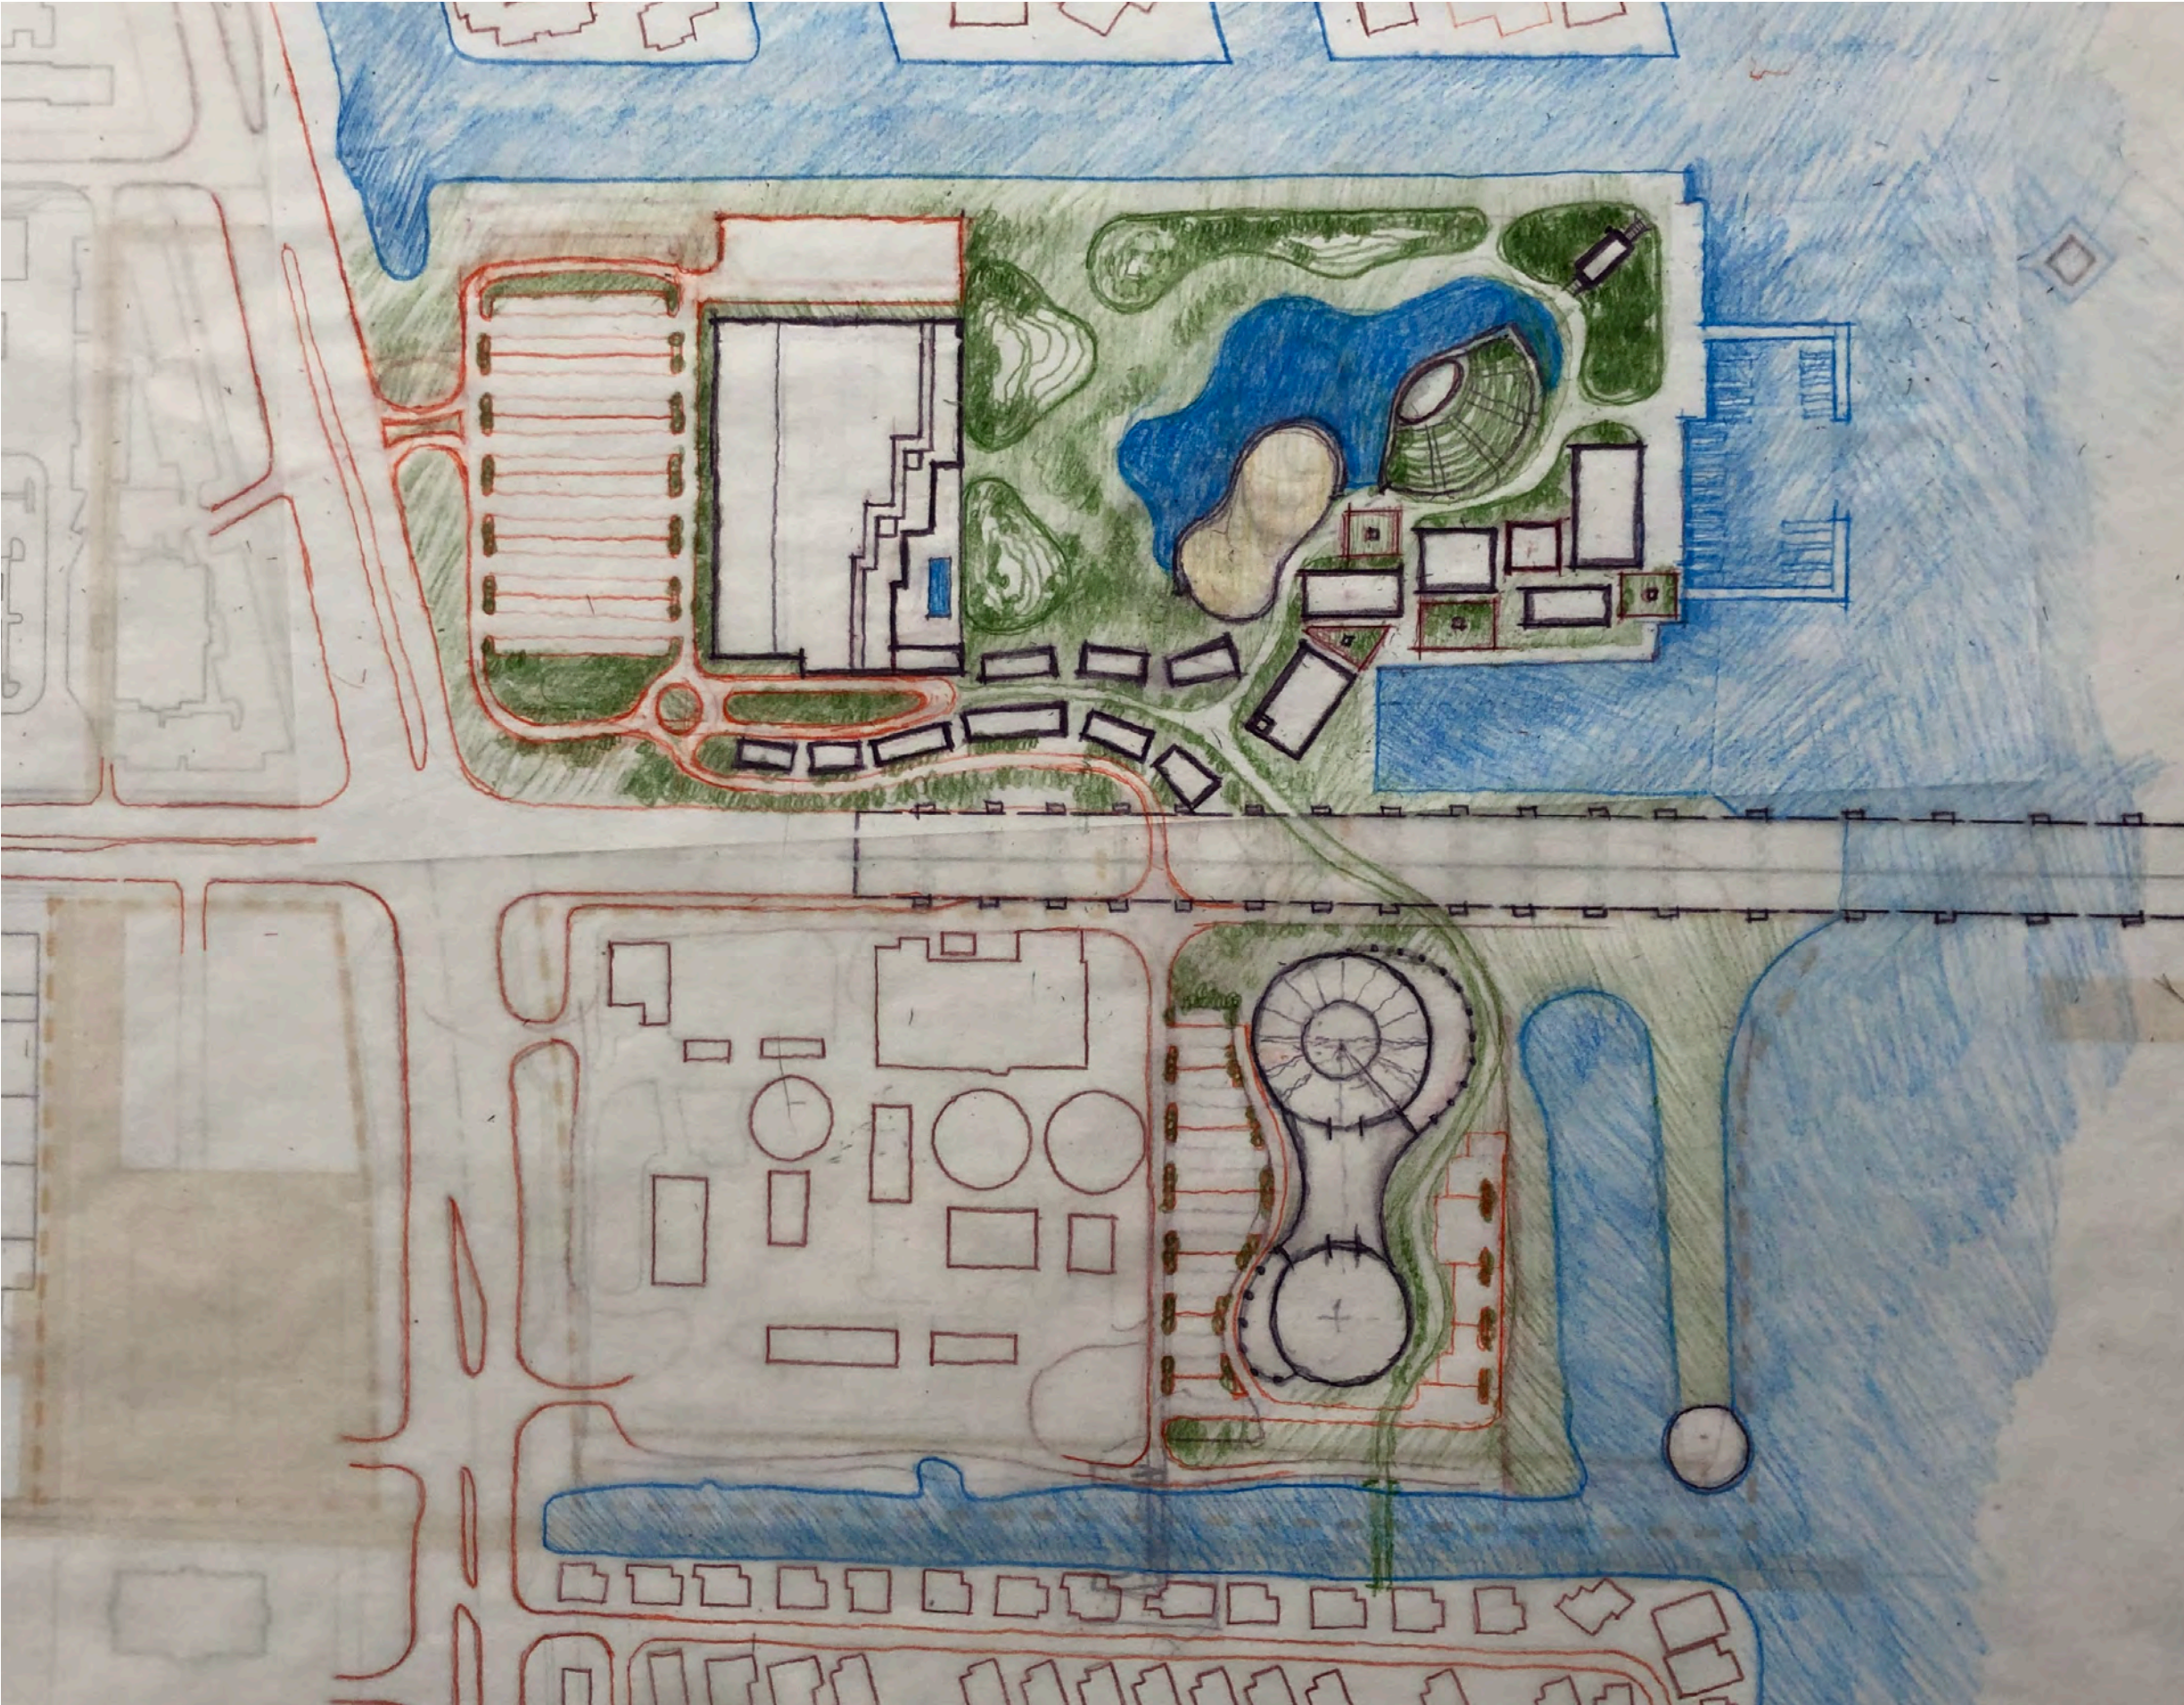

DPZ
CODESIGN

PREPARED FOR:
City of Vero Beach

PREPARED IN COLLABORATION WITH:
IWPR GROUP

Three Corners

*Visioning Vero Beach's
Southern Gateway*

Schematic Plan

Early Ideas

Early Ideas

Early Ideas

Early Ideas

Early Ideas

Early Ideas

Early Ideas

CHELSEA MARKET- NEW YORK, NY

DOMINO PARK- BROOKLYN, NY

TATE MODERN ART GALLERY, LONDON, UK

AMERICAN ICON BREWERY- VERO BEACH, FL

Early Ideas

Early Ideas

Early Ideas

Early Ideas

Early Ideas

Early Ideas