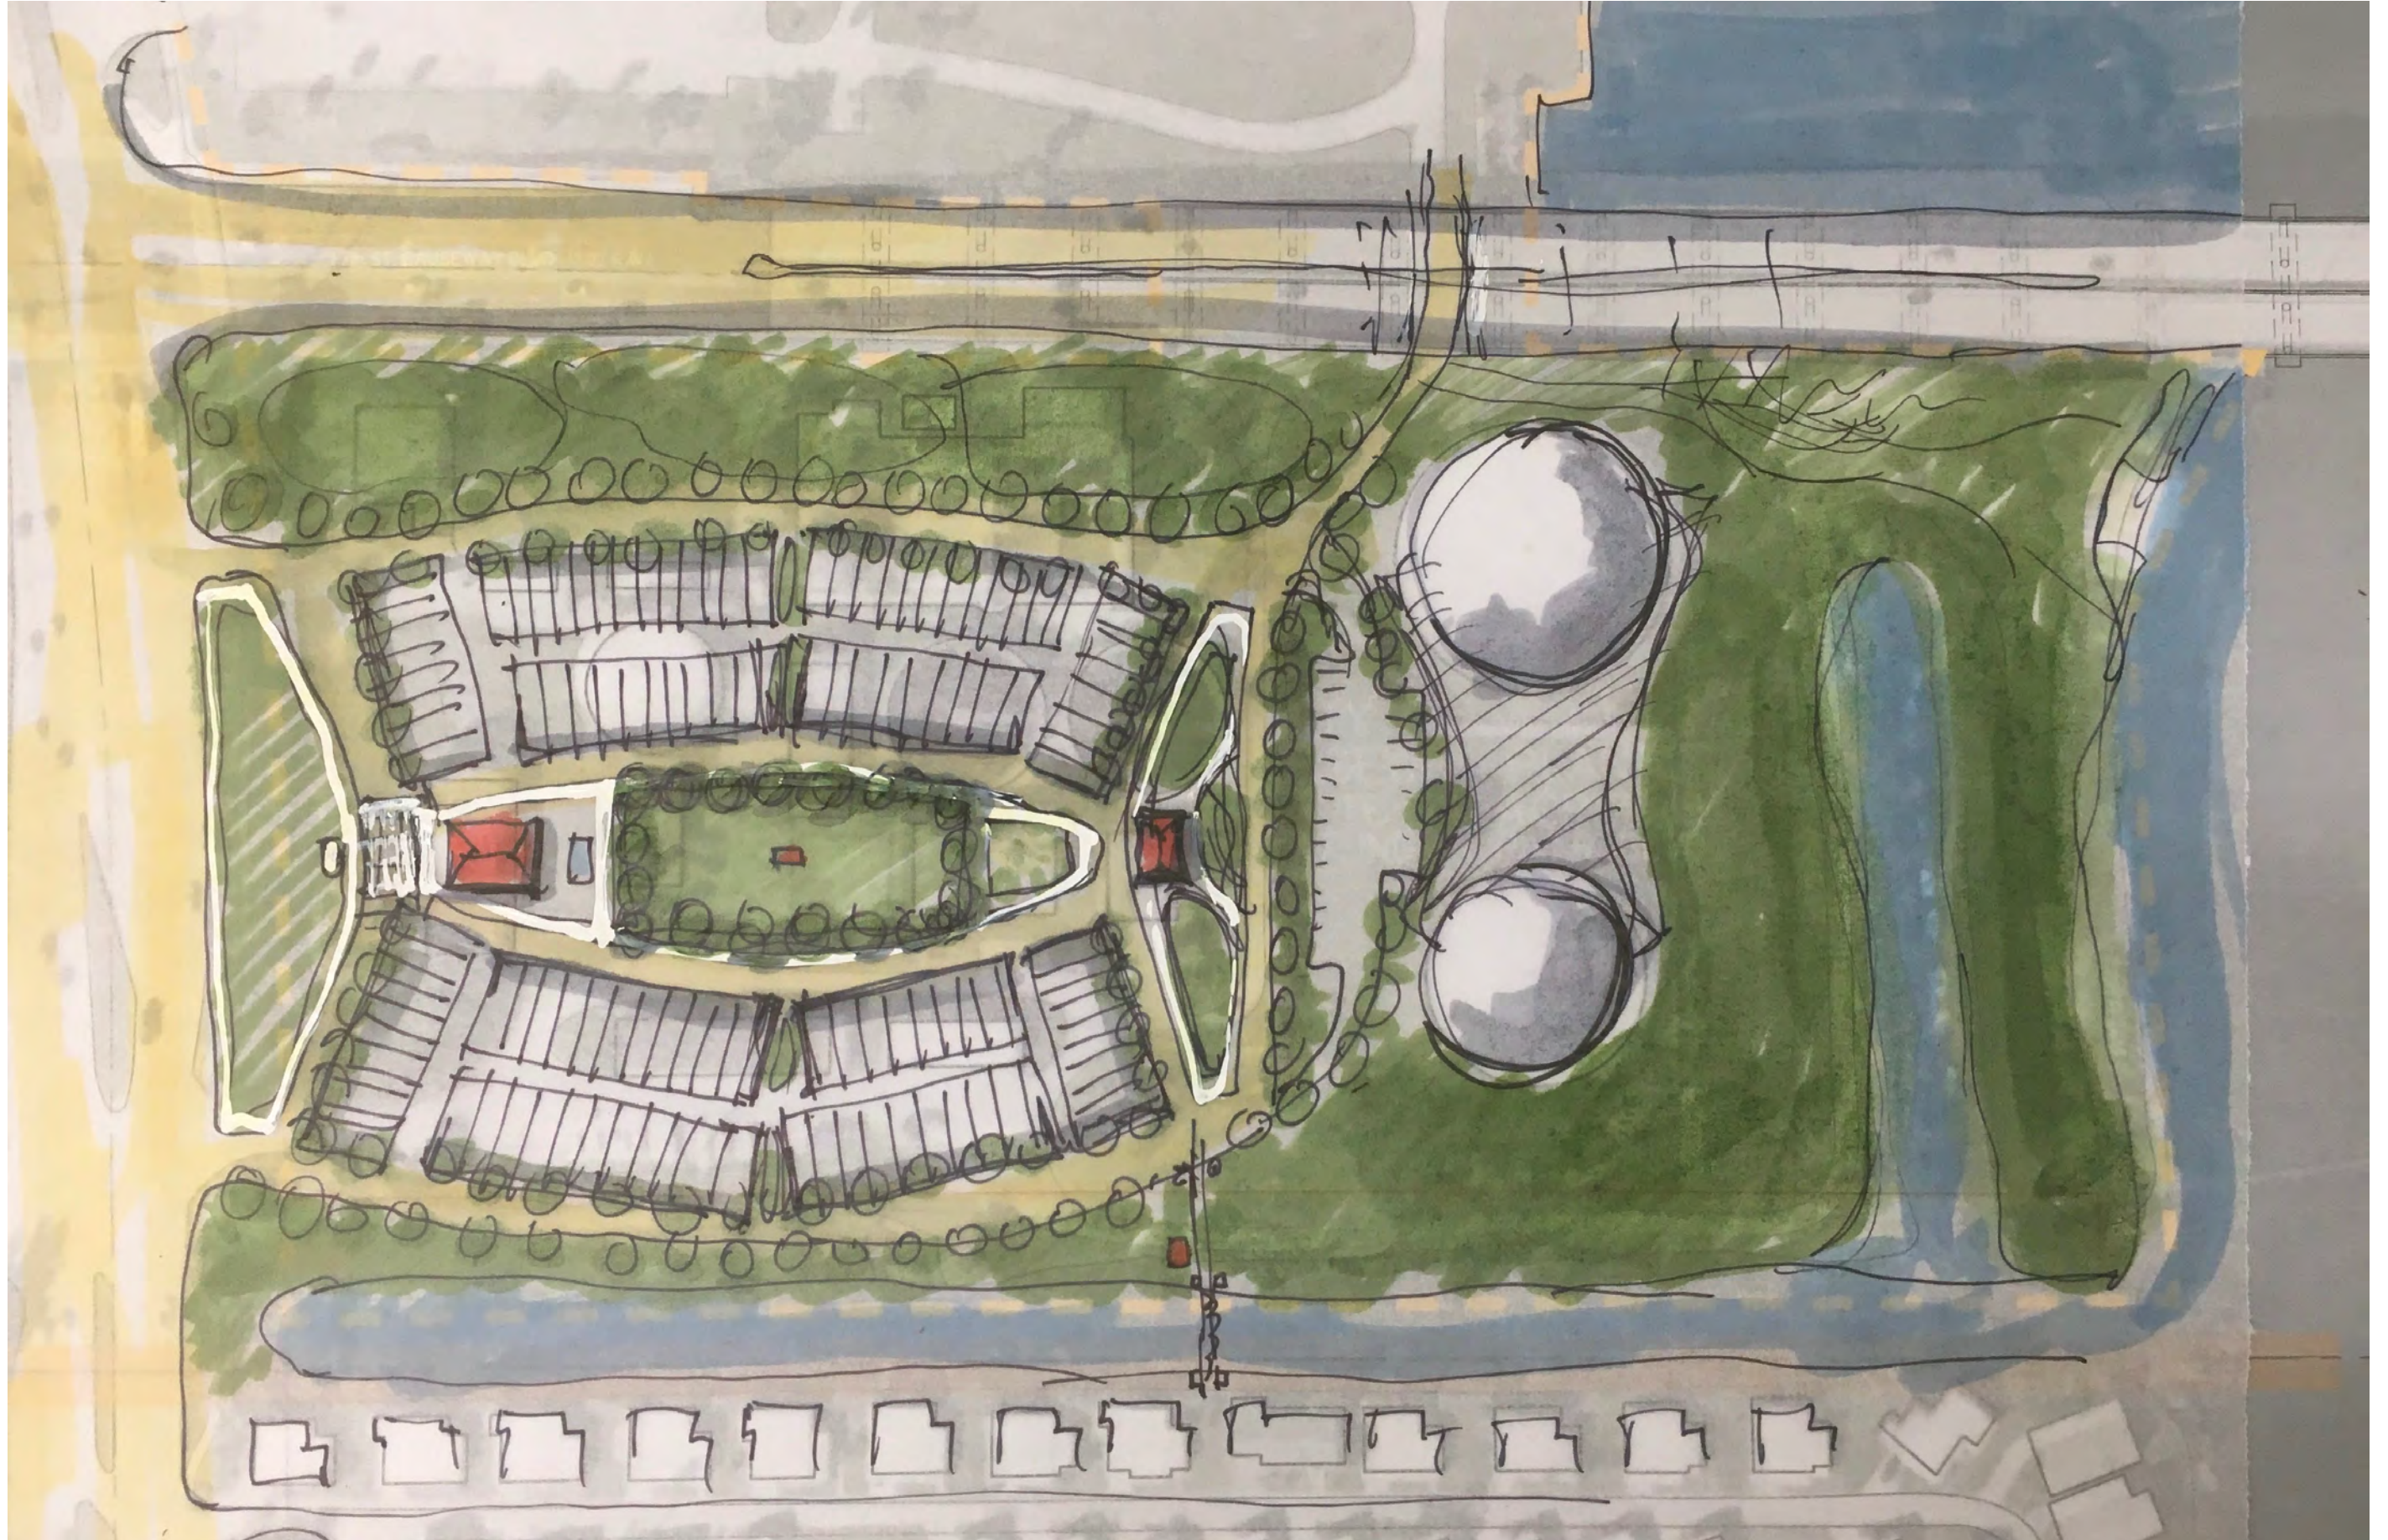

DPZ
CODESIGN

PREPARED FOR:
City of Vero Beach

PREPARED IN COLLABORATION WITH:
IWPR GROUP

Three Corners

*Visioning Vero Beach's
Southern Gateway*

Schematic Plan

Early Ideas

Early Ideas

AMERICAN ICON BREWERY- VERO BEACH, FL

Early Ideas

Early Ideas

Early Ideas

Early Ideas

Early Ideas

Early Ideas