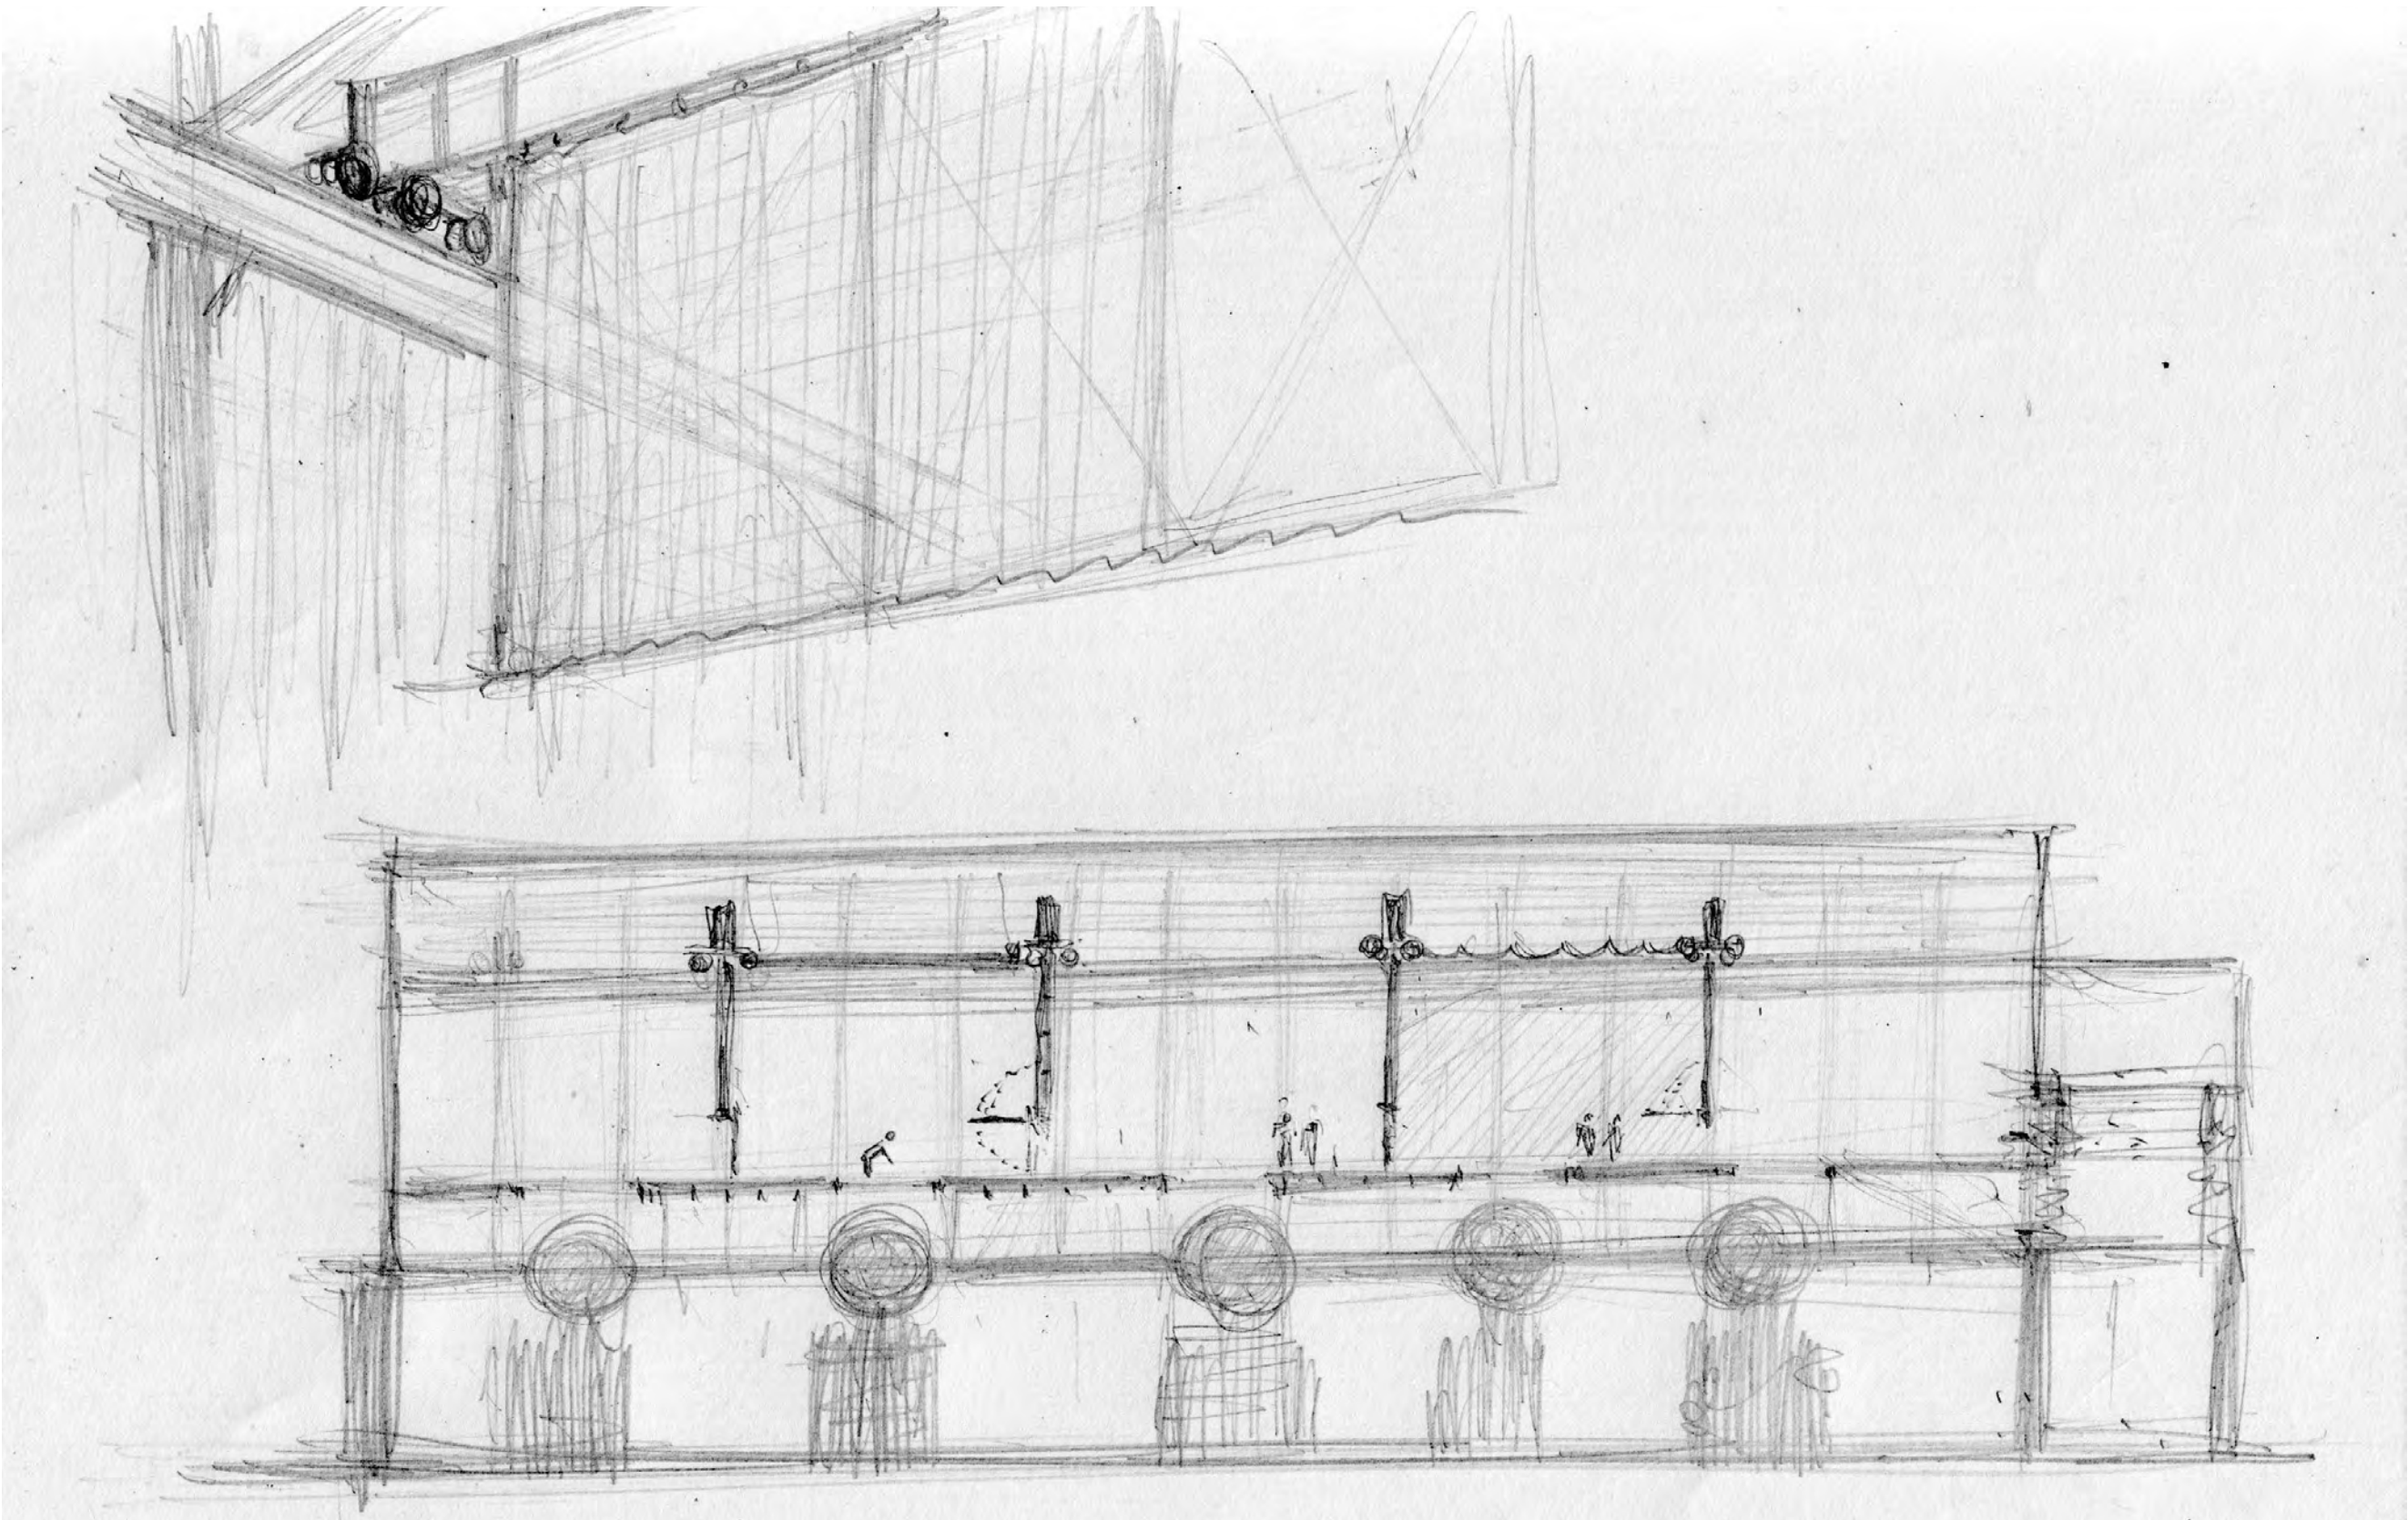

Early Ideas