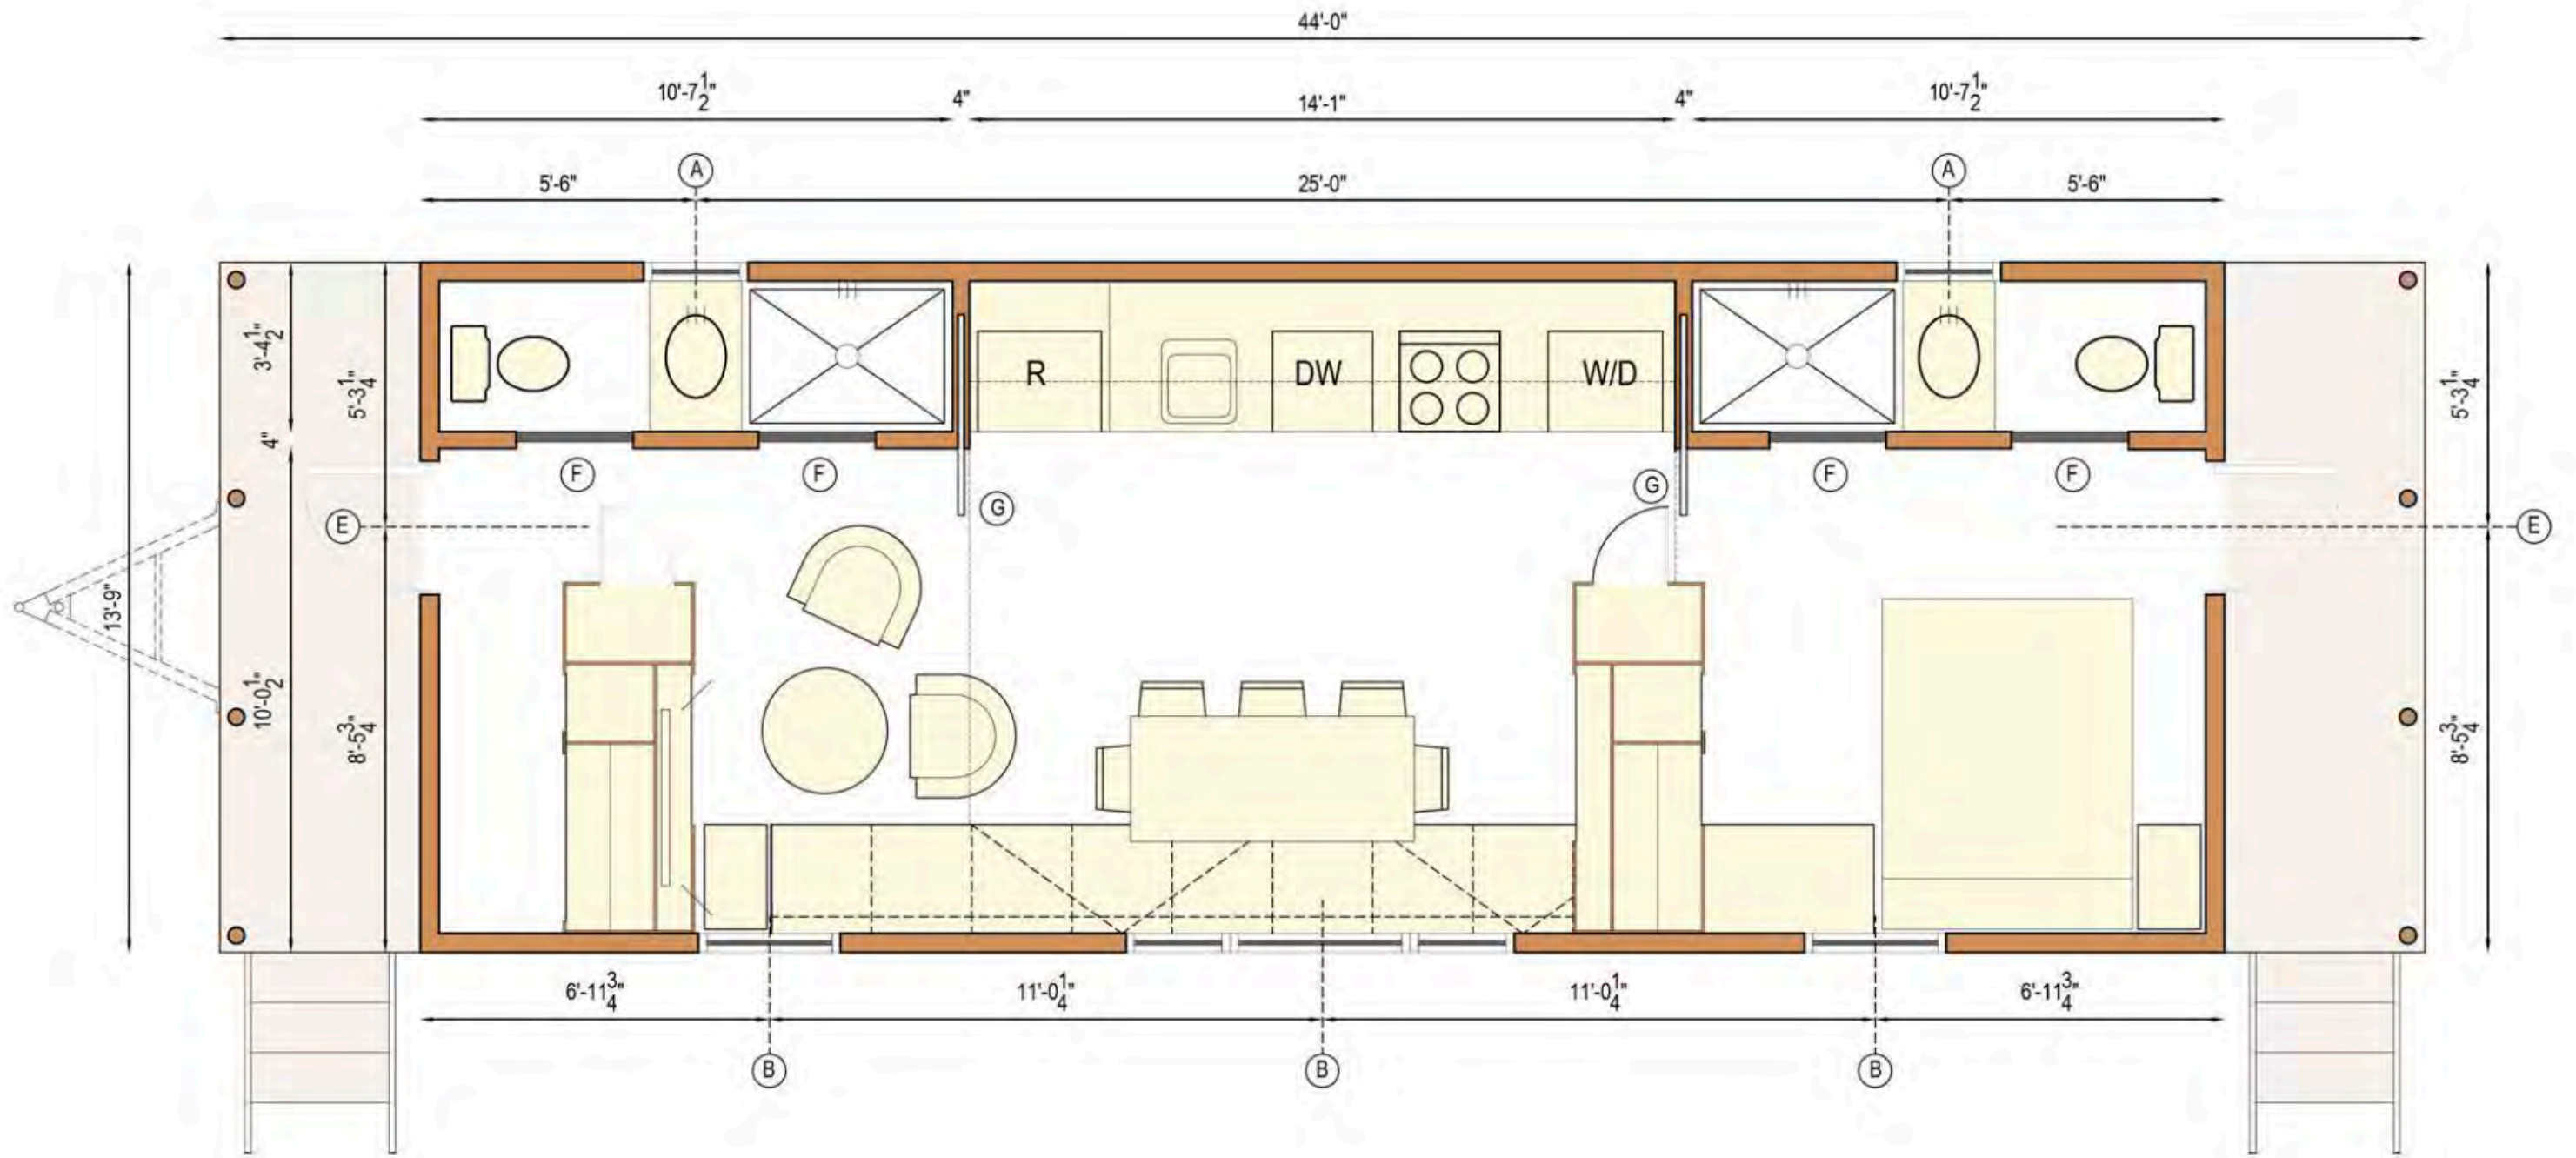

AMERICAN ICON BREWERY- VERO BEACH, FL

Early Ideas

Early Ideas

Early Ideas

Early Ideas

Early Ideas

Early Ideas