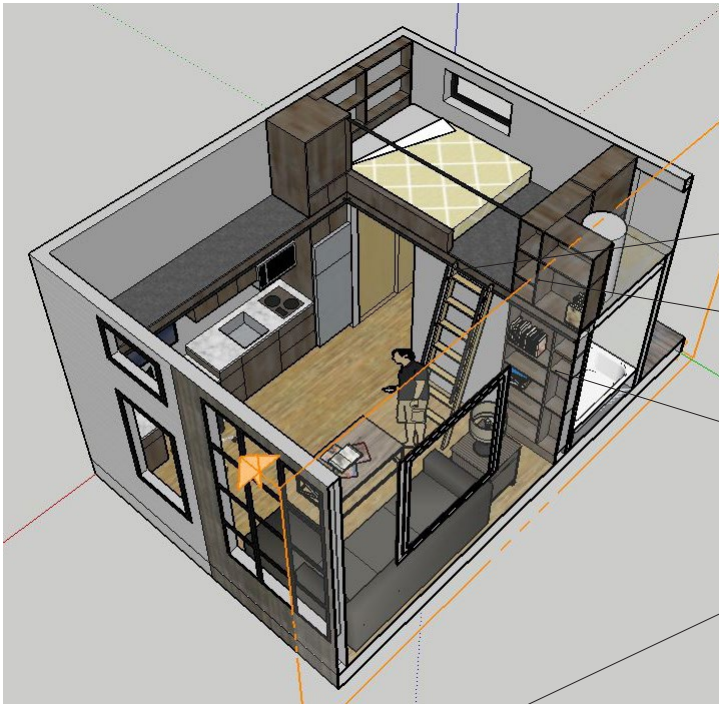

MOUNTAIN MINIMALIST DESIGN

AWARD-WINNING DESIGN PIONEERED AT WHOLE FOODS FRISCO / BASECAMP:

sturdy ship ladder is central design element and moves on tracks 180° around studio providing access to loft bed, storage and windows

loft bed above the bathroom maximizes space and comfort

storage integrated throughout the unit for gear and necessities, and a first-floor 4x6 gear locker for bikes, skis, other larger gear

passive solar design for warmth and natural light, with sliding shades for privacy, insulation and darkening

each unit has its own kitchen, with flexible living space