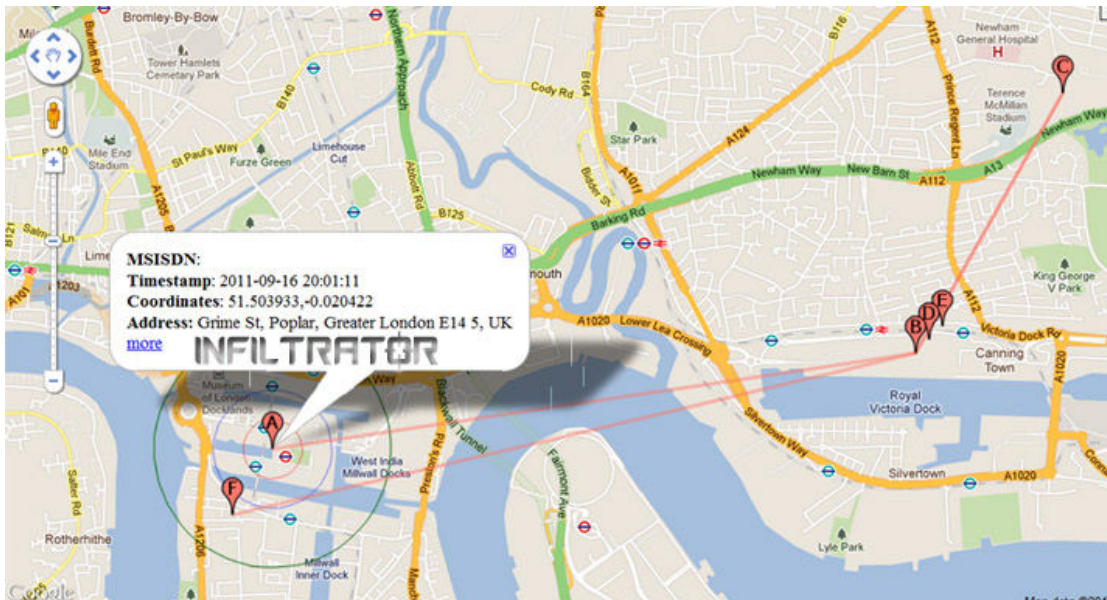

DEFENTEK

Vital Solutions

1 855 SEC-TEKS

24/7 EMERGENCY SUPPORT

The **Infiltrator Real-Time Tracking System** is an innovative tool for governmental and security organizations that require real-time data about suspects' location and movement.

The **Infiltrator Real-Time Tracking System** will provide the

location (GPS coordination) at a Cell-ID level. The input will be the target mobile number or the IMSI and the result will show the BTS coordination, where the target is registered on any map.

The screenshot displays the Infiltrator web application interface. At the top, the logo 'INFILTRATOR' is followed by the tagline 'Innovative Location Technology'. Below this is a navigation menu with buttons for 'Locator', 'Analyzer', 'Runner', 'Reports', 'System', and 'Logout'. The main content area is divided into three sections: 'Personal' (with sub-sections for Dates, MSISDN, and Alerts), 'My Group' (with sub-sections for Dates and MSISDN), and 'Location Result'. The 'Location Result' section contains a form with the following fields: MSISDN (with a search icon), IMSI (2509913009051), Country (UnitedKingdom), Cell (3214012fd91d), Status (Idle), Date (2011-09-18 13:57:16), Last Action (2), and Coordinates (51 506547 -0 074666). To the right of the form is a map showing a location on a street labeled 'St Katharine's Way' near a river, with a red pin and the letter 'A' indicating the target's location.

The Infiltrator Real-Time Tracking System display results:

- Display location details and Alert results
- Shows location tracking and route movements on Google map
- Present in a table format system query results according to various selectable criteria
- Present reports and statistics