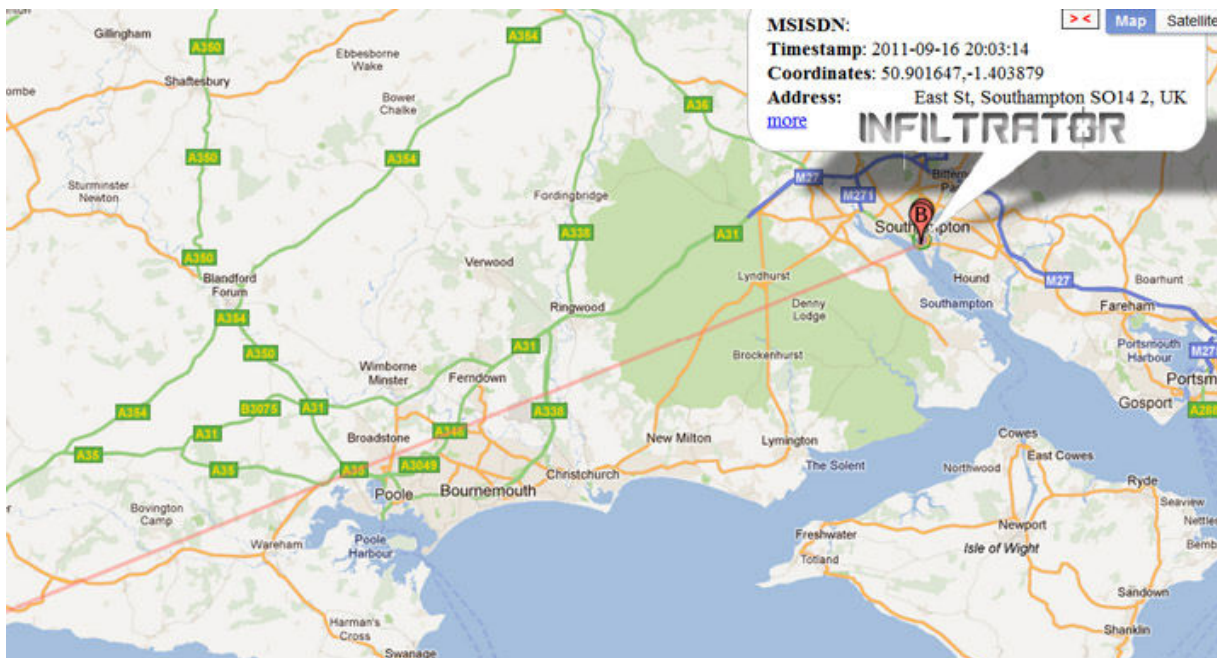

DEFENTEK

Vital Solutions

1 855 SEC-TEKs

24/7 EMERGENCY SUPPORT

The Infiltrator Real-Time Tracking System can perform the following missions:

- Track a target, routinely location test and route presentation on a map
- Track target movement if he leaves or enters a predefined area.
- Follow the location of “follow me” phones
- Check proximity of two mobile subscribers (“meeting detection”)
- Alert when target turn on his mobile phone
- Alert when a target phone registered in different country

MSISDN	Status	Date	Cid	Used	Mission
233277453220		2011-11-02 11:17	Ghana	Observer	
233277453220		2011-11-02 11:15	Ghana	Observer	
233244542861	Idle	2011-11-02 10:59	26801000740585	Observer	
84987292233	Idle	2011-10-24 18:27	5402402bcd2794	Observer	
551194816264		2011-10-13 20:16	Brazil	Observer	
551194213127		2011-10-04 17:13	Brazil	Observer	
551191819631		2011-10-04 17:12	Brazil	Observer	
551192382092		2011-10-04 17:09	Brazil	Observer	
32058926092	Idle	2011-09-22 07:25	4281000109540	Observer	
32058929385	Idle	2011-09-22 06:19	4281000010974	Observer	

The Infiltrator Real-Time Tracking System display results:

- Display location details and Alert results
- Shows location tracking and route movements on Google map
- Present in a table format system query results according to various selectable criteria
- Present reports and statistics

244 5th Ave G222

New York NY 10001

1 646 233 1234

www.DEFENTEK.COM

A DEFENCOR COMPANY